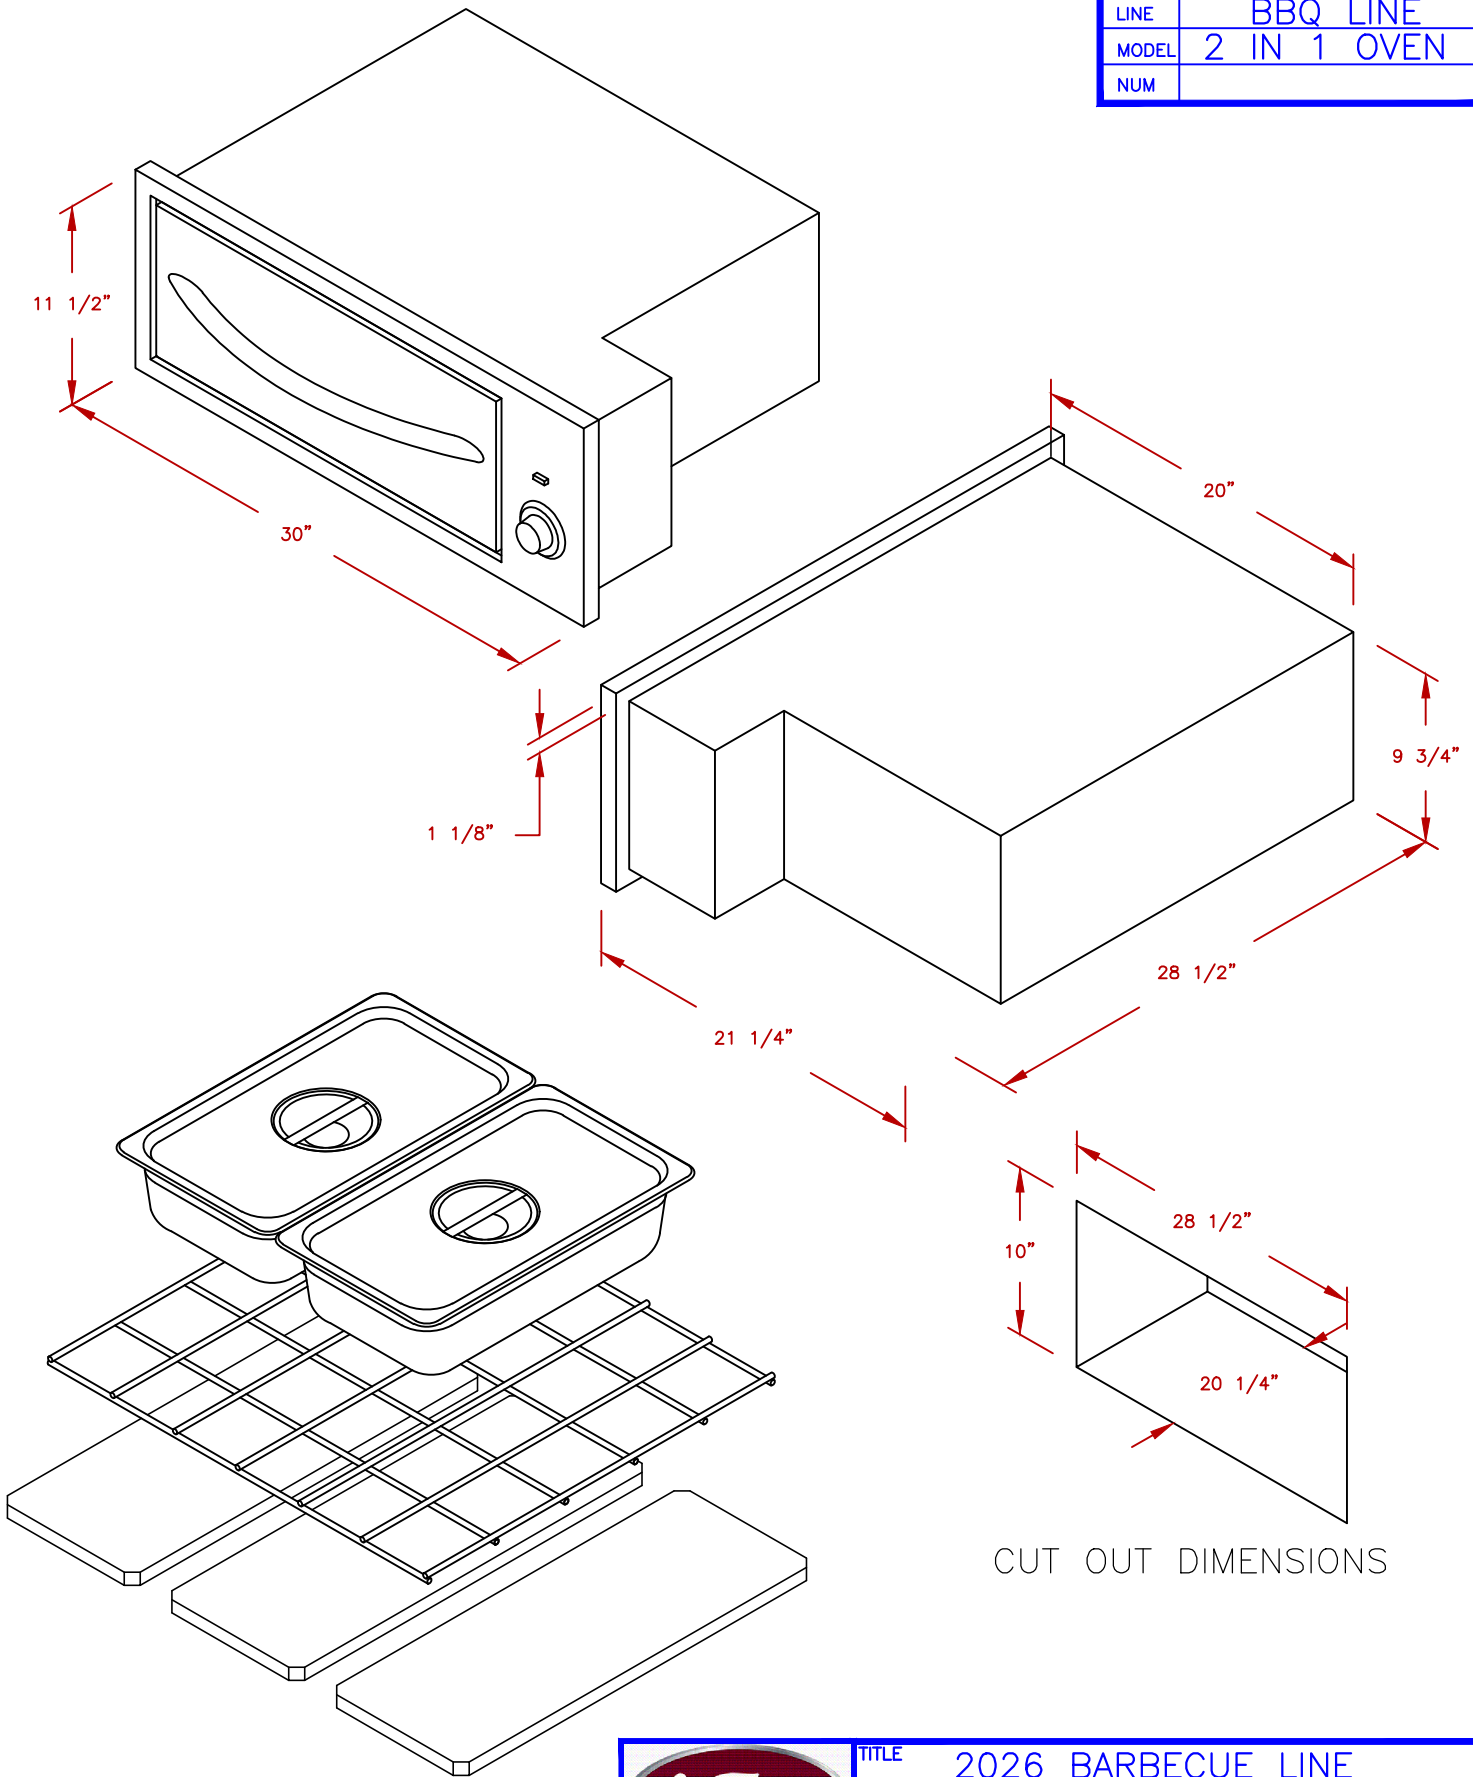

LINE	BBQ LINE
MODEL	2 IN 1 OVEN
NUM	

CUT OUT DIMENSIONS

NOTE:  
DUE TO OUR CONTINUOUS IMPROVEMENT PROGRAM, ALL MODELS  
AND SPECIFICATIONS ARE SUBJECT TO CHANGE WITHOUT NOTICE.

	TITLE		2026 BARBECUE LINE OVENS 2 IN 1 OVEN
	SCALE:	DWG NO.	DWG BY
N/A	BBQ10967E	M ORTEGA	
REVISED	REV. DESCR.	DATE	
		1/1/2026	