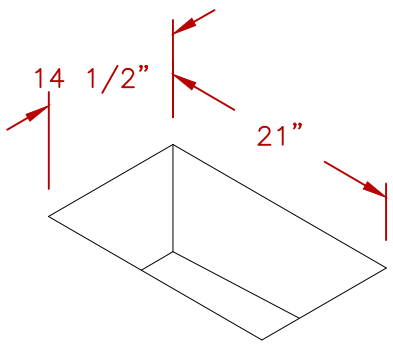

LINE	BBQ LINE
MODEL	DROP IN ICE BUCKET
NUM	

CUT OUT DIMENSIONS

	TITLE 2026 BARBECUE LINE ACCESSORIES-DROP IN- DROP IN ICE BUCKET	
	SCALE: N/A	DWG NO. BBQ14864
REVISED	REV. DESCR.	DATE 1/1/2026

NOTE:
DUE TO OUR CONTINUOUS IMPROVEMENT PROGRAM, ALL MODELS
AND SPECIFICATIONS ARE SUBJECT TO CHANGE WITHOUT NOTICE.