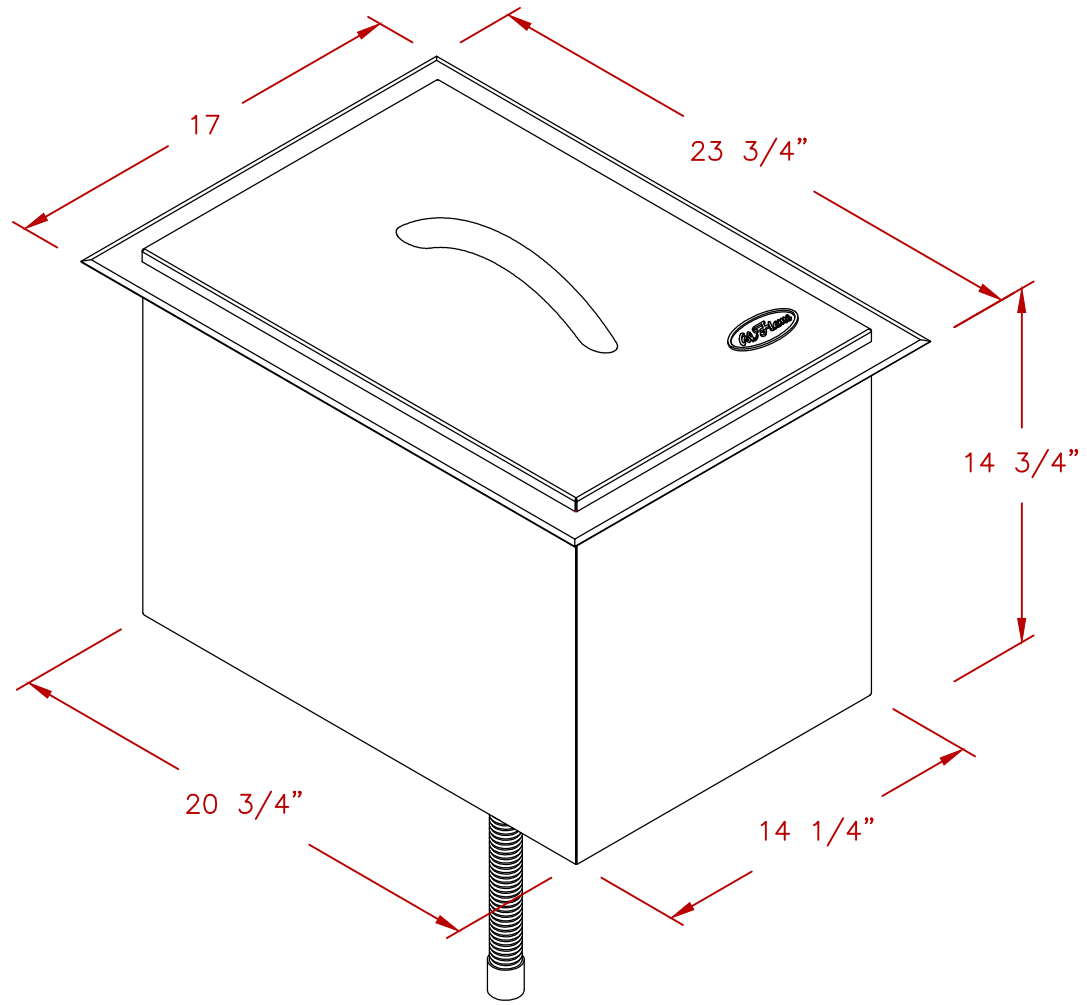

LINE	BBQ LINE
MODEL	DROP IN ICE BUCKET
NUM	

CUT OUT DIMENSIONS

	TITLE 2026 BARBECUE LINE ACCESSORIES-DROP IN- DROP IN ICE BUCKET	
	SCALE: N/A	DWG NO. BBQ14864
REVISED	REV. DESCR.	DATE 1/1/2026

NOTE:
DUE TO OUR CONTINUOUS IMPROVEMENT PROGRAM, ALL MODELS
AND SPECIFICATIONS ARE SUBJECT TO CHANGE WITHOUT NOTICE.