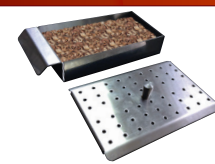

Cal Flame®

SINCE 1978

Luxury Barbecue Kitchens (LBK)

Quality standards are at the core of every Cal Flame Outdoor Kitchen. From the inside out, the quality construction is undeniable. Each BBQ Island begins with a sturdy metal frame constructed from commercial-grade 16-Gauge Galvanized Steel. For added durability and moisture resistance, the island is dressed in a Hardibacker ceramic tile backer board. Your outdoor kitchen is then finished in the material of your choice and with premium electronic options to choose from, you can build a complete personalized entertainment center outdoors!

LBK-820

DIMENSIONS: 95.5" W x 38" H

This sleek and simple design will look elegant in your outdoor living space. The counter top is spacious for accessories, main dishes, and drinks. The LBK-820 comes standard with a P4 Cal Flame Grill, stainless steel temperature controlled refrigerator, side burner and outdoor electrical outlet. Hide away the propane tank and other dry storage in the centralized 30" double access doors located under the grill. Made to grill with luxury, however, you can enhance your grill by adding LED lighting, umbrella hole, sound system and more... just ask!

Features

- Cal Flame P4 Grill
- Motorized Rotisserie
- Griddle Tray
- Smoke Tray
- Grill Cover
- Standard Side Burner LP
- Porcelain Tile of Your Choice 12" x 12"
- Ameristone Stucco Standard Finish
- 3" Bottom Trim
- Outdoor Electrical x1
- 30" Double Access Door
- Stainless Steel Refrigerator
- 16-Gauge Galvanized Steel Frame
- Hardibacker Ceramic Tile Backer Board
- Ventilation Underneath

Features include the following stainless steel equipment:

- P4 Grill with 4 Burners, LP
- Motorized Rotisserie
- Standard Side Burner
- 30" Double-Access Door
- Refrigerator

P-Griddle Tray
Enjoy fried favorites like eggs or bacon with this griddle tray.