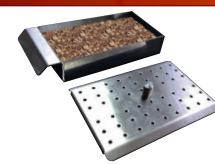

Cal Flame®

SINCE 1978

Luxury Barbecue Kitchens (LBK)

Quality standards are at the core of every Cal Flame Outdoor Kitchen. From the inside out, the quality construction is undeniable. Each BBQ Island begins with a sturdy metal frame constructed from commercial-grade 16-Gauge Galvanized Steel. For added durability and moisture resistance, the island is dressed in a Hardibacker ceramic tile backer board. Your outdoor kitchen is then finished in the material of your choice and with premium electronic options to choose from, you can build a complete personalized entertainment center outdoors!

LBK-810

DIMENSIONS: 95.5" W x 38" H

This sleek and simple design will look elegant in your outdoor living space. The counter top is spacious for accessories, main dishes, and drinks. It comes standard with a P4 Cal Flame Grill, stainless steel temperature controlled refrigerator, side burner, outdoor and electrical. Hide away the propane tank and other dry storage in the centralized 30" double access doors located under the grill. Made to grill with luxury, however, you can enhance your grill by adding LED lighting, umbrella hole, sound system and more... just ask!

Features

- Cal Flame P4 Grill
- Motorized Rotisserie
- Griddle Tray
- Smoke Tray
- Grill Cover
- Standard Side Burner LP
- Porcelain Tile of Your Choice 12" x 12"
- Ameristone Stucco Standard Finish
- 3" Bottom Trim
- Outdoor Electrical x1
- 30" Double Access Door
- Stainless Steel Refrigerator
- 16-Gauge Galvanized Steel Frame
- Hardibacker Ceramic Tile Backer Board
- Ventilation Underneath

Features include the following stainless steel equipment:

- P4 Grill with 4 Burners, LP
- Motorized Rotisserie
- Standard Side Burner
- 30" Double-Access Door
- Refrigerator

P-Griddle Tray
Enjoy fried favorites like eggs or bacon with this griddle tray.