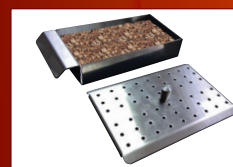

Cal Flame®

SINCE 1978

Luxury Barbecue Kitchens (LBK)

Quality standards are at the core of every Cal Flame Outdoor Kitchen. From the inside out, the quality construction is undeniable. Each BBQ Island begins with a sturdy metal frame constructed from commercial-grade 16-Gauge Galvanized Steel. For added durability and moisture resistance, the island is dressed in a Hardibacker ceramic tile backer board. Your outdoor kitchen is then finished in the material of your choice and with premium electronic options to choose from, you can build a complete personalized entertainment center outdoors!

LBK-701

DIMENSIONS: 83.5" W x 38" H

Grilling and preparing dinner becomes a true luxury with this heavy duty, easy to clean, fully functional BBQ island. Comes standard with a P4 Cal Flame Grill along with a side burner that has a removable cover. Stay organized using the double access doors and keep beverages cold in the temperature controlled stainless steel refrigerator. The LBK-701 is built to suit your taste. However, you can enhance your grill by adding LED lighting, umbrella hole, sound system and more... just ask!

Features

- Cal Flame P4 Grill
- Motorized Rotisserie
- Griddle Tray
- Smoke Tray
- Grill Cover
- Standard Side Burner LP
- Porcelain Tile of Your Choice 12" x 12"
- Ameristone Stucco Standard Finish
- 3" Bottom Trim
- Outdoor Electrical x1
- 30" Double Access Door
- Stainless Steel Refrigerator
- 16-Gauge Galvanized Steel Frame
- Hardibacker Ceramic Tile Backer Board
- Ventilation Underneath

Features include the following stainless steel equipment:

- P4 Grill with 4 Burners, LP
- Motorized Rotisserie
- Standard Side Burner
- 30" Double-Access Door
- Refrigerator

P-Griddle Tray
Enjoy fried favorites like eggs or bacon with this griddle tray.