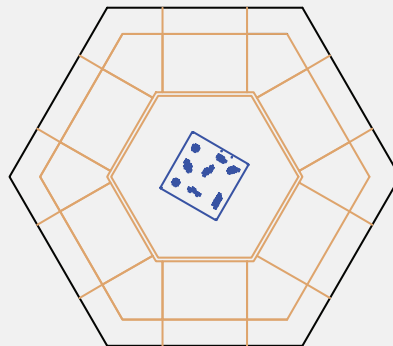

*Images are for illustration purposes only. Actual product may differ.

WWW.CALFLAMEBBQ.COM