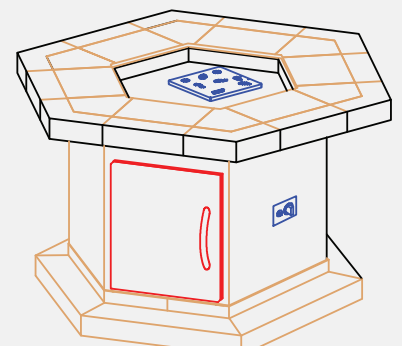

FPT-R1050T

BURNER BTU OUTPUT: 55,000

DIMENSIONS: 61" HEXAGON x 45" H

STANDARD FEATURES:

- Ameristone Stucco, Porcelain Tile
- 4 Piece Log Set w/ Lava Rocks
- 18" Vertical Door
- LP/NG Convertible

***CUSTOMIZE TO YOUR OUTDOOR LIVING SPACE**

SHAPES

Firepits come in square, hexagonal and rectangle shapes to accommodate any backyard preference.

ON/OFF SWITCH

Every fireplace switch has a Piezo ignition system which makes it is a battery-powered electronic ignition.

TABLETOP FIRE

For the ultimate in outdoor entertainment and relaxation, tabletop firepits can accommodate up to six guests. The innovative FPT-H1050T features a table top style and elegant footrest that will add lasting beauty and variety to your Home Resort.

LIQUID PROPANE OR NATURAL GAS CONVERTIBLE

Use liquid propane tanks or have a natural gas line professionally installed.

HEIGHT

Firepits are available from 25" in height to replicate the campfire experience to 45" in height to create a conversational area that will accommodate full height barstools.