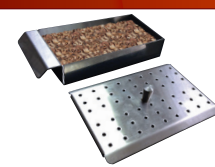

## Bistro Barbecue Kitchens (BBK)

Quality standards are at the core of every Cal Flame Outdoor Kitchen. From the inside out, the quality construction is undeniable. Each BBQ Island begins with a sturdy metal frame constructed from commercial-grade 16-Gauge Galvanized Steel. For added durability and moisture resistance, the island is dressed in a Hardibacker ceramic tile backer board. Your outdoor kitchen is then finished in the material of your choice and with premium electronic options to choose from, you can build a complete personalized entertainment center outdoors!

### BBK-701

**DIMENSIONS:** 83.5" W x 38" H

Grilling and preparing dinner becomes a true luxury with this heavy duty, easy to clean, fully functional BBQ island. Comes standard with a P4 Cal Flame Grill along with a side burner that has a removable cover. Stay organized using the double access doors and keep beverages cold in the temperature controlled stainless steel refrigerator. The BBK-701 is built to suit your taste. However, you can enhance your grill by adding LED lighting, umbrella hole, sound system and more... just ask!

#### Features

- Cal Flame P4 Grill
- Motorized Rotisserie
- Griddle Tray
- Smoke Tray
- Grill Cover
- Standard Side Burner LP
- Porcelain Tile of Your Choice 12" x 12"
- Ameristone Stucco Standard Finish
- 3" Bottom Trim
- Outdoor Electrical x1
- 30" Double Access Door
- Stainless Steel Refrigerator
- 16-Gauge Galvanized Steel Frame
- Hardibacker Ceramic Tile Backer Board
- Ventilation Underneath

Features include the following stainless steel equipment:

- P4 Grill with 4 Burners, LP
- Motorized Rotisserie
- Standard Side Burner
- 30" Double-Access Door
- Refrigerator

**P-Griddle Tray**  
Enjoy fried favorites like eggs or bacon with this griddle tray.