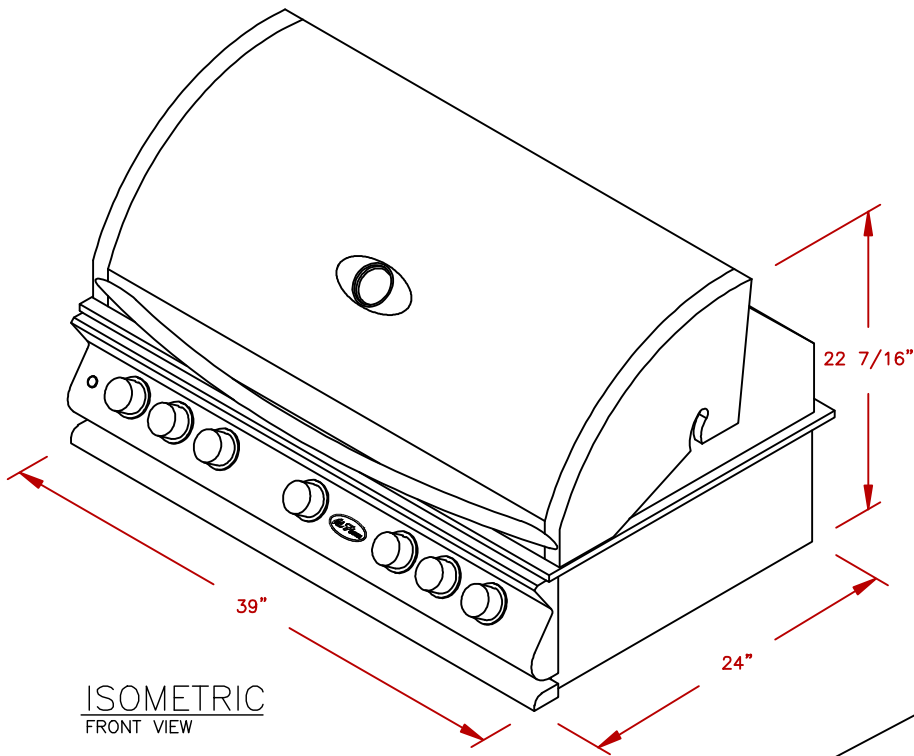

LINE	BBQ LINE
MODEL	P5 BURNER
NUM	

	TITLE 2020 BARBECUE LINE GRILLS P5 BURNER	
	SCALE:	DWG NO. BBQ18P05
REVISED	REV. DESCR.	DATE 11/14/19

NOTE:
DUE TO OUR CONTINUOUS IMPROVEMENT PROGRAM, ALL MODELS
AND SPECIFICATIONS ARE SUBJECT TO CHANGE WITHOUT NOTICE.