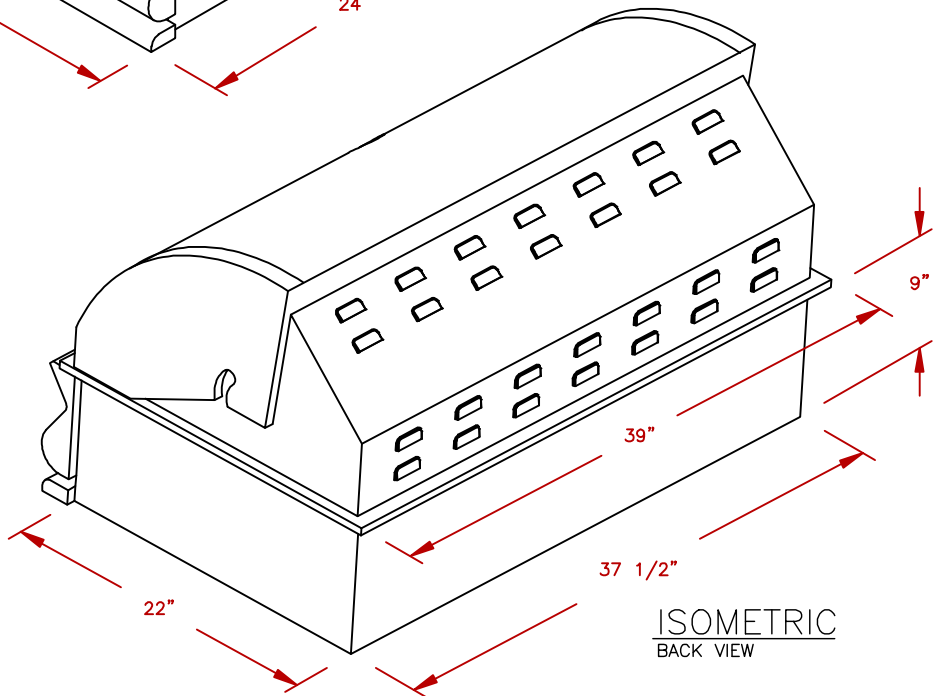

LINE	BBQ LINE
MODEL	P5 BURNER
NUM	

	TITLE 2020 BARBECUE LINE GRILLS P5 BURNER	
	SCALE:	DWG NO. BBQ18P05
REVISED	REV. DESCR.	DATE 11/14/19

NOTE:
DUE TO OUR CONTINUOUS IMPROVEMENT PROGRAM, ALL MODELS
AND SPECIFICATIONS ARE SUBJECT TO CHANGE WITHOUT NOTICE.