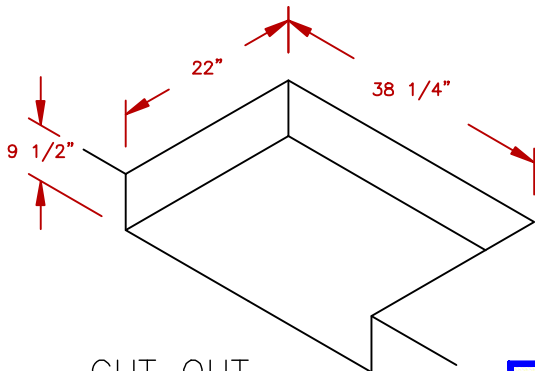

LINE	BBQ LINE
MODEL	P5 BURNER
NUM	

	TITLE 2020 BARBECUE LINE GRILLS P5 BURNER	
	SCALE:	DWG NO. BBQ18P05
REVISED	REV. DESCR.	DATE 11/14/19

NOTE:
DUE TO OUR CONTINUOUS IMPROVEMENT PROGRAM, ALL MODELS
AND SPECIFICATIONS ARE SUBJECT TO CHANGE WITHOUT NOTICE.