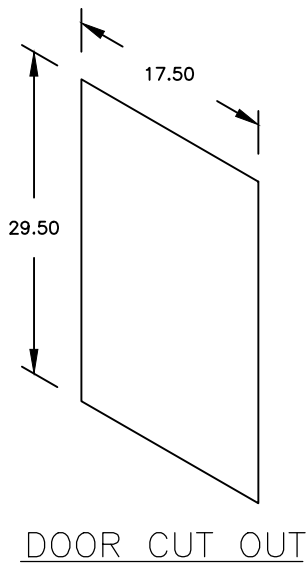

LINE	BARBECUE LINE
MODEL	32" TALL SINGLE DOOR
NUM	

TITLE
2026 BARBECUE LINE
BARBECUE HARDWARE
32" TALL SINGLE DOOR

SCALE:

DWG NO.
BBQ15832-32

DWG BY
M ORTEGA

REVISED

REV. DESCR.

DATE
1/1/2026