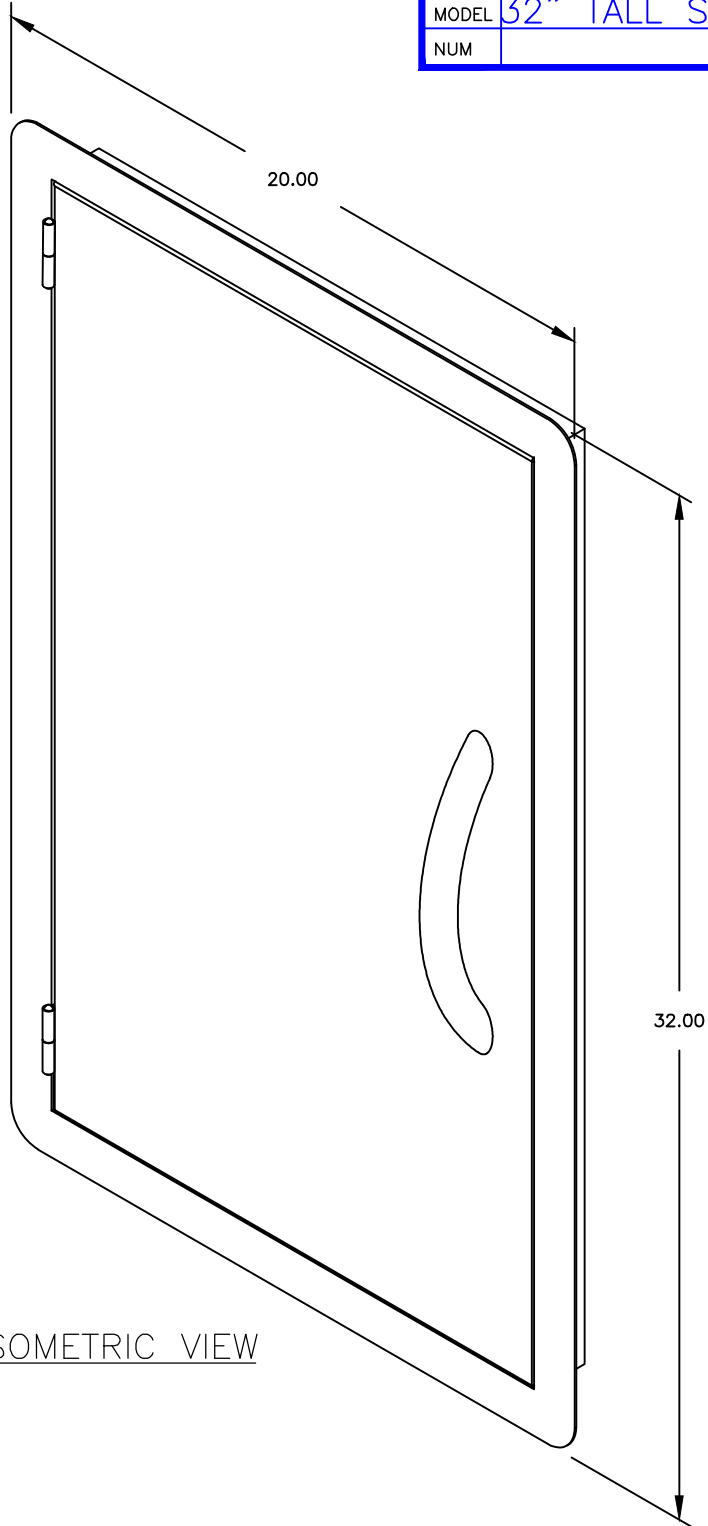

LINE	BARBECUE LINE
MODEL	32" TALL SINGLE DOOR
NUM	

TITLE
2026 BARBECUE LINE
BARBECUE HARDWARE
32" TALL SINGLE DOOR

SCALE:

DWG NO.
BBQ15832-32

DWG BY
M ORTEGA

REVISED

REV. DESCR.

DATE
1/1/2026