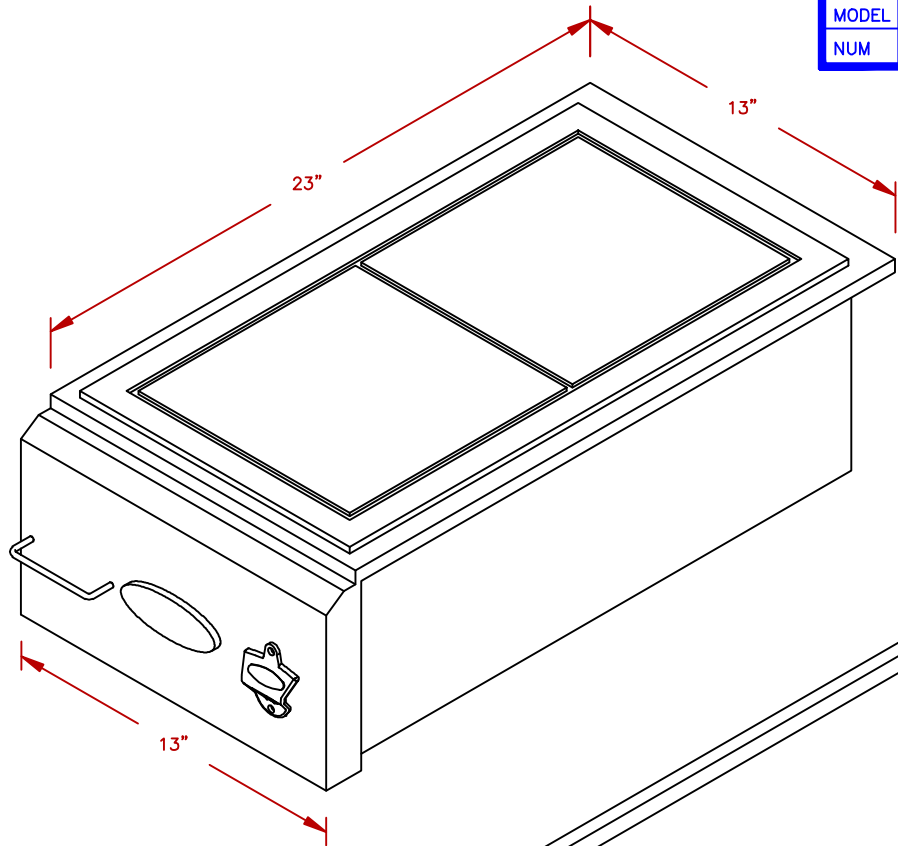

LINE	BBQ LINE
MODEL	12" COCKTAIL CENTER
NUM	

CUT OUT DIMENSIONS

	TITLE 2019 BARBECUE LINE ACCESSORIES-DROP IN- 12" COCKTAIL CENTER	
	SCALE:	DWG NO. BBQ12842P-12
REVISED	REV. DESCR.	DATE 11/13/18

NOTE:
DUE TO OUR CONTINUOUS IMPROVEMENT PROGRAM, ALL MODELS
AND SPECIFICATIONS ARE SUBJECT TO CHANGE WITHOUT NOTICE.