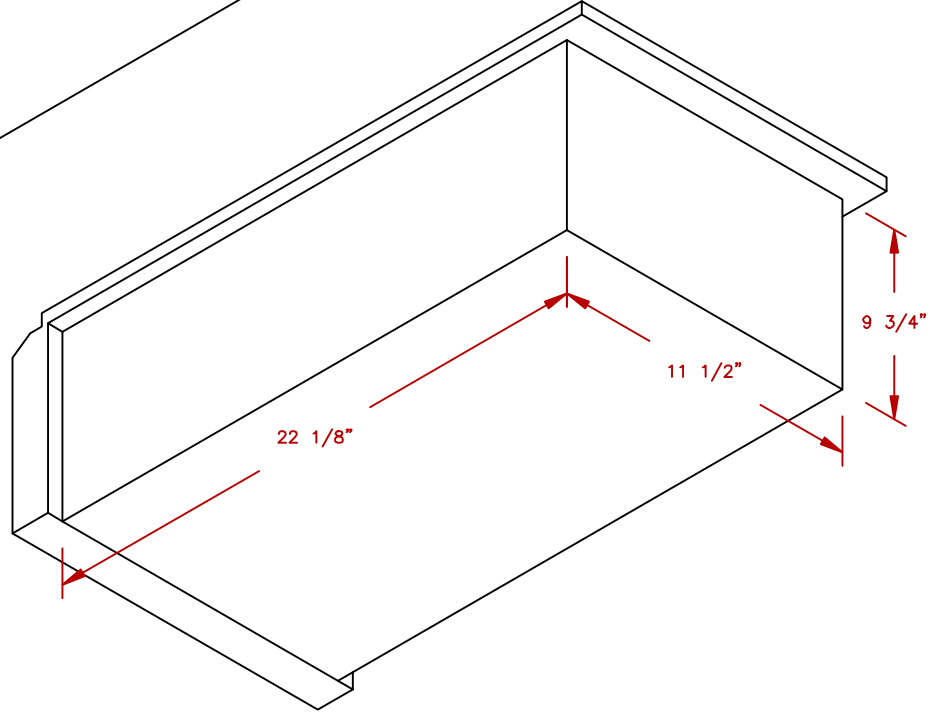

LINE	BBQ LINE
MODEL	12" COCKTAIL CENTER
NUM	

CUT OUT DIMENSIONS

	TITLE 2019 BARBECUE LINE ACCESSORIES-DROP IN- 12" COCKTAIL CENTER	
	SCALE:	DWG NO. BBQ12842P-12
REVISED	REV. DESCR.	DATE 11/13/18

NOTE:
DUE TO OUR CONTINUOUS IMPROVEMENT PROGRAM, ALL MODELS
AND SPECIFICATIONS ARE SUBJECT TO CHANGE WITHOUT NOTICE.