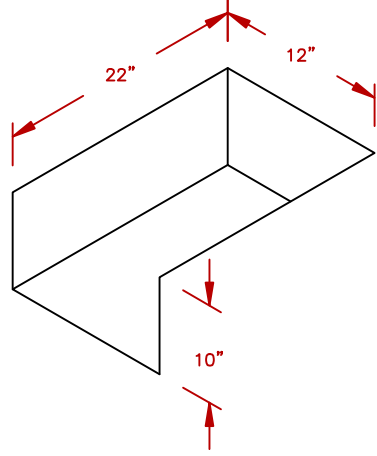

LINE	BBQ LINE
MODEL	12" COCKTAIL CENTER
NUM	

CUT OUT DIMENSIONS

	TITLE 2019 BARBECUE LINE ACCESSORIES-DROP IN- 12" COCKTAIL CENTER	
	SCALE:	DWG NO. BBQ12842P-12
REVISED	REV. DESCR.	DATE 11/13/18

NOTE:
DUE TO OUR CONTINUOUS IMPROVEMENT PROGRAM, ALL MODELS
AND SPECIFICATIONS ARE SUBJECT TO CHANGE WITHOUT NOTICE.