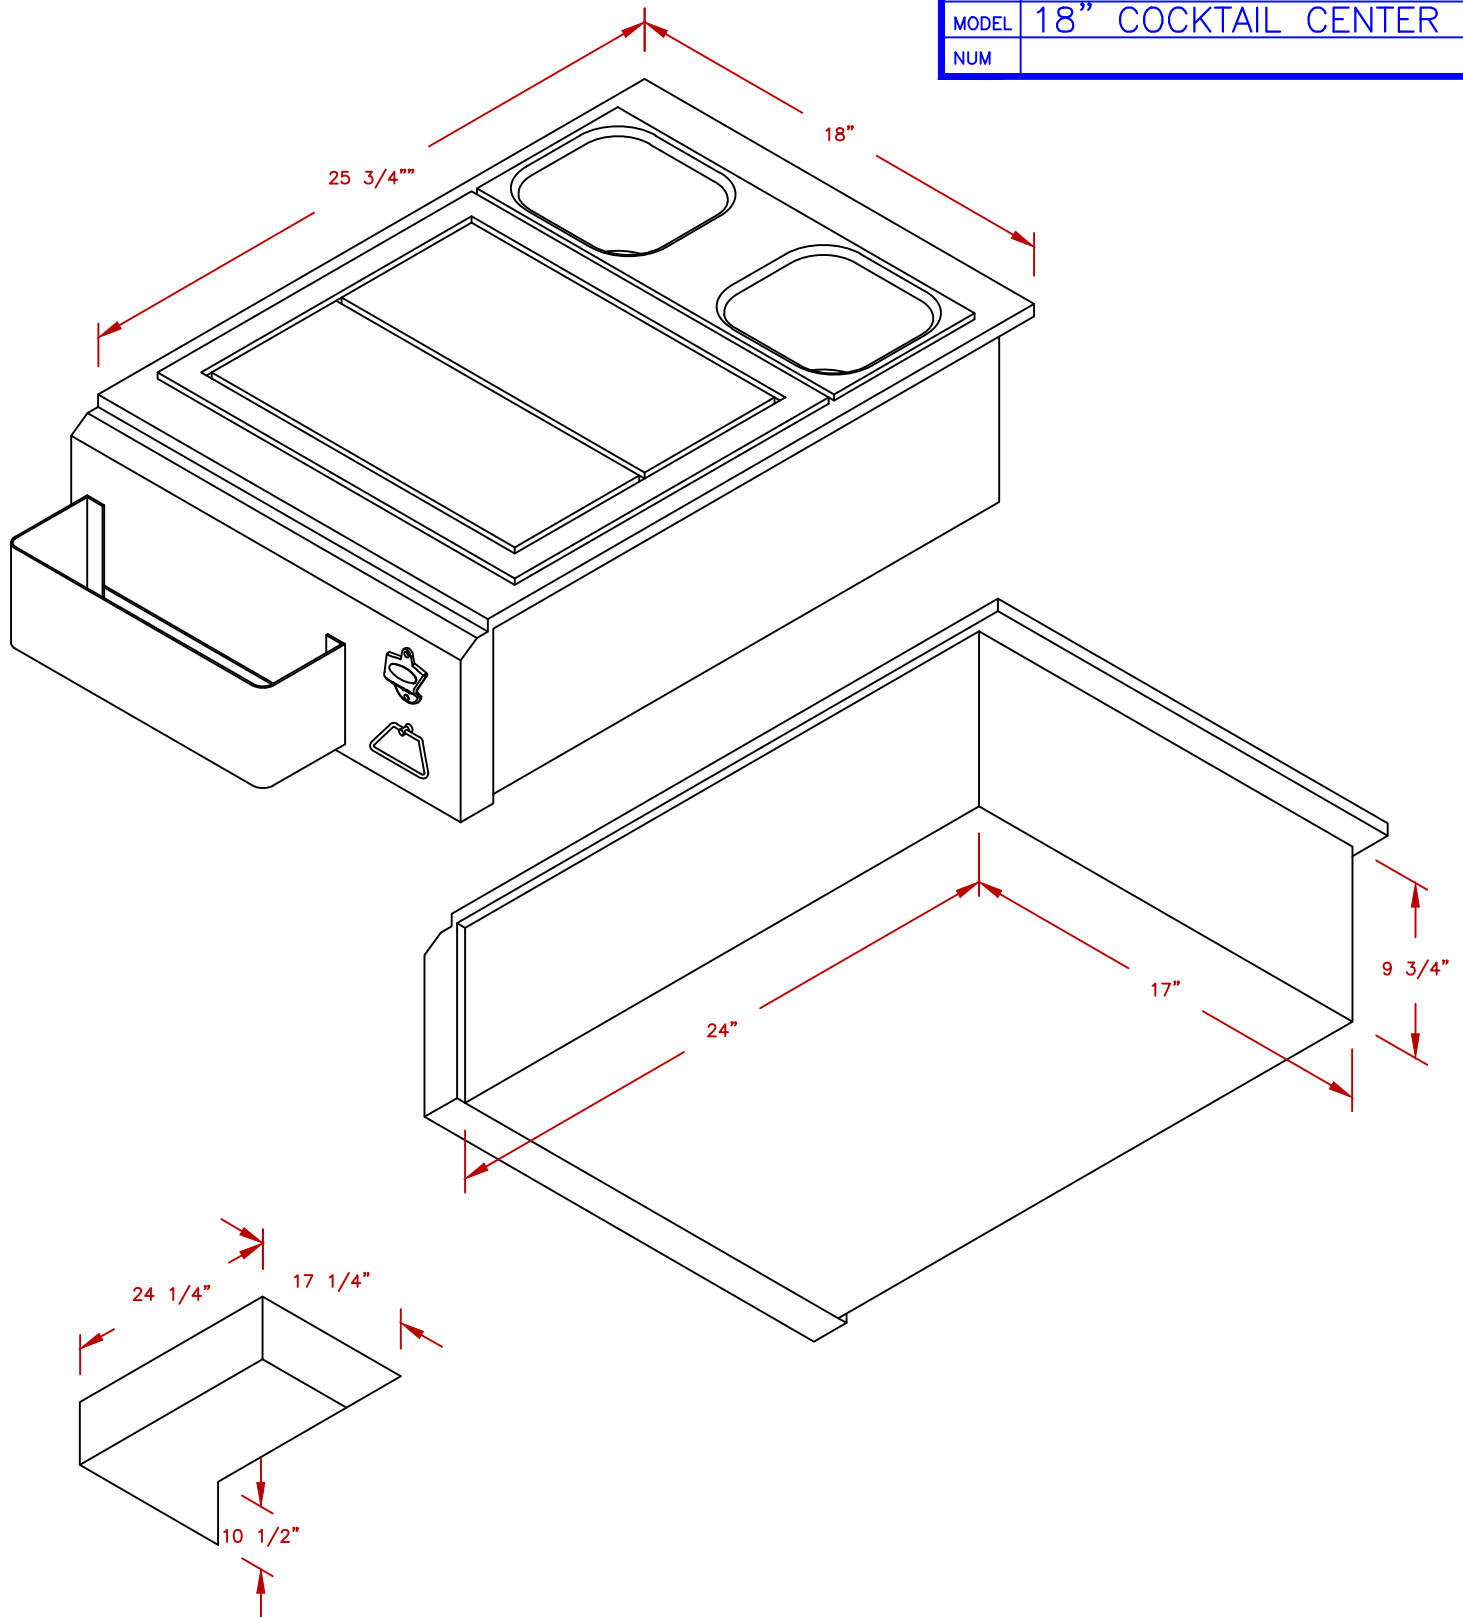

LINE	BBQ LINE
MODEL	18" COCKTAIL CENTER
NUM	

CUT OUT DIMENSIONS

	TITLE 2026 BARBECUE LINE ACCESSORIES-DROP IN- 18" COCKTAIL CENTER	
	SCALE: N/A	DWG NO. BBQ11842P-18
REVISED	REV. DESCR.	DATE 1/1/2026

NOTE:  
DUE TO OUR CONTINUOUS IMPROVEMENT PROGRAM, ALL MODELS  
AND SPECIFICATIONS ARE SUBJECT TO CHANGE WITHOUT NOTICE.