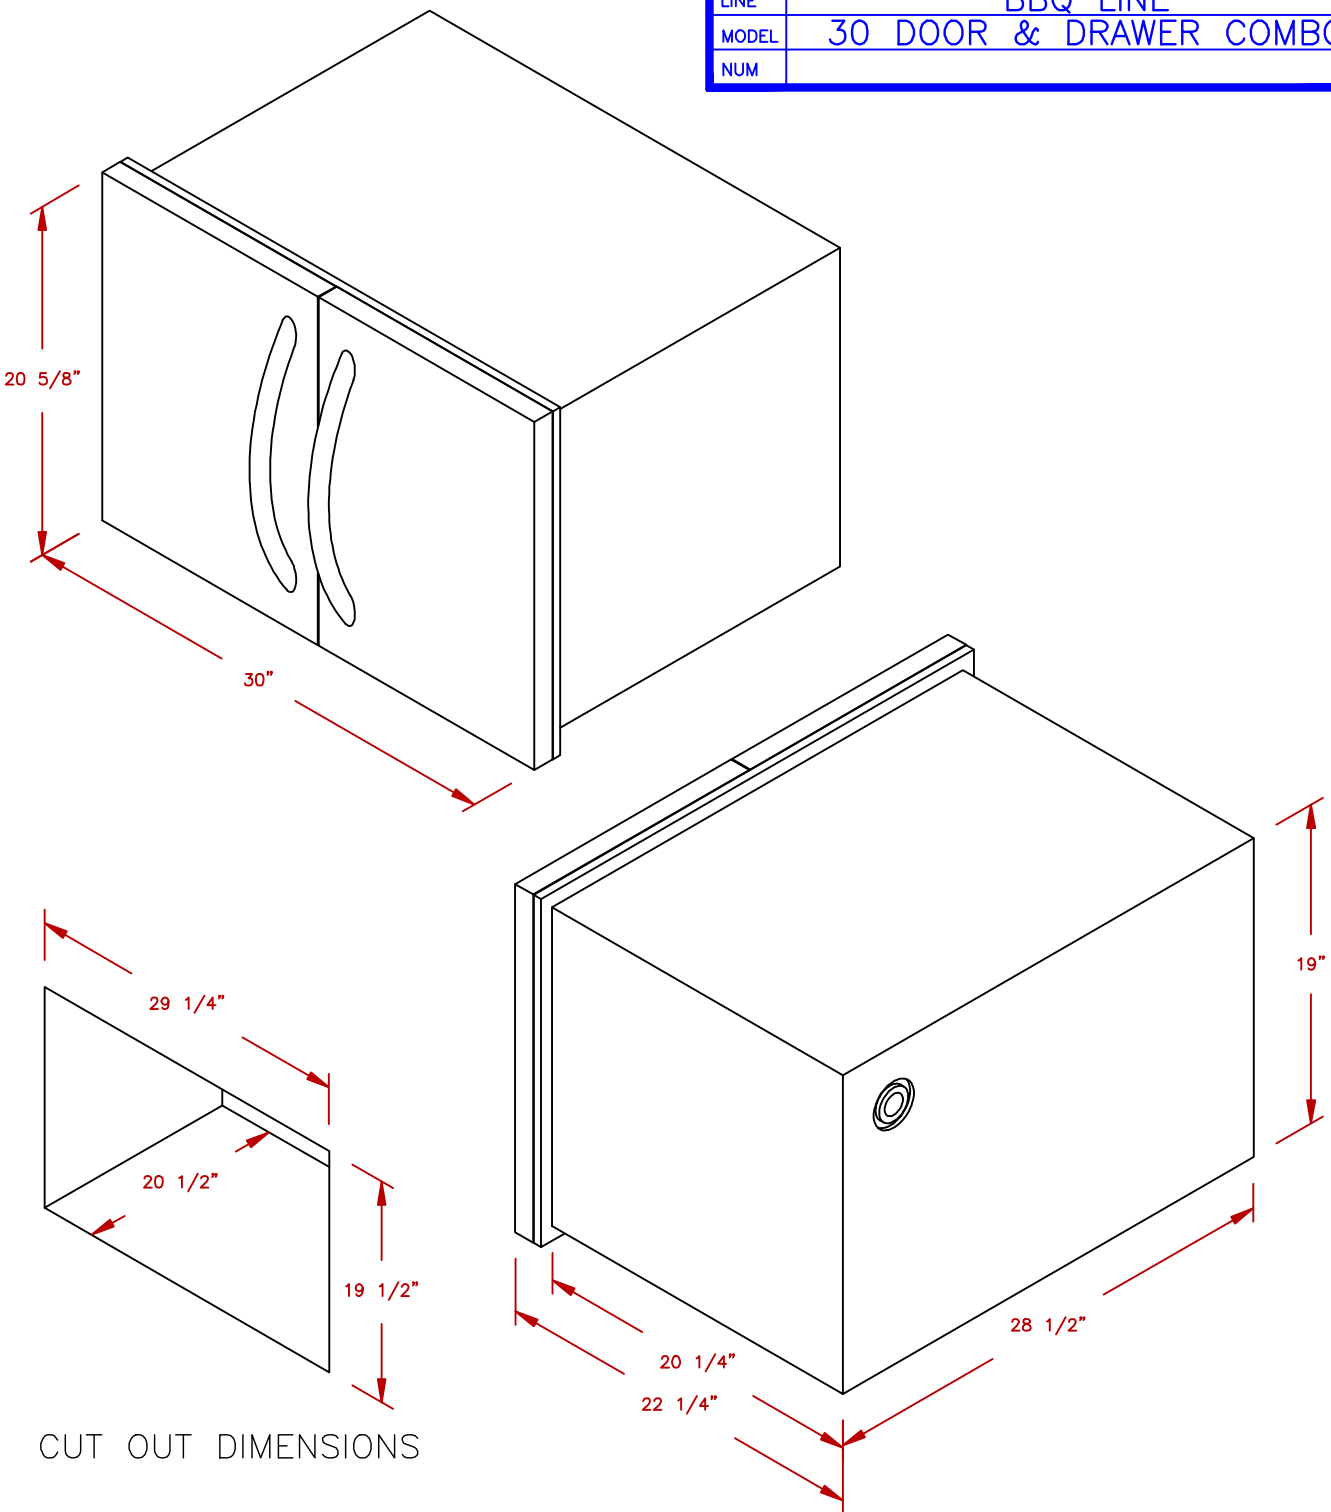

LINE	BBQ LINE
MODEL	30 DOOR & DRAWER COMBO
NUM	

CUT OUT DIMENSIONS

NOTE:
DUE TO OUR CONTINUOUS IMPROVEMENT PROGRAM, ALL MODELS
AND SPECIFICATIONS ARE SUBJECT TO CHANGE WITHOUT NOTICE.

	TITLE		2019 BARBECUE LINE DOORS & DRAWERS 30 DOOR & DRAWER COMBO
	SCALE:	DWG NO.	DWG BY
REVISED	BBQ11840P-30		J.ORNELAS
	REV. DESCR.	DATE	11/13/18