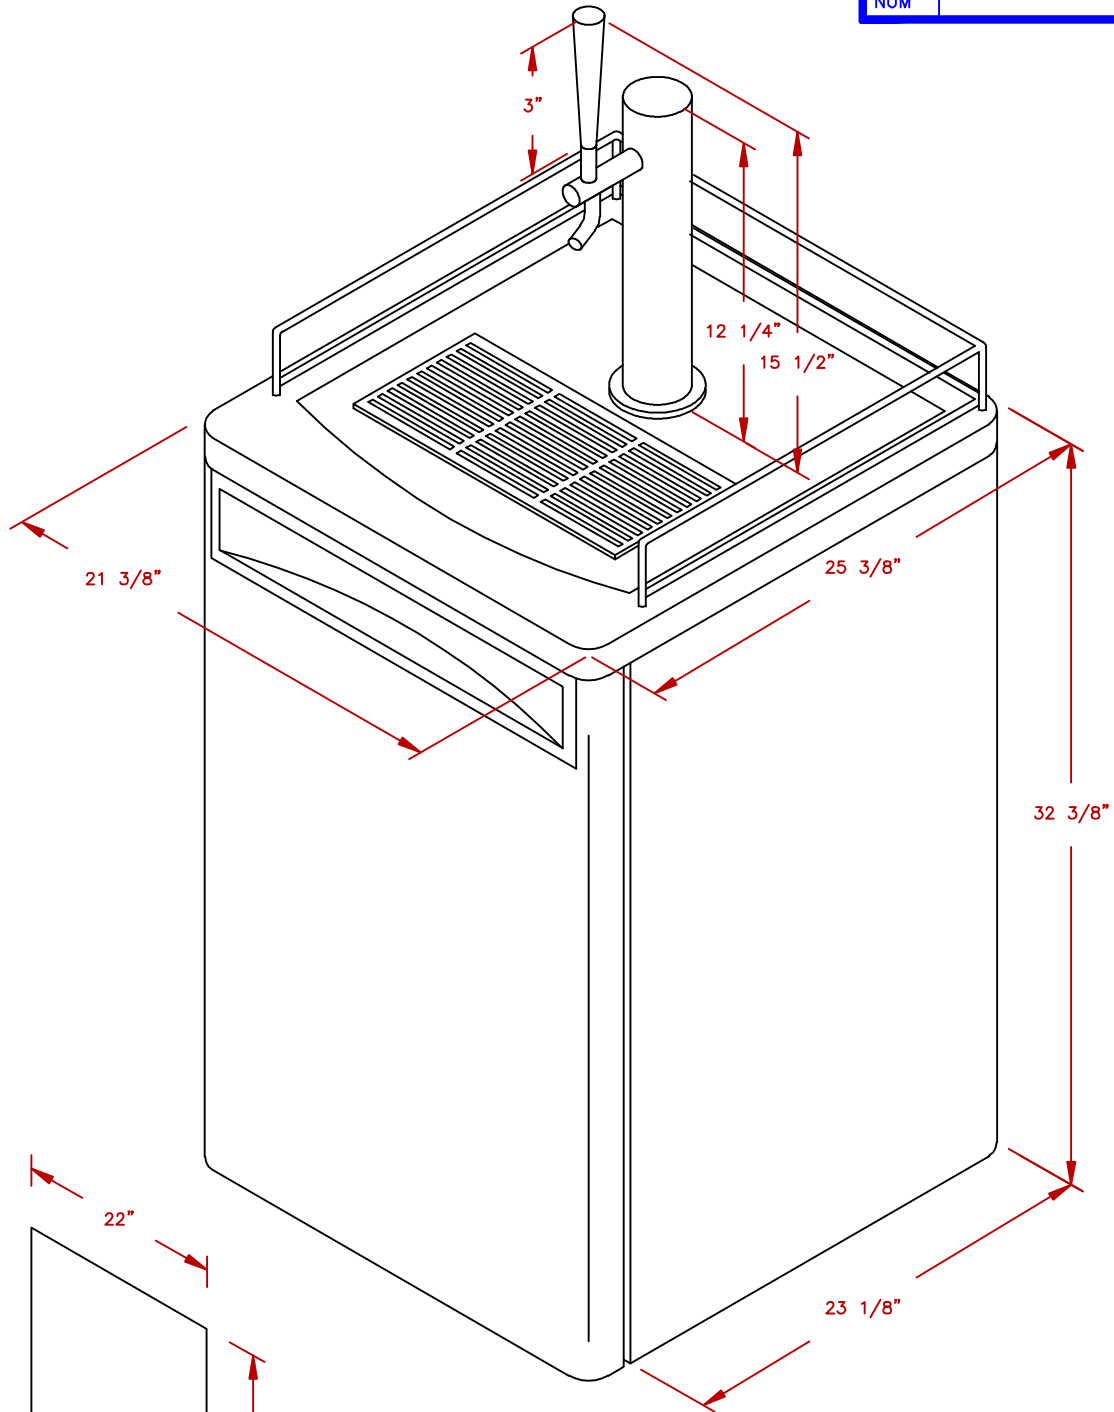

LINE	BBQ LINE
MODEL	BEER TAP REFR.
NUM	

ISOMETRIC VIEW

CUT-OUT DIMENSIONS

NOTE:
DUE TO OUR CONTINUOUS IMPROVEMENT PROGRAM, ALL MODELS
AND SPECIFICATIONS ARE SUBJECT TO CHANGE WITHOUT NOTICE.

	TITLE 2019 BARBECUE LINE REFRIGERATOR & ICE MAKER BEER TAP REFR.	
	SCALE:	DWG NO. BBQ09843B
REVISED	REV. DESCR.	DATE 11/13/18