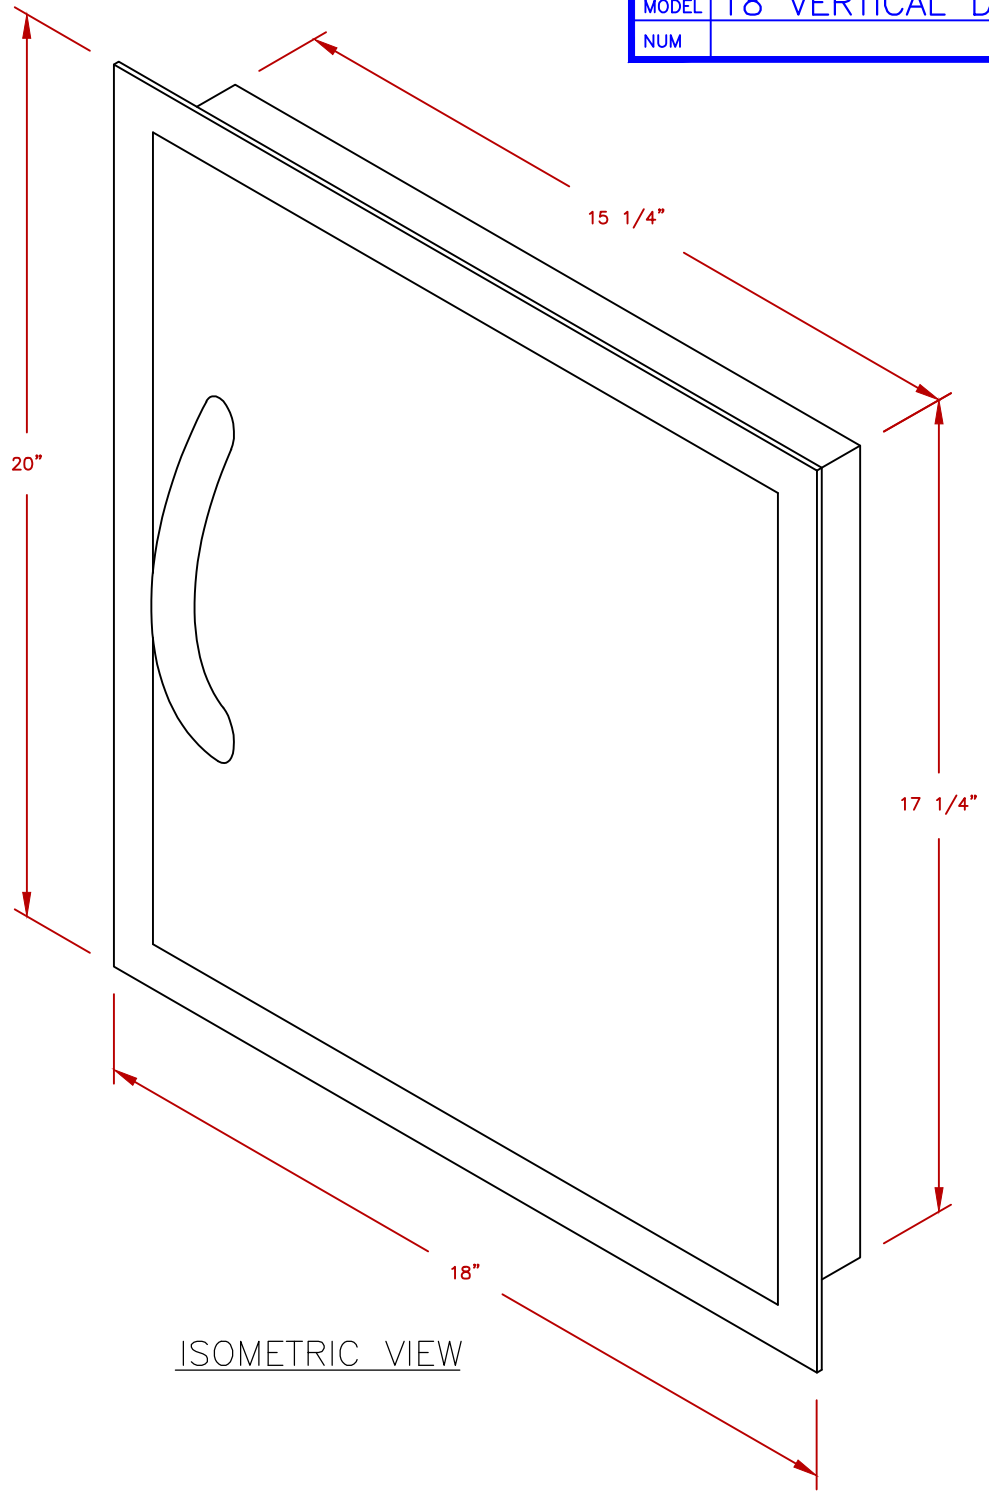

LINE	BBQ LINE
MODEL	18 VERTICAL DOOR
NUM	

	TITLE 2026 BARBECUE LINE DOORS & DRAWERS 18 VERTICAL DOOR	
	SCALE: 	DWG NO. BBQ09841P-18
REVISED	REV. DESCR.	DATE 1/1/2026

NOTE:
 DUE TO OUR CONTINUOUS IMPROVEMENT PROGRAM, ALL MODELS
 AND SPECIFICATIONS ARE SUBJECT TO CHANGE WITHOUT NOTICE.