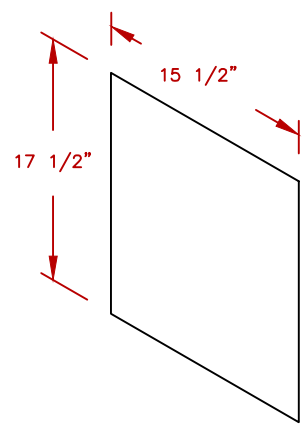

LINE	BBQ LINE
MODEL	18 VERTICAL DOOR
NUM	

	TITLE 2026 BARBECUE LINE DOORS & DRAWERS 18 VERTICAL DOOR	
	SCALE: 	DWG NO. BBQ09841P-18
REVISED	REV. DESCR.	DATE 1/1/2026

NOTE:
 DUE TO OUR CONTINUOUS IMPROVEMENT PROGRAM, ALL MODELS
 AND SPECIFICATIONS ARE SUBJECT TO CHANGE WITHOUT NOTICE.