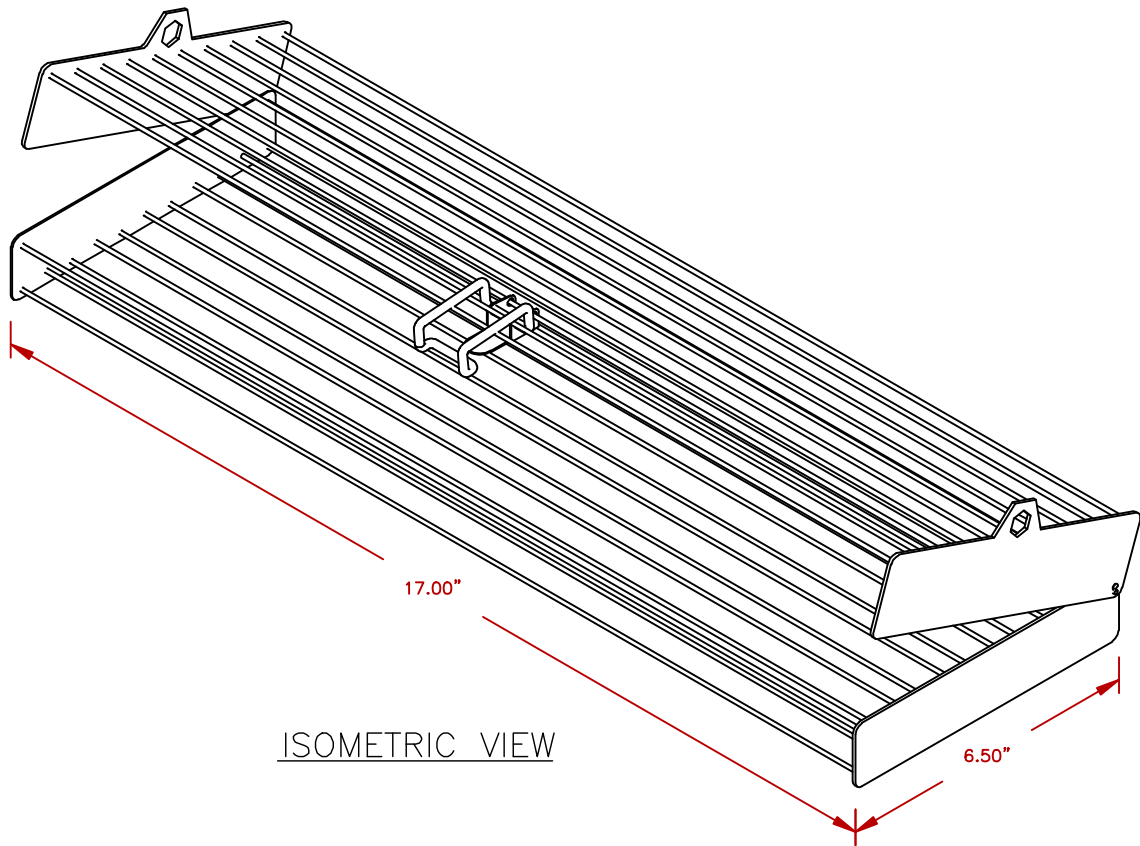

LINE	BBQ LINE
MODEL	ROTISSERIE BASKET
NUM	

	TITLE 2019 BARBECUE LINE GRILL ACCESORIES ROTISSERIE BASKET	
	SCALE: 	DWG NO. BBQ08892
REVISED 	REV. DESCR. 	DATE 11/12/18

NOTE:
DUE TO OUR CONTINUOUS IMPROVEMENT PROGRAM, ALL MODELS
AND SPECIFICATIONS ARE SUBJECT TO CHANGE WITHOUT NOTICE.