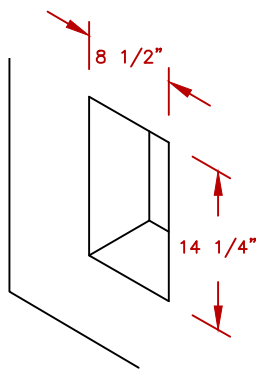

LINE	BBQ LINE
MODEL	PAPER TOWEL STORAGE
NUM	

CUT OUT DIMENSIONS

	TITLE	
	2026 BARBECUE LINE DOORS & DRAWERS PAPER TOWEL STORAGE	
SCALE:	DWG NO.	DWG BY
	BBQ07910	M ORTEGA
REVISED	REV. DESCR.	DATE
		1/1/2026