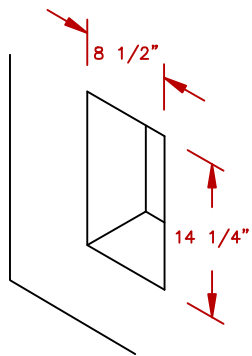

LINE	BBQ LINE
MODEL	PAPER TOWEL STORAGE
NUM	

CUT OUT DIMENSIONS

	TITLE		2019 BARBECUE LINE DOORS & DRAWERS PAPER TOWEL STORAGE
	SCALE:	DWG NO.	DWG BY
REVISED	REV. DESCR.	DATE	

NOTE:
DUE TO OUR CONTINUOUS IMPROVEMENT PROGRAM, ALL MODELS
AND SPECIFICATIONS ARE SUBJECT TO CHANGE WITHOUT NOTICE.