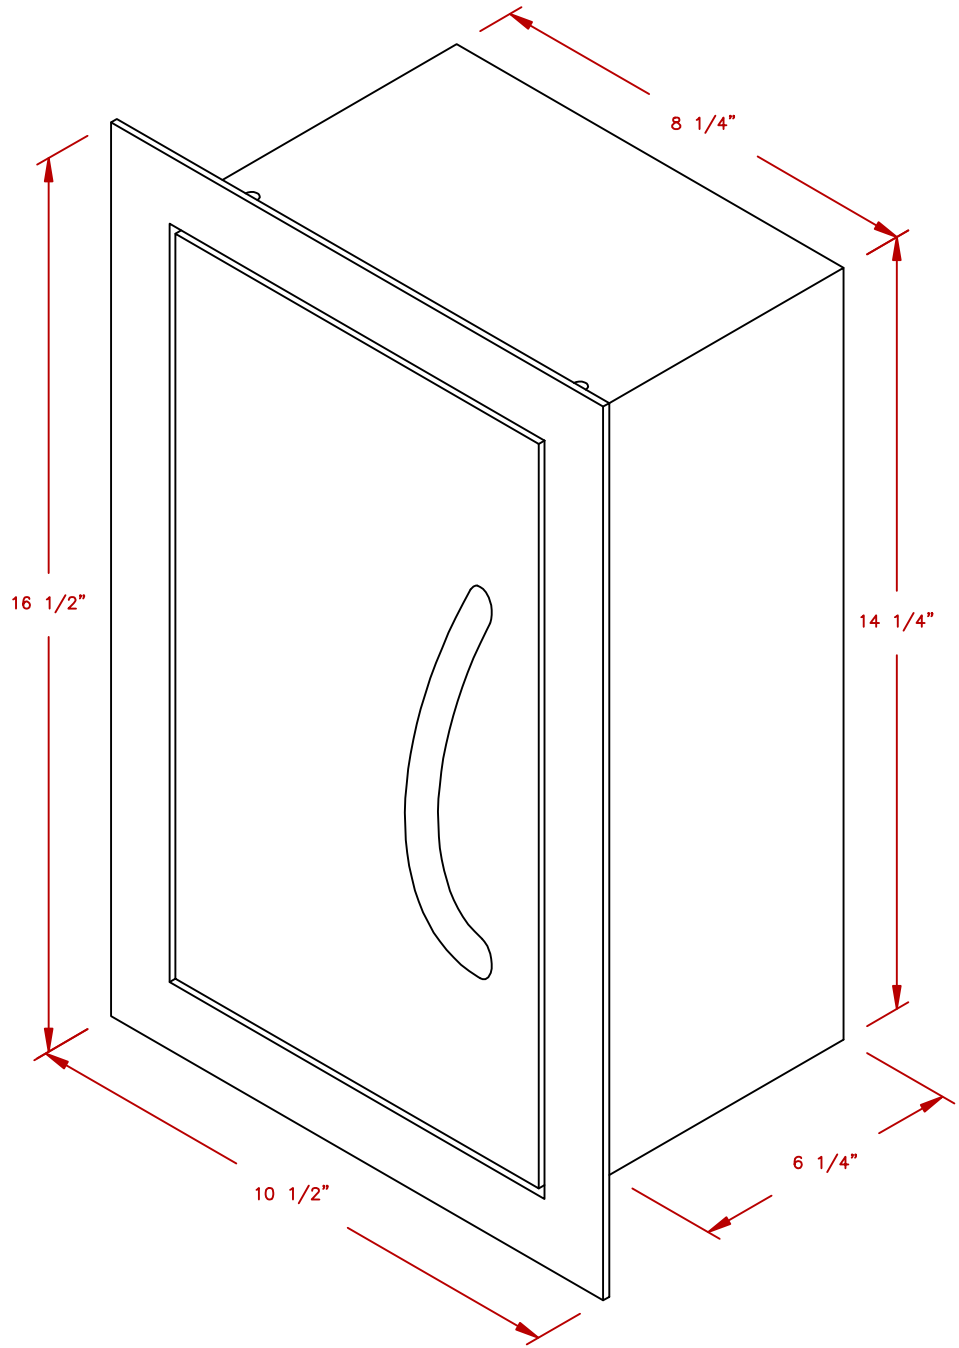

LINE	BBQ LINE
MODEL	PAPER TOWEL STORAGE
NUM	

CUT OUT DIMENSIONS

	TITLE		2019 BARBECUE LINE DOORS & DRAWERS PAPER TOWEL STORAGE
	SCALE:	DWG NO.	DWG BY
REVISED	REV. DESCR.	DATE	

NOTE:
DUE TO OUR CONTINUOUS IMPROVEMENT PROGRAM, ALL MODELS
AND SPECIFICATIONS ARE SUBJECT TO CHANGE WITHOUT NOTICE.