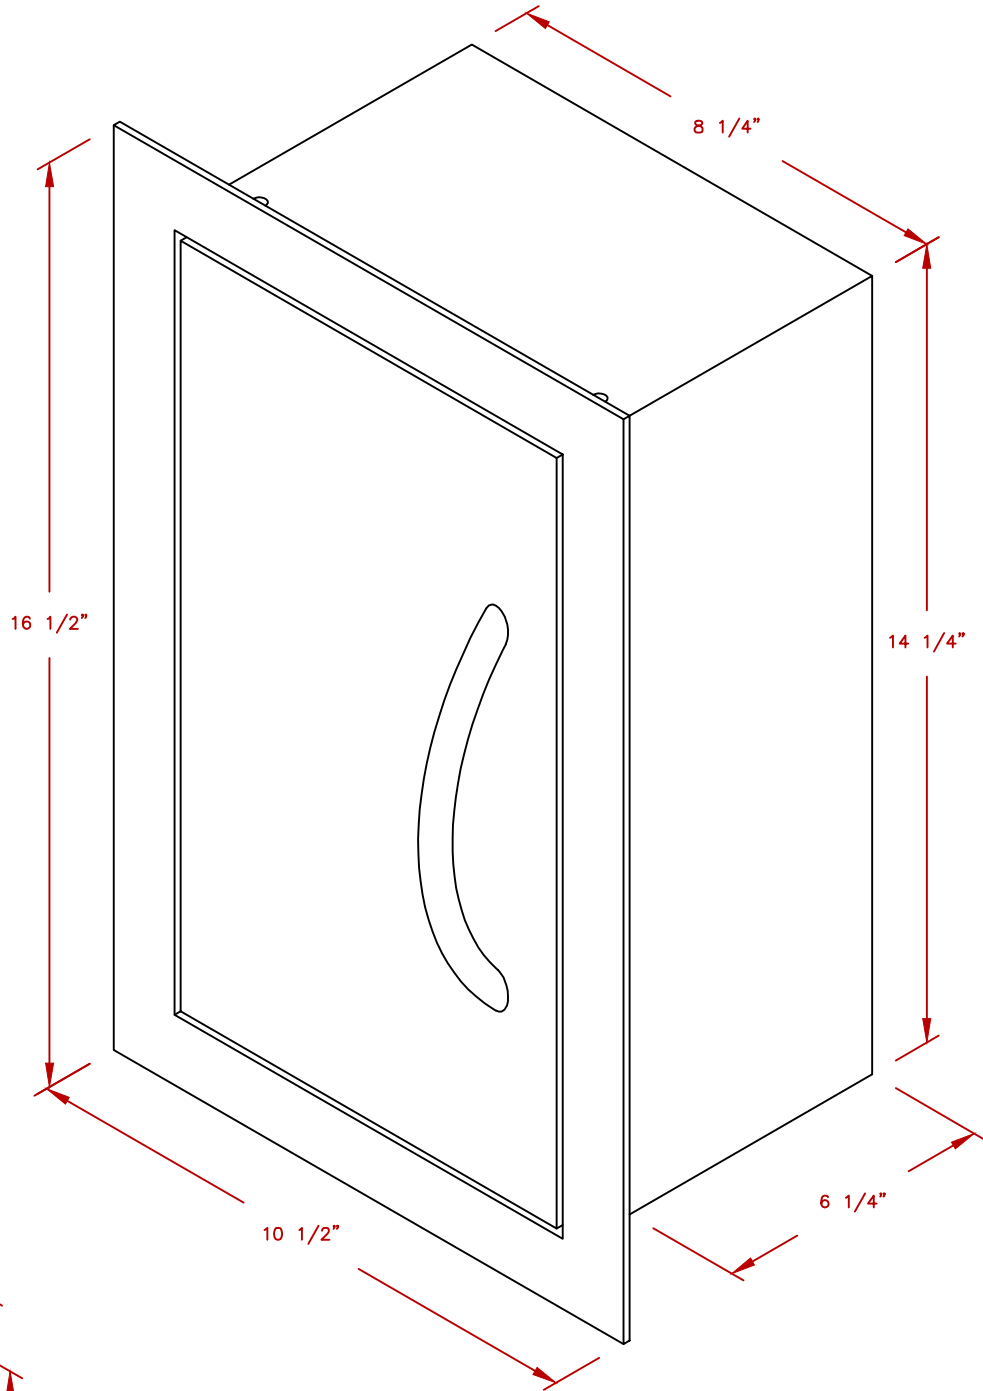

LINE	BBQ LINE
MODEL	PAPER TOWEL STORAGE
NUM	

CUT OUT DIMENSIONS

	TITLE	
	2026 BARBECUE LINE DOORS & DRAWERS PAPER TOWEL STORAGE	
SCALE:	DWG NO.	DWG BY
	BBQ07910	M ORTEGA
REVISED	REV. DESCR.	DATE
		1/1/2026