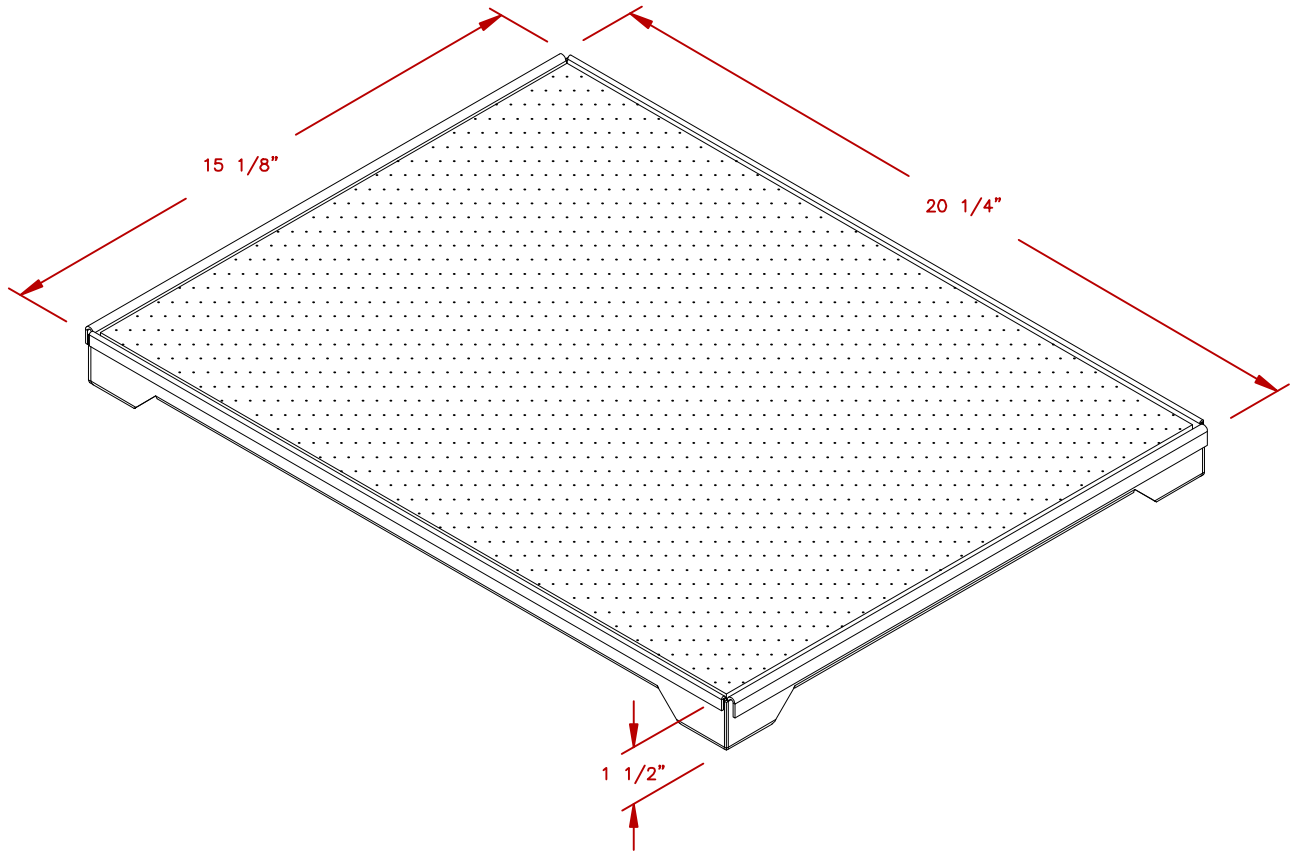

LINE	BBQ LINE
MODEL	PIZZA BRICK TRAY
NUM	

	TITLE 2019 BARBECUE LINE ACCESORIES PIZZA BRICK TRAY	
	SCALE:	DWG NO. BBQ07900
REVISED	REV. DESCR.	DWG BY J.ORNELAS DATE 11/12/18

NOTE:
DUE TO OUR CONTINUOUS IMPROVEMENT PROGRAM, ALL MODELS
AND SPECIFICATIONS ARE SUBJECT TO CHANGE WITHOUT NOTICE.