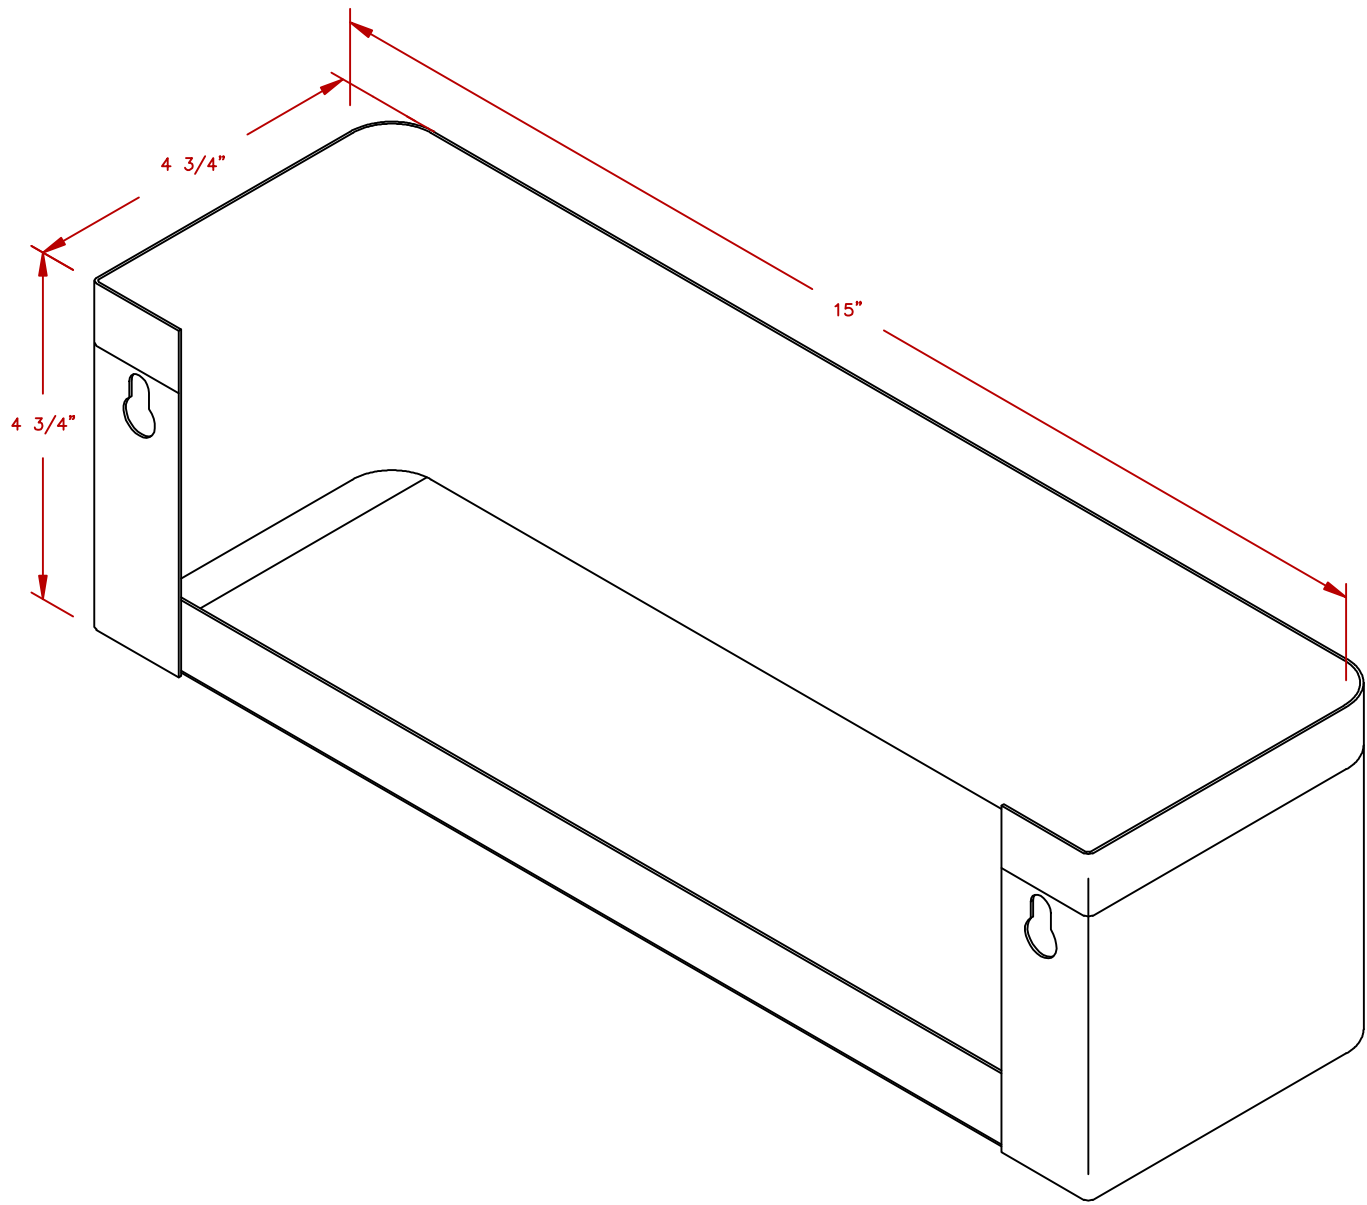

LINE	BBQ LINE
MODEL	15" SPICE / JUICE RACK
NUM	

NOTE:
FITS 30" BAR CENTER OR ISLAND

	TITLE 2019 BARBECUE LINE ACCESSORIES-DROP IN-15" SPICE / JUICE RACK	
	SCALE:	DWG NO. BBQ07846P-30
REVISED	REV. DESCR.	DATE 11/13/18