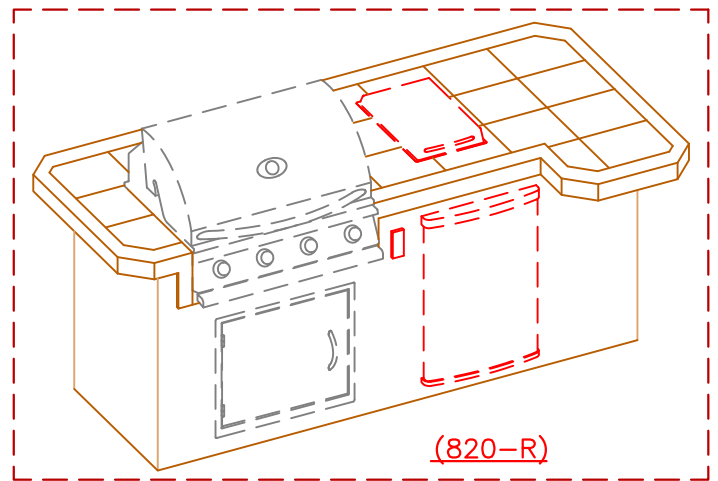

LINE	BBQ ESCAPE LINE
MODEL	AVALON Q
REF.	820(L)(R)

OPTIONS		
SYMB.	DESCRIPTION	OPT#
OPT1	UNDERCOUNTER LIGHTS	OPTQ820L
OPT2	FREEDOM SOUND SYSTEM BLUETOOTH, POWERED SUBWOOFER AND 2X SPEAKERS	OPTQ23-FS23
OPT3	UMBRELLA HOLE ONLY	OPTQ23-837

STANDARD FEATURES		
QTY.	SYMB.	DESCRIPTION
-	(A)	PORCELAIN TILE 12 X 24 (FIELD) (BORDER)
-	(B)	STUCCO (TROWEL FINISH)
1	(E)	4 BURNER G4 LP
1	(G)	27" ACCESS DOOR

	TITLE 2026 BARBECUE LINE ESCAPE SERIES AVALON Q 820(L)(R)	
	SCALE:	DWG NO.
REVISED	REV. DESCR.	DATE 1/1/2026