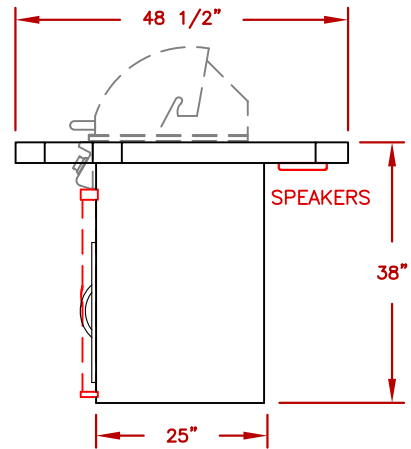

LINE	BBQ ESCAPE LINE
MODEL	AVALON Q
REF.	820(L)(R)

OPTIONS		
SYMB.	DESCRIPTION	OPT#
OPT1	UNDERCOUNTER LIGHTS	OPTQ820L
OPT2	FREEDOM SOUND SYSTEM BLUETOOTH, POWERED SUBWOOFER AND 2X SPEAKERS	OPTQ23-FS23
OPT3	UMBRELLA HOLE ONLY	OPTQ23-837

STANDARD FEATURES		
QTY.	SYMB.	DESCRIPTION
-	(A)	PORCELAIN TILE 12 X 24 (FIELD) (BORDER)
-	(B)	STUCCO (TROWEL FINISH)
1	(E)	4 BURNER G4 LP
1	(G)	27" ACCESS DOOR

	TITLE 2026 BARBECUE LINE ESCAPE SERIES AVALON Q 820(L)(R)	
	SCALE:	DWG NO.
REVISED	REV. DESCR.	DATE 1/1/2026