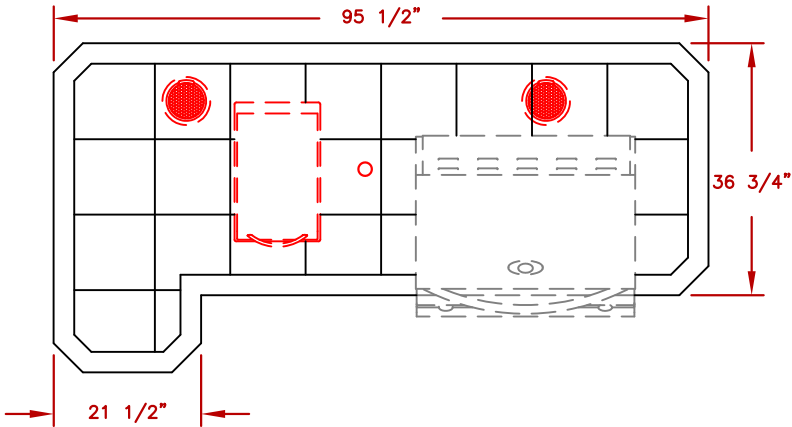

LINE	BBQ ESCAPE LINE
MODEL	AVALON Q
REF.	820(L)(R)

OPTIONS		
SYMB.	DESCRIPTION	OPT#
OPT1	UNDERCOUNTER LIGHTS	OPTQ820L
OPT2	FREEDOM SOUND SYSTEM BLUETOOTH, POWERED SUBWOOFER AND 2X SPEAKERS	OPTQ23-FS23
OPT3	UMBRELLA HOLE ONLY	OPTQ23-837

STANDARD FEATURES		
QTY.	SYMB.	DESCRIPTION
-	(A)	PORCELAIN TILE 12 X 24 (FIELD) (BORDER)
-	(B)	STUCCO (TROWEL FINISH)
1	(E)	4 BURNER G4 LP
1	(G)	27" ACCESS DOOR

	TITLE 2026 BARBECUE LINE ESCAPE SERIES AVALON Q 820(L)(R)	
	SCALE:	DWG NO.
REVISED	REV. DESCR.	DATE 1/1/2026