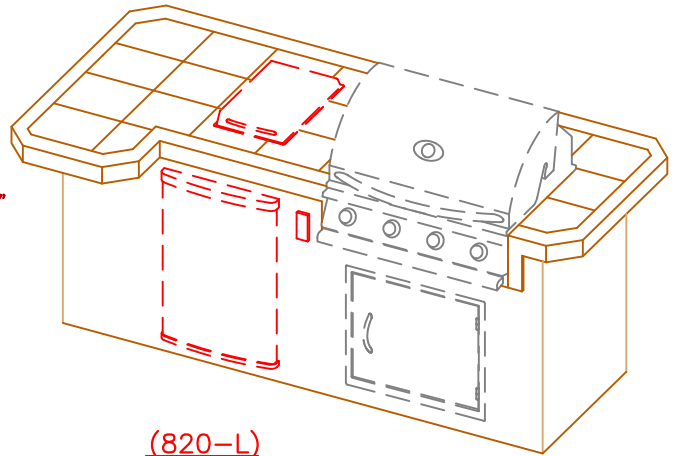

LINE	BBQ ESCAPE LINE
MODEL	AVALON Q
REF.	820(L)(R)

OPTIONS		
SYMB.	DESCRIPTION	OPT#
OPT1	UNDERCOUNTER LIGHTS	OPTQ820L
OPT2	FREEDOM SOUND SYSTEM BLUETOOTH, POWERED SUBWOOFER AND 2X SPEAKERS	OPTQ23-FS23
OPT3	UMBRELLA HOLE ONLY	OPTQ23-837

STANDARD FEATURES		
QTY.	SYMB.	DESCRIPTION
-	(A)	PORCELAIN TILE 12 X 24 (FIELD) (BORDER)
-	(B)	STUCCO (TROWEL FINISH)
1	(E)	4 BURNER G4 LP
1	(G)	27" ACCESS DOOR

	TITLE 2026 BARBECUE LINE ESCAPE SERIES AVALON Q 820(L)(R)	
	SCALE:	DWG NO.
REVISED	REV. DESCR.	DATE 1/1/2026