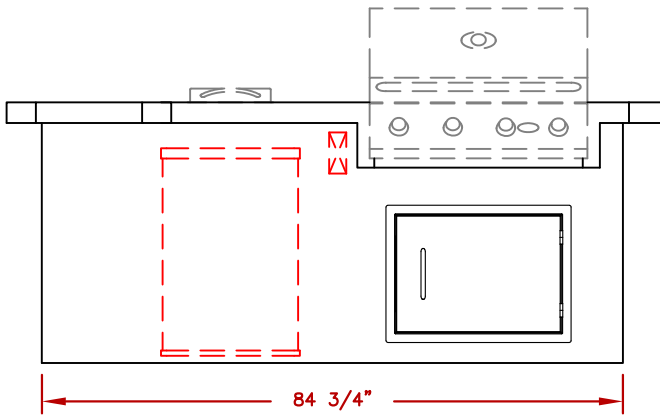

LINE	BBQ ESCAPE LINE
MODEL	AVALON Q
REF.	820(L)(R)

OPTIONS		
SYMB.	DESCRIPTION	OPT#
OPT1	UNDERCOUNTER LIGHTS	OPTQ820L
OPT2	FREEDOM SOUND SYSTEM BLUETOOTH, POWERED SUBWOOFER AND 2X SPEAKERS	OPTQ23-FS23
OPT3	UMBRELLA HOLE ONLY	OPTQ23-837

STANDARD FEATURES		
QTY.	SYMB.	DESCRIPTION
-	(A)	PORCELAIN TILE 12 X 24 (FIELD) (BORDER)
-	(B)	STUCCO (TROWEL FINISH)
1	(E)	4 BURNER G4 LP
1	(G)	27" ACCESS DOOR

	TITLE 2026 BARBECUE LINE ESCAPE SERIES AVALON Q 820(L)(R)	
	SCALE:	DWG NO.
REVISED	REV. DESCR.	DATE 1/1/2026