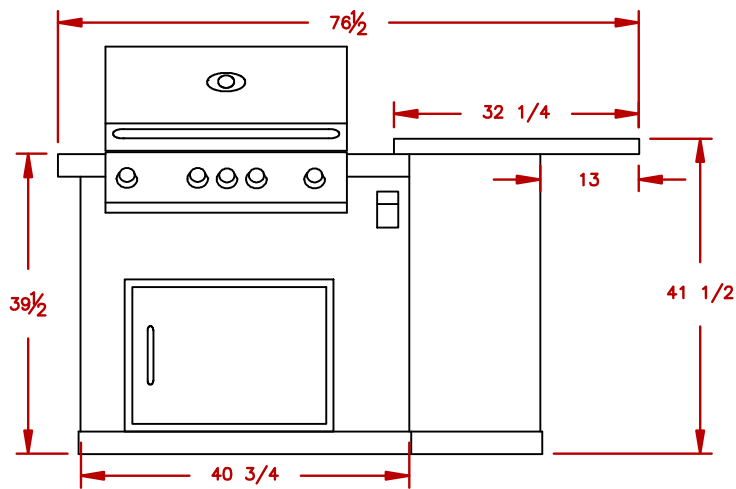

LINE	BBQ LINE
MODEL	LBK402
REF.	

TOP VIEW

FRONT VIEW

SIDE VIEW

ISOMETRIC

ISOMETRIC REAR VIEW

- NOTES:
- 1) STANDARD 4-BURNER GRILL
 - 2) STANDARD 27" HORIZONTAL DOOR
 - 3) STANDARD ELEC. OUTLET

- OPTION:
- 1) UMBRELLA HOLE

NOTE:
DUE TO OUR CONTINUOUS IMPROVEMENT PROGRAM, ALL MODELS
AND SPECIFICATIONS ARE SUBJECT TO CHANGE WITHOUT NOTICE.

	TITLE		2018 BARBECUE LINE
			LBK SERIES
		LBK402	
SCALE:	DWG NO.	DWG BY	
		J.ORNELAS	
REVISED	REV. DESCR.	DATE	
A		12/28/17	