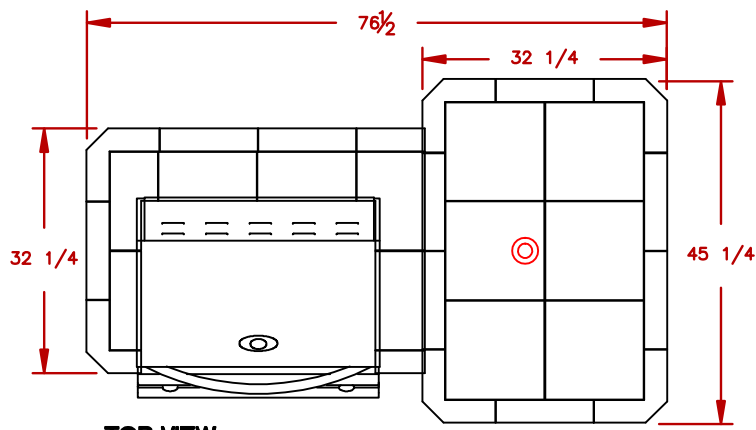

LINE	BBQ LINE
MODEL	LBK402
REF.	

TOP VIEW

FRONT VIEW

SIDE VIEW

ISOMETRIC

ISOMETRIC REAR VIEW

- NOTES:
- 1) STANDARD 4-BURNER GRILL
 - 2) STANDARD 27" HORIZONTAL DOOR
 - 3) STANDARD ELEC. OUTLET

- OPTION:
- 1) UMBRELLA HOLE

NOTE:
DUE TO OUR CONTINUOUS IMPROVEMENT PROGRAM, ALL MODELS
AND SPECIFICATIONS ARE SUBJECT TO CHANGE WITHOUT NOTICE.

	TITLE		2018 BARBECUE LINE
			LBK SERIES
		LBK402	
SCALE:	DWG NO.	DWG BY	
		J.ORNELAS	
REVISED	REV. DESCR.	DATE	
A		12/28/17	