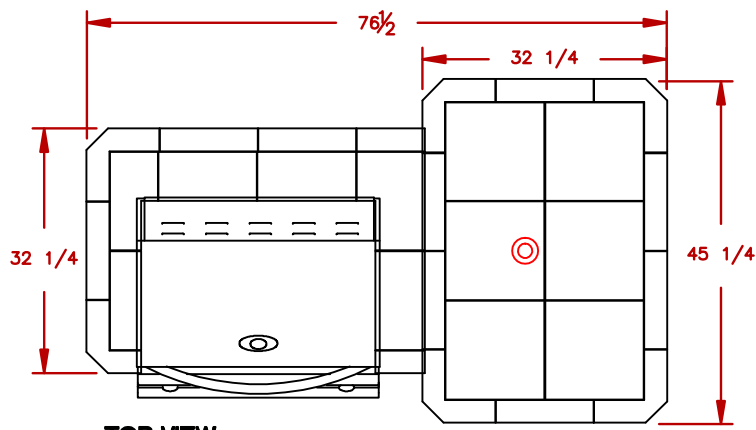

LINE	BBQ LINE
MODEL	LBK402
REF.	

**TOP VIEW**

**FRONT VIEW**

**SIDE VIEW**

**ISOMETRIC**

**ISOMETRIC REAR VIEW**

- NOTES:
- 1) STANDARD 4-BURNER GRILL
  - 2) STANDARD 27" HORIZONTAL DOOR
  - 3) STANDARD ELEC. OUTLET

- OPTION:
- 1) UMBRELLA HOLE

NOTE:  
DUE TO OUR CONTINUOUS IMPROVEMENT PROGRAM, ALL MODELS  
AND SPECIFICATIONS ARE SUBJECT TO CHANGE WITHOUT NOTICE.

	TITLE		2019 BARBECUE LINE LBK SERIES LBK402
	SCALE:	DWG NO.	DWG BY J.ORNELAS
REVISED A	REV. DESCR.	DATE	11/9/18