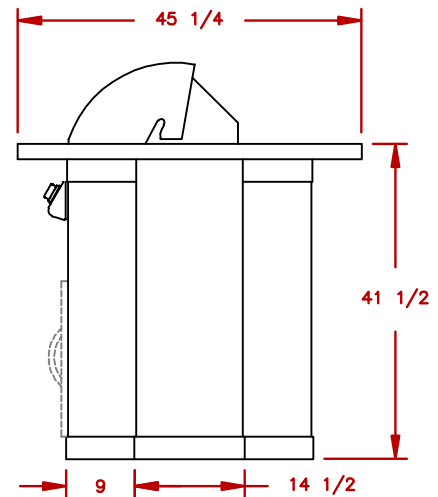

LINE	BBQ LINE
MODEL	LBK402
REF.	

TOP VIEW

FRONT VIEW

SIDE VIEW

ISOMETRIC

ISOMETRIC REAR VIEW

- NOTES:
- 1) STANDARD 4-BURNER GRILL
 - 2) STANDARD 27" HORIZONTAL DOOR
 - 3) STANDARD ELEC. OUTLET

- OPTION:
- 1) UMBRELLA HOLE

NOTE:
DUE TO OUR CONTINUOUS IMPROVEMENT PROGRAM, ALL MODELS
AND SPECIFICATIONS ARE SUBJECT TO CHANGE WITHOUT NOTICE.

	TITLE		2018 BARBECUE LINE
			LBK SERIES
		LBK402	
SCALE:	DWG NO.	DWG BY	
		J.ORNELAS	
REVISED	REV. DESCR.	DATE	
A		12/28/17	