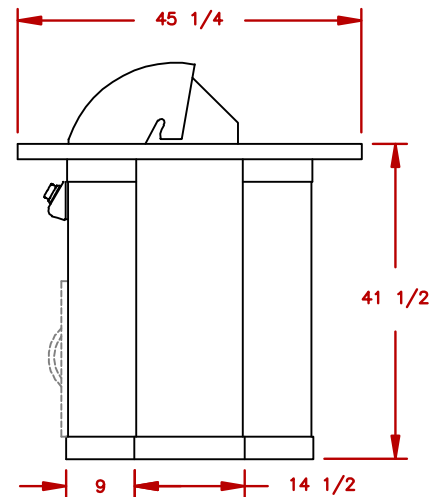

LINE	BBQ LINE
MODEL	LBK402
REF.	

**TOP VIEW**

**FRONT VIEW**

**SIDE VIEW**

**ISOMETRIC**

**ISOMETRIC REAR VIEW**

- NOTES:
- 1) STANDARD 4-BURNER GRILL
  - 2) STANDARD 27" HORIZONTAL DOOR
  - 3) STANDARD ELEC. OUTLET

- OPTION:
- 1) UMBRELLA HOLE

NOTE:  
DUE TO OUR CONTINUOUS IMPROVEMENT PROGRAM, ALL MODELS  
AND SPECIFICATIONS ARE SUBJECT TO CHANGE WITHOUT NOTICE.

	TITLE		2019 BARBECUE LINE LBK SERIES LBK402
	SCALE:	DWG NO.	DWG BY J.ORNELAS
REVISED A	REV. DESCR.	DATE	11/9/18