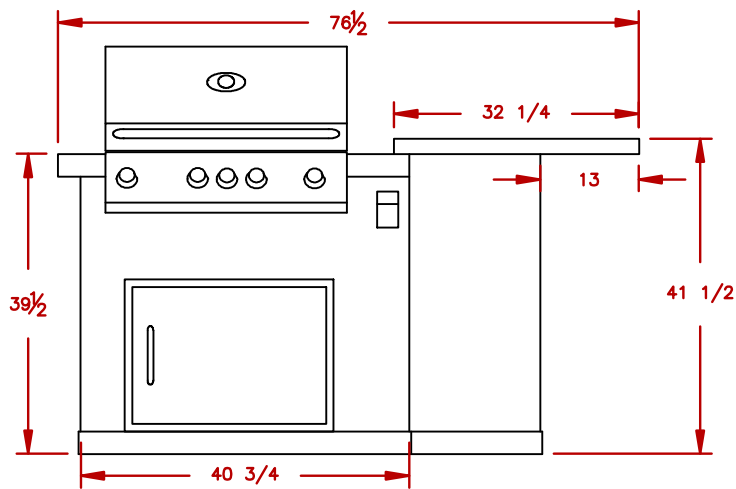

LINE	BBQ LINE
MODEL	LBK402
REF.	

**TOP VIEW**

**FRONT VIEW**

**SIDE VIEW**

**ISOMETRIC**

**ISOMETRIC REAR VIEW**

- NOTES:
- 1) STANDARD 4-BURNER GRILL
  - 2) STANDARD 27" HORIZONTAL DOOR
  - 3) STANDARD ELEC. OUTLET

- OPTION:
- 1) UMBRELLA HOLE

NOTE:  
DUE TO OUR CONTINUOUS IMPROVEMENT PROGRAM, ALL MODELS  
AND SPECIFICATIONS ARE SUBJECT TO CHANGE WITHOUT NOTICE.

	TITLE		2019 BARBECUE LINE LBK SERIES LBK402
	SCALE:	DWG NO.	DWG BY J.ORNELAS
REVISED A	REV. DESCR.	DATE	11/9/18