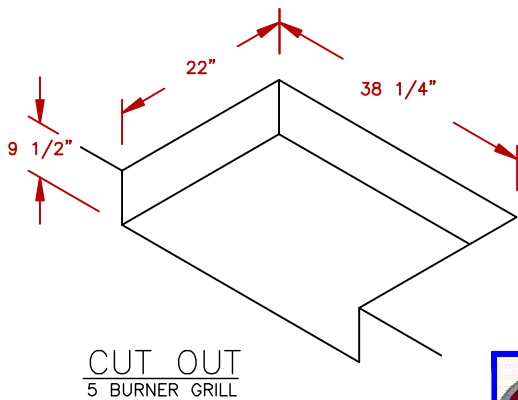

LINE	BBQ LINE
MODEL	P5 BURNER
NUM	

NOTE:  
DUE TO OUR CONTINUOUS IMPROVEMENT PROGRAM, ALL MODELS  
AND SPECIFICATIONS ARE SUBJECT TO CHANGE WITHOUT NOTICE.

	TITLE		2018 BARBECUE LINE GRILLS P5 BURNER
	SCALE:	DWG NO.	DWG BY
REVISED	BBQ18P05	J.ORNELAS	DATE
	REV. DESCR.		06/06/18