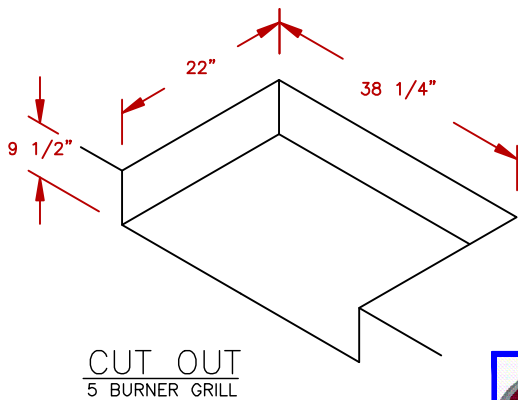

LINE	BBQ LINE
MODEL	P5 BURNER
NUM	

NOTE:
DUE TO OUR CONTINUOUS IMPROVEMENT PROGRAM, ALL MODELS
AND SPECIFICATIONS ARE SUBJECT TO CHANGE WITHOUT NOTICE.

	TITLE		2019 BARBECUE LINE GRILLS P5 BURNER
	SCALE:	DWG NO.	DWG BY
REVISED	BBQ18P05	J.ORNELAS	DATE
	REV. DESCR.		11/09/18