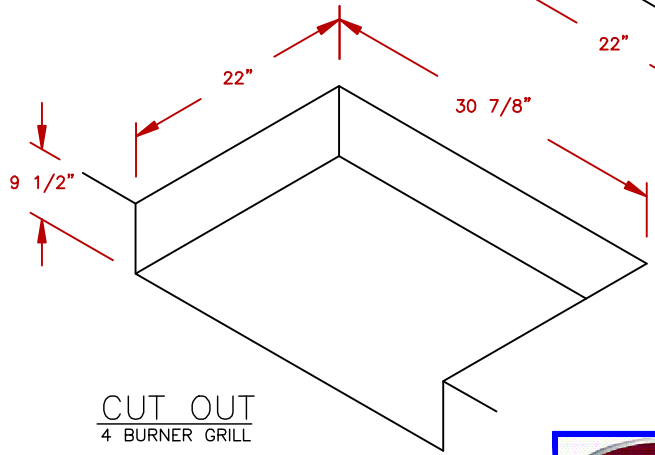

LINE	BBQ LINE
MODEL	P4 BURNER
NUM	

	TITLE 2019 BARBECUE LINE GRILLS P4 BURNER	
	SCALE: N/A	DWG NO. BBQ18P04
REVISED	REV. DESCR.	DATE 11/09/18

NOTE:
DUE TO OUR CONTINUOUS IMPROVEMENT PROGRAM, ALL MODELS
AND SPECIFICATIONS ARE SUBJECT TO CHANGE WITHOUT NOTICE.