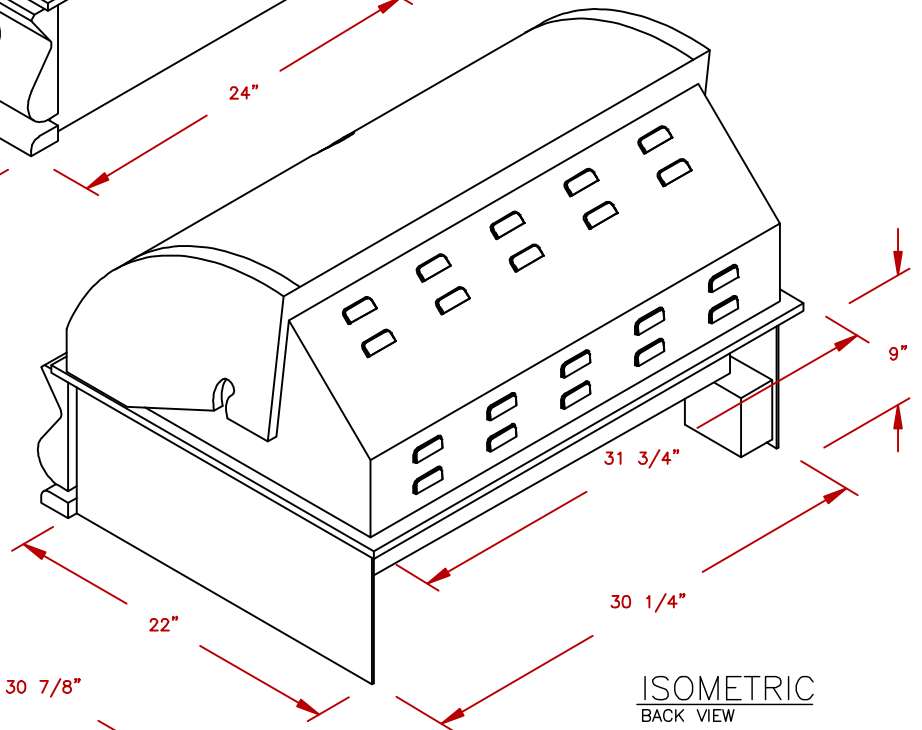

LINE	BBQ LINE
MODEL	P4 BURNER
NUM	

	TITLE 2019 BARBECUE LINE GRILLS P4 BURNER	
	SCALE: N/A	DWG NO. BBQ18P04
REVISED	REV. DESCR.	DATE 11/09/18

NOTE:
DUE TO OUR CONTINUOUS IMPROVEMENT PROGRAM, ALL MODELS
AND SPECIFICATIONS ARE SUBJECT TO CHANGE WITHOUT NOTICE.