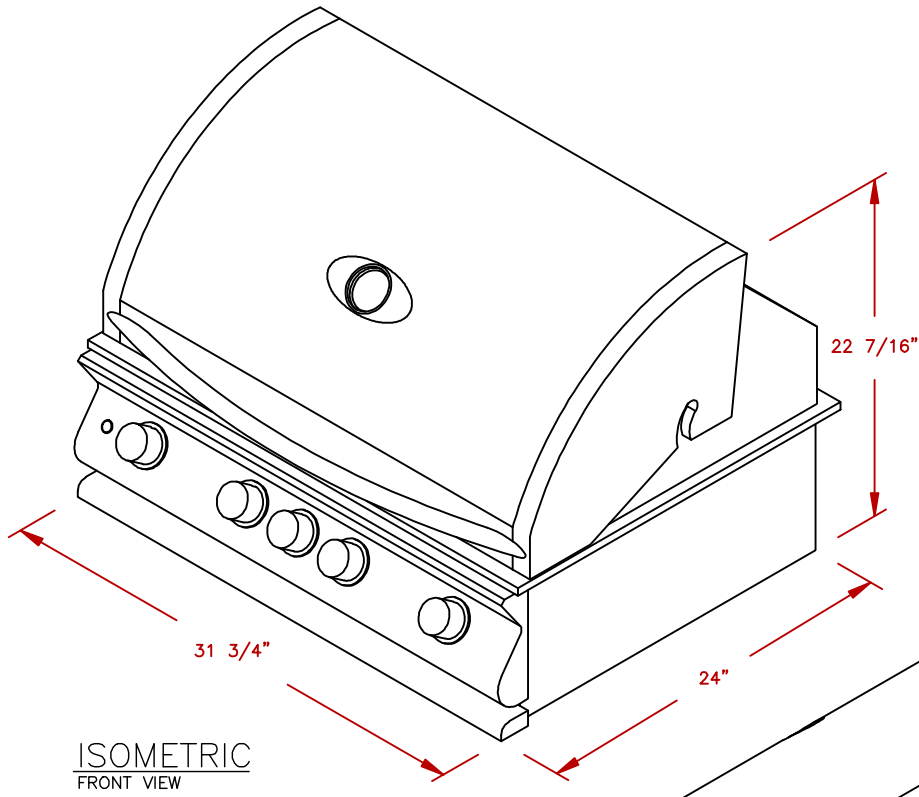

LINE	BBQ LINE
MODEL	P4 BURNER
NUM	

	TITLE 2019 BARBECUE LINE GRILLS P4 BURNER	
	SCALE: N/A	DWG NO. BBQ18P04
REVISED	REV. DESCR.	DATE 11/09/18

NOTE:
DUE TO OUR CONTINUOUS IMPROVEMENT PROGRAM, ALL MODELS
AND SPECIFICATIONS ARE SUBJECT TO CHANGE WITHOUT NOTICE.