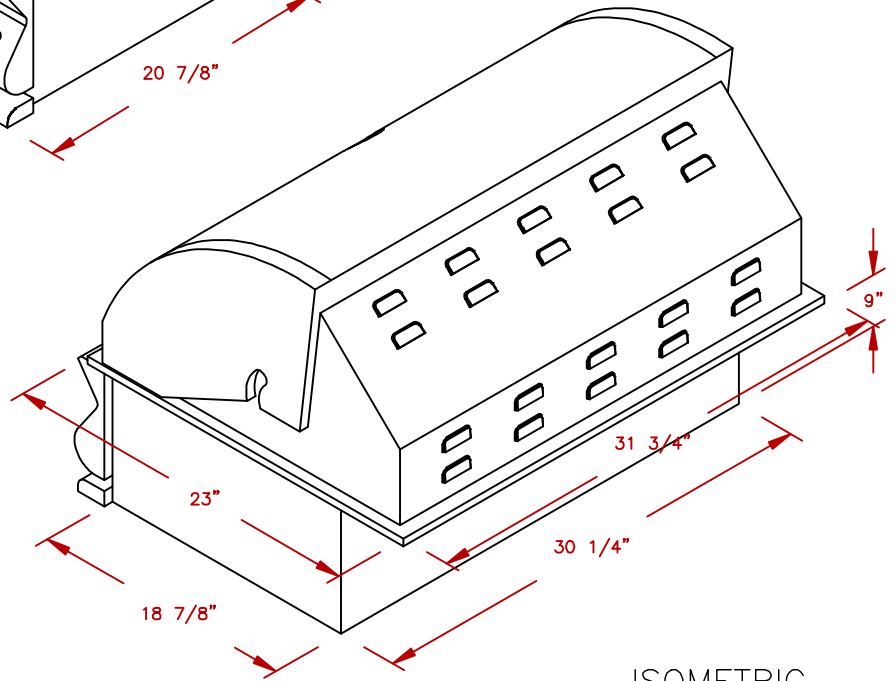

LINE	BBQ LINE
MODEL	G CHARCOAL GRILL
NUM	

NOTE:
DUE TO OUR CONTINUOUS IMPROVEMENT PROGRAM, ALL MODELS
AND SPECIFICATIONS ARE SUBJECT TO CHANGE WITHOUT NOTICE.

	TITLE 2018 BARBECUE LINE GRILLS G CHARCOAL GRILL	
	SCALE: N/A	DWG NO. BBQ18G870
REVISED	REV. DESCR.	DATE 06/06/18