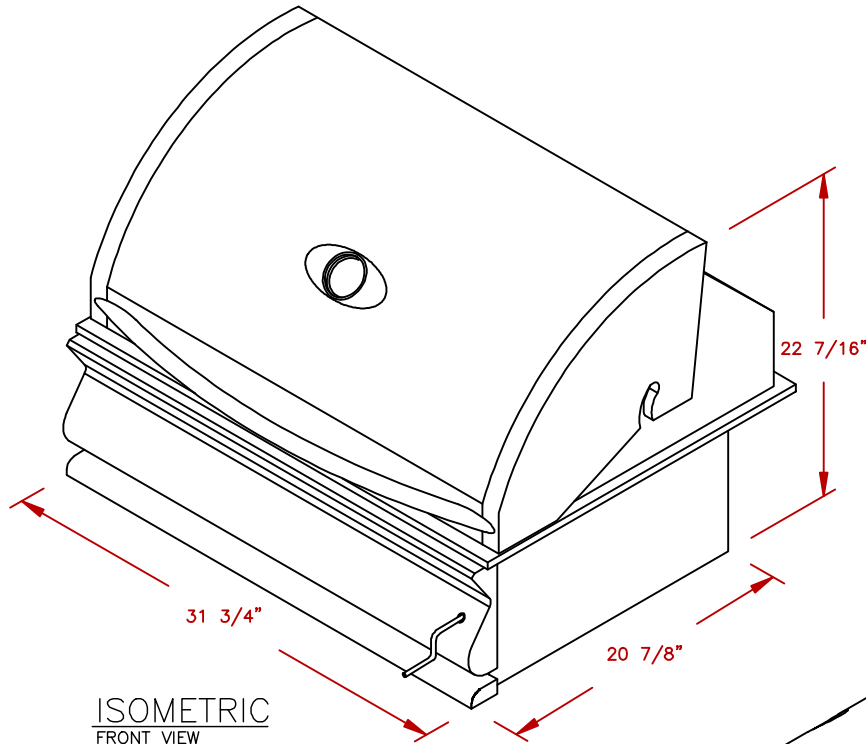

LINE	BBQ LINE
MODEL	G CHARCOAL GRILL
NUM	

NOTE:
DUE TO OUR CONTINUOUS IMPROVEMENT PROGRAM, ALL MODELS
AND SPECIFICATIONS ARE SUBJECT TO CHANGE WITHOUT NOTICE.

	TITLE 2018 BARBECUE LINE GRILLS G CHARCOAL GRILL	
	SCALE: N/A	DWG NO. BBQ18G870
REVISED	REV. DESCR.	DATE 06/06/18