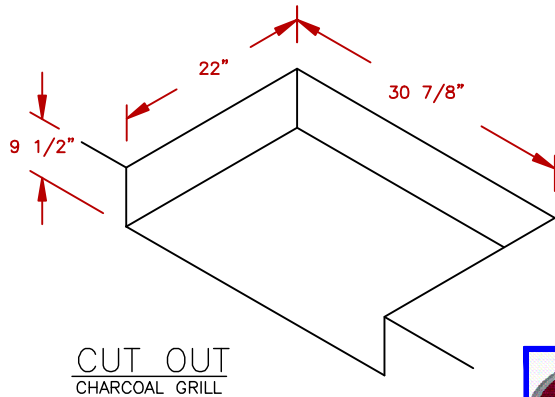

LINE	BBQ LINE
MODEL	G CHARCOAL GRILL
NUM	

NOTE:
DUE TO OUR CONTINUOUS IMPROVEMENT PROGRAM, ALL MODELS
AND SPECIFICATIONS ARE SUBJECT TO CHANGE WITHOUT NOTICE.

	TITLE 2018 BARBECUE LINE GRILLS G CHARCOAL GRILL	
	SCALE: N/A	DWG NO. BBQ18G870
REVISED	REV. DESCR.	DATE 06/06/18