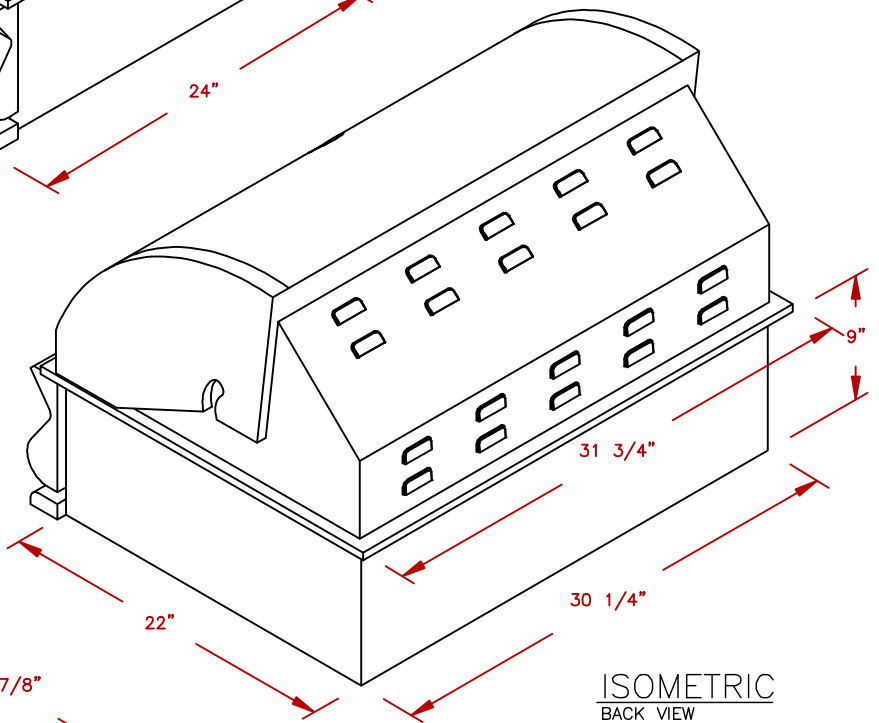

LINE	BBQ LINE
MODEL	G4 BURNER-LP
NUM	

	TITLE 2018 BARBECUE LINE GRILLS G4 BURNER-LP	
	SCALE: N/A	DWG NO. BBQ18G04
REVISED	REV. DESCR.	DATE 06/06/18

NOTE:
DUE TO OUR CONTINUOUS IMPROVEMENT PROGRAM, ALL MODELS
AND SPECIFICATIONS ARE SUBJECT TO CHANGE WITHOUT NOTICE.