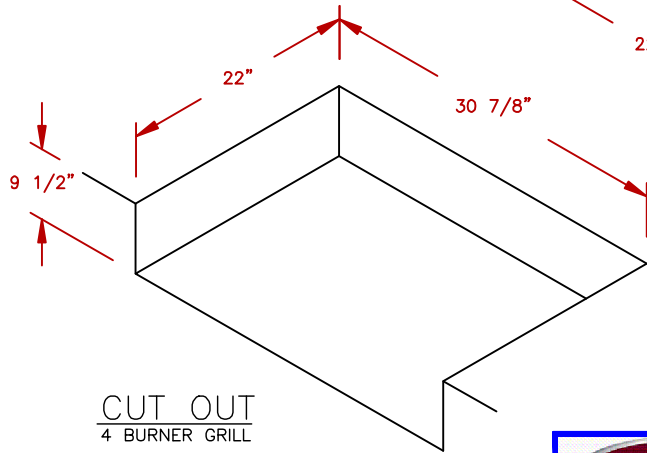

LINE	BBQ LINE
MODEL	G4 BURNER-LP
NUM	

	TITLE 2018 BARBECUE LINE GRILLS G4 BURNER-LP	
	SCALE: N/A	DWG NO. BBQ18G04
REVISED	REV. DESCR.	DATE 06/06/18

NOTE:
DUE TO OUR CONTINUOUS IMPROVEMENT PROGRAM, ALL MODELS
AND SPECIFICATIONS ARE SUBJECT TO CHANGE WITHOUT NOTICE.