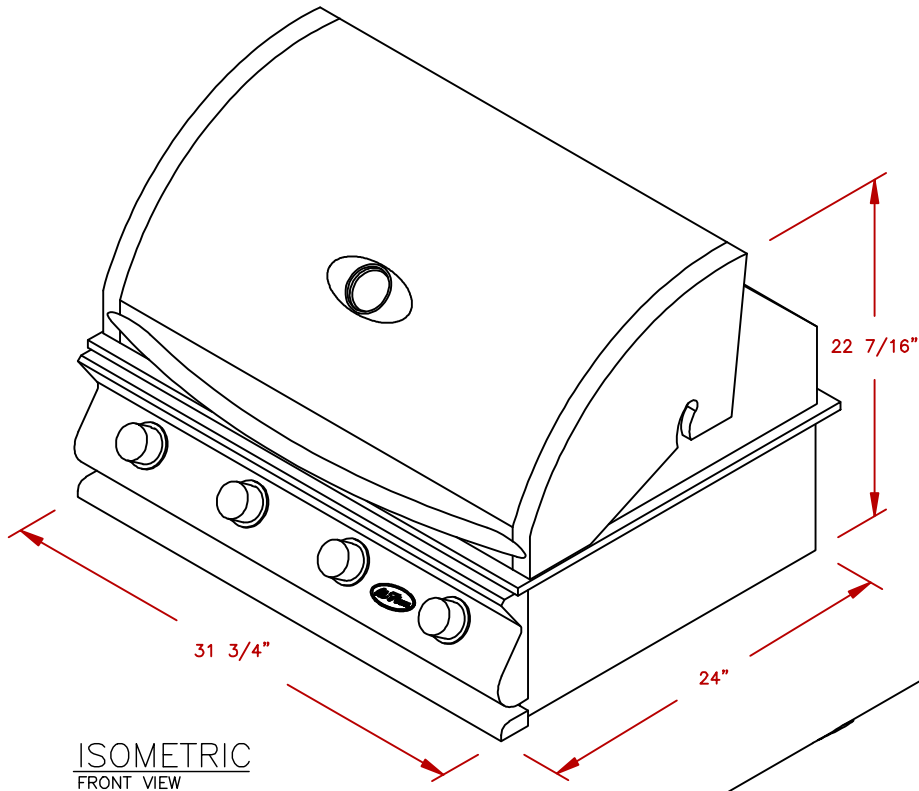

LINE	BBQ LINE
MODEL	G4 BURNER-LP
NUM	

	TITLE 2018 BARBECUE LINE GRILLS G4 BURNER-LP	
	SCALE: N/A	DWG NO. BBQ18G04
REVISED	REV. DESCR.	DATE 06/06/18

NOTE:
DUE TO OUR CONTINUOUS IMPROVEMENT PROGRAM, ALL MODELS
AND SPECIFICATIONS ARE SUBJECT TO CHANGE WITHOUT NOTICE.