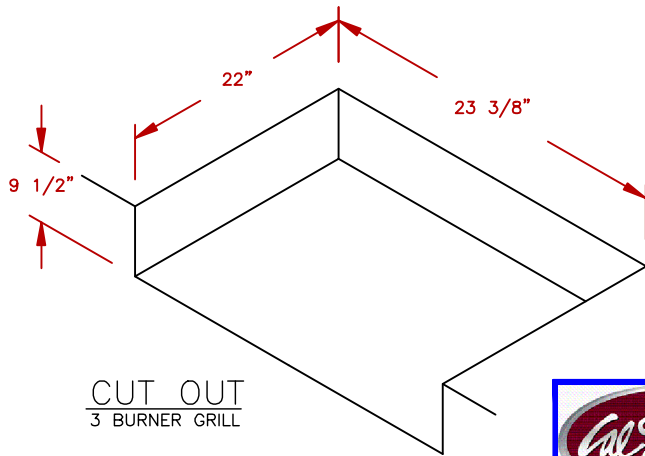

LINE	BBQ LINE
MODEL	G3 BURNER-LP
NUM	

NOTE:
DUE TO OUR CONTINUOUS IMPROVEMENT PROGRAM, ALL MODELS
AND SPECIFICATIONS ARE SUBJECT TO CHANGE WITHOUT NOTICE.

	TITLE		2018 BARBECUE LINE GRILLS G3 BURNER-LP
	SCALE:	DWG NO.	DWG BY
N/A	BBQ18G03	J.ORNELAS	
REVISED	REV. DESCR.	DATE	06/06/18