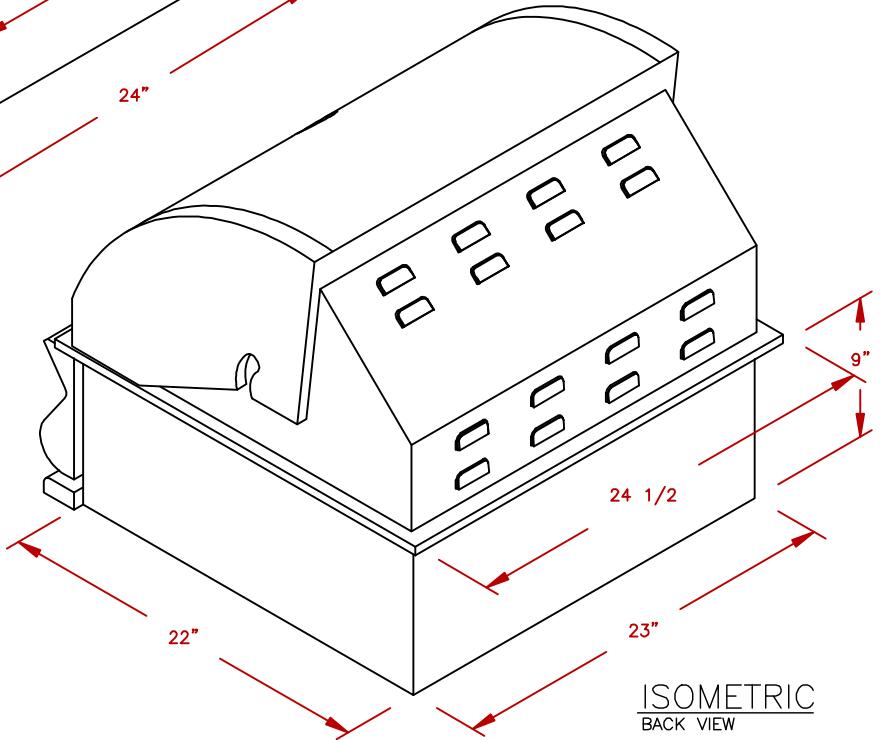

LINE	BBQ LINE
MODEL	G3 BURNER-LP
NUM	

NOTE:
DUE TO OUR CONTINUOUS IMPROVEMENT PROGRAM, ALL MODELS
AND SPECIFICATIONS ARE SUBJECT TO CHANGE WITHOUT NOTICE.

	TITLE		2018 BARBECUE LINE GRILLS G3 BURNER-LP
	SCALE:	DWG NO.	DWG BY
N/A	BBQ18G03	J.ORNELAS	
REVISED	REV. DESCR.	DATE	06/06/18