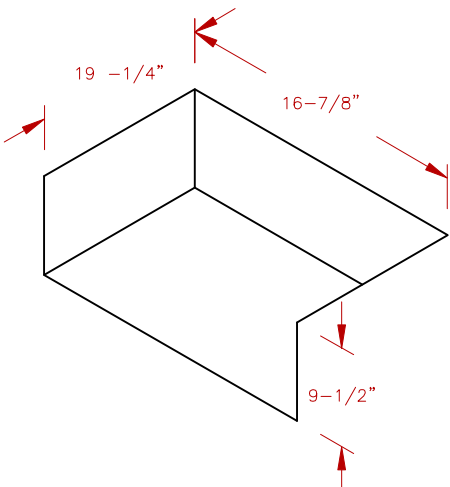

LINE	BBQ LINE
MODEL	POWER BURNER
NUM	

CUT OUT DIMENSIONS

NOTE:
DUE TO OUR CONTINUOUS IMPROVEMENT PROGRAM, ALL MODELS
AND SPECIFICATIONS ARE SUBJECT TO CHANGE WITHOUT NOTICE.

	TITLE 2018 BARBECUE LINE	
	POWER BURNER	
SCALE:	DWG NO.	DWG BY J.ORNELAS
REVISED	REV. DESCR.	DATE 10/10/2018