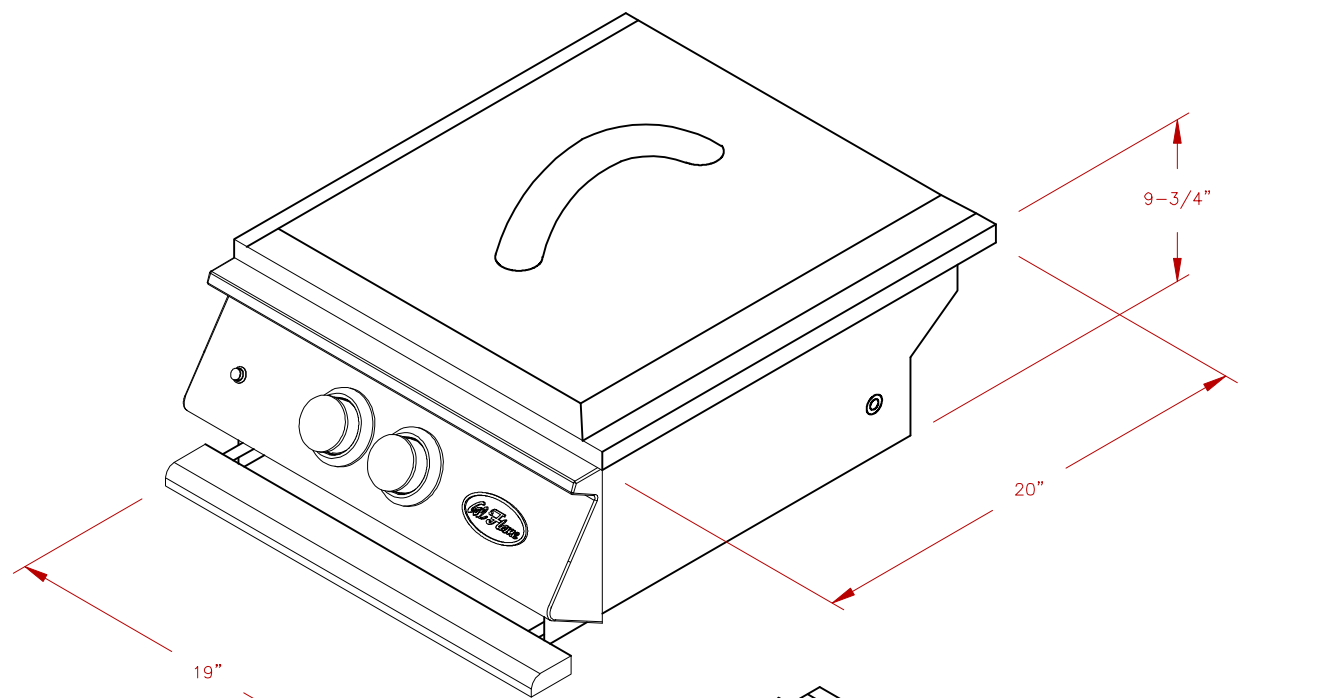

LINE	BBQ LINE
MODEL	POWER BURNER
NUM	

CUT OUT DIMENSIONS

NOTE:
DUE TO OUR CONTINUOUS IMPROVEMENT PROGRAM, ALL MODELS
AND SPECIFICATIONS ARE SUBJECT TO CHANGE WITHOUT NOTICE.

	TITLE 2018 BARBECUE LINE	
	POWER BURNER	
SCALE:	DWG NO.	DWG BY J.ORNELAS
REVISED	REV. DESCR.	DATE 10/10/2018