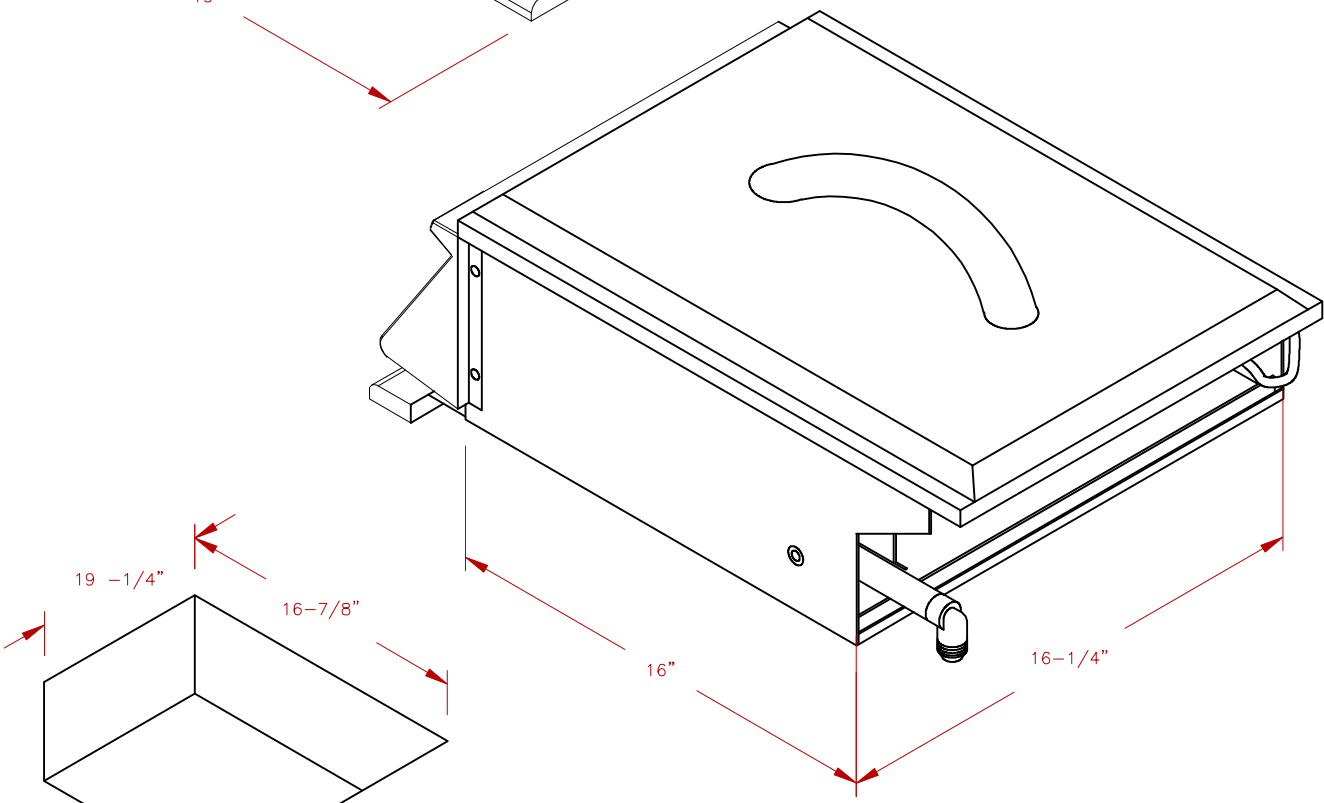

LINE	BBQ LINE
MODEL	POWER BURNER
NUM	

CUT OUT DIMENSIONS

NOTE:
DUE TO OUR CONTINUOUS IMPROVEMENT PROGRAM, ALL MODELS
AND SPECIFICATIONS ARE SUBJECT TO CHANGE WITHOUT NOTICE.

	TITLE 2018 BARBECUE LINE	
	POWER BURNER	
SCALE:	DWG NO.	DWG BY J.ORNELAS
REVISED	REV. DESCR.	DATE 10/10/2018