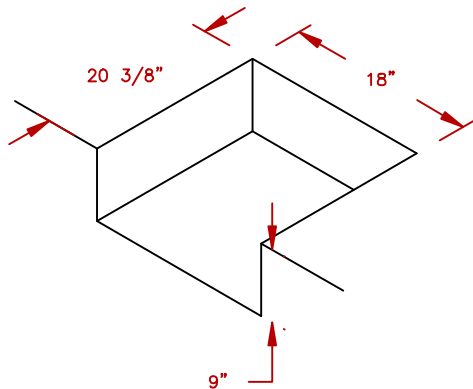

LINE	BBQ LINE
MODEL	POWER BURNER-LP
NUM	

CUT-OUT
DIMENSIONS

NOTE:
DUE TO OUR CONTINUOUS IMPROVEMENT PROGRAM, ALL MODELS
AND SPECIFICATIONS ARE SUBJECT TO CHANGE WITHOUT NOTICE.

	TITLE		2019 BARBECUE LINE ACCESSORIES-DROP IN- POWER BURNER-LP
	SCALE:	DWG NO.	DWG BY
REVISED	REV. DESCR.	DATE	
	BBQ18955P	J.ORNELAS	11/13/18