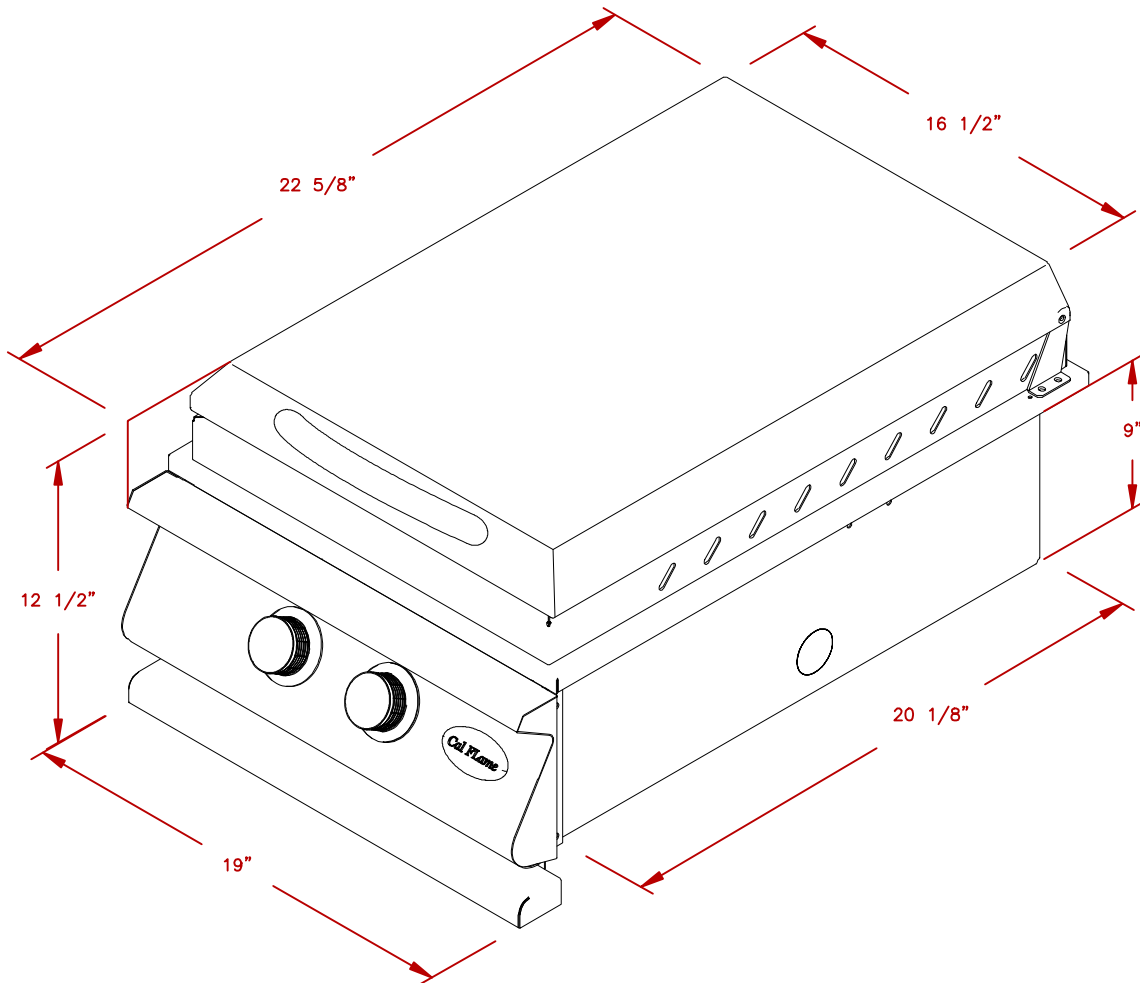

LINE	BBQ LINE
MODEL	POWER BURNER-LP
NUM	

CUT-OUT
DIMENSIONS

NOTE:
DUE TO OUR CONTINUOUS IMPROVEMENT PROGRAM, ALL MODELS
AND SPECIFICATIONS ARE SUBJECT TO CHANGE WITHOUT NOTICE.

	TITLE		2019 BARBECUE LINE ACCESSORIES-DROP IN- POWER BURNER-LP
	SCALE:	DWG NO.	DWG BY
REVISED	REV. DESCR.	DATE	
	BBQ18955P	J.ORNELAS	11/13/18