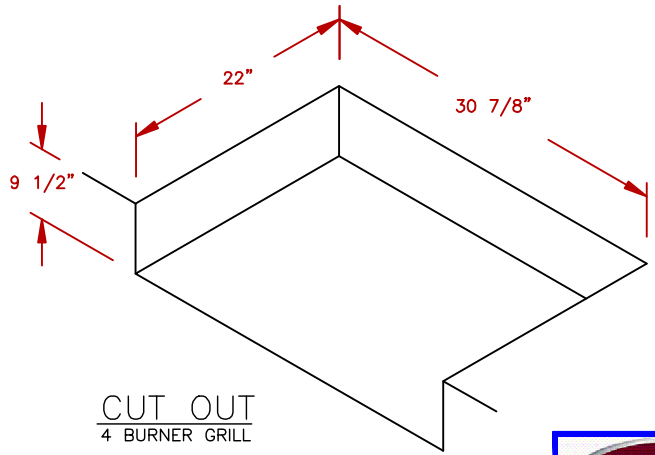

LINE	BBQ LINE
MODEL	4 BURNER CONV. GRILL
NUM	

ISOMETRIC
FRONT VIEW

ISOMETRIC
BACK VIEW

CUT OUT
4 BURNER GRILL

	TITLE		2018 BARBECUE LINE GRILLS 4 BURNER CONV. GRILL
	SCALE:	DWG NO.	DWG BY
N/A	BBQ18874CP	J.ORNELAS	
REVISED	REV. DESCR.	DATE	
		06/06/18	