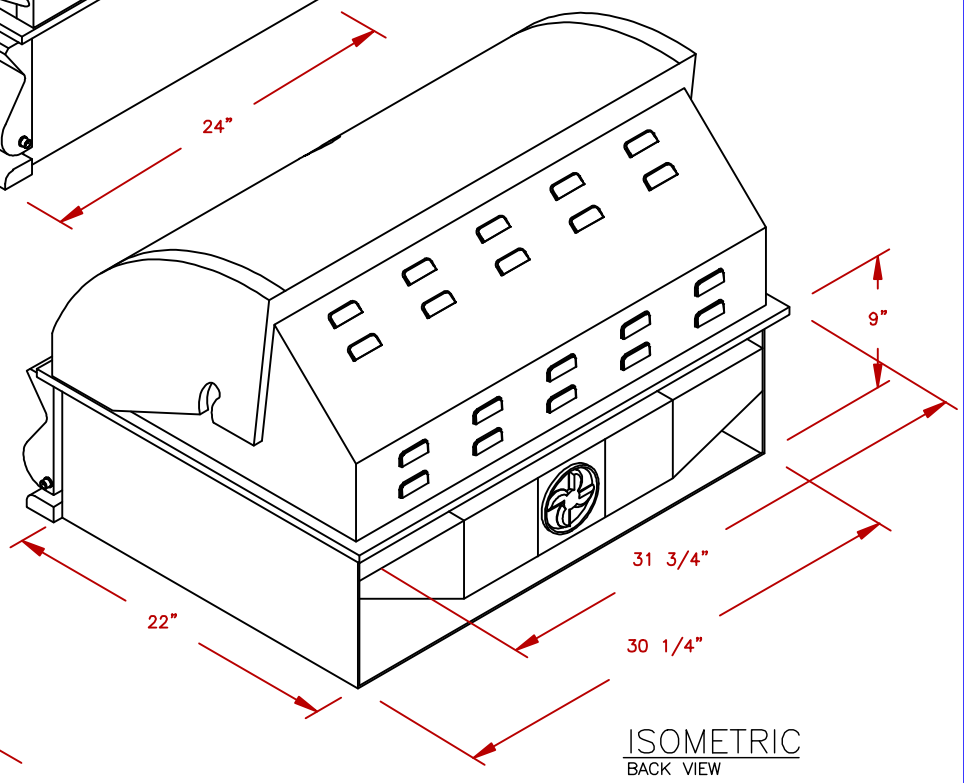

LINE	BBQ LINE
MODEL	4 BURNER CONV. GRILL
NUM	

ISOMETRIC
FRONT VIEW

ISOMETRIC
BACK VIEW

CUT OUT
4 BURNER GRILL

	TITLE		2018 BARBECUE LINE GRILLS 4 BURNER CONV. GRILL
	SCALE:	DWG NO.	DWG BY
N/A	BBQ18874CP	J.ORNELAS	
REVISED	REV. DESCR.	DATE	
		06/06/18	