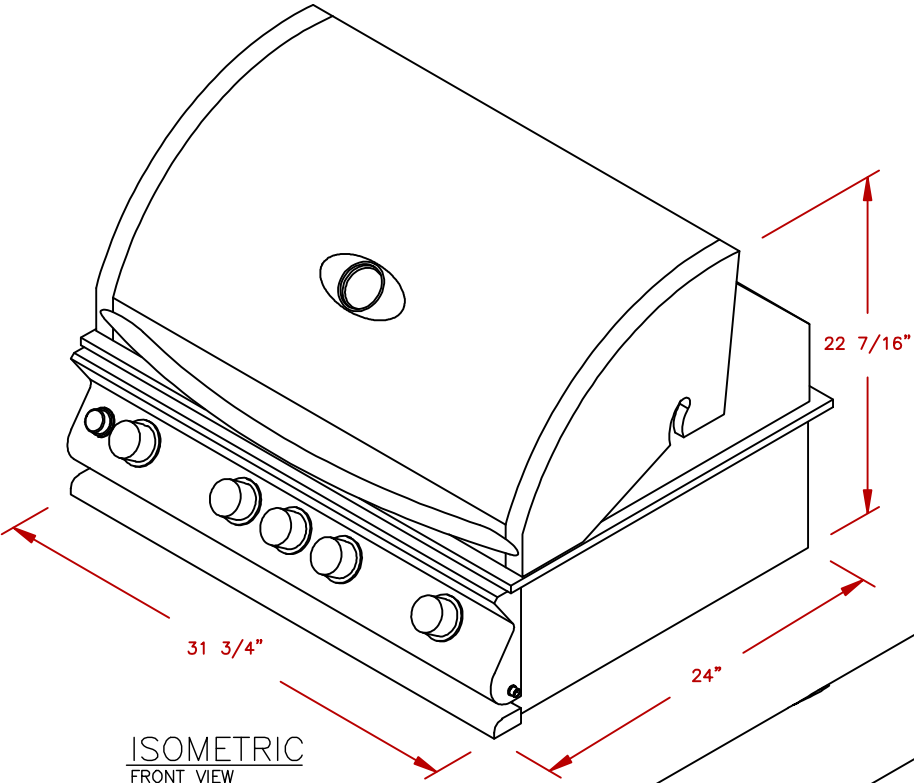

LINE	BBQ LINE
MODEL	4 BURNER CONV. GRILL
NUM	

ISOMETRIC
FRONT VIEW

ISOMETRIC
BACK VIEW

CUT OUT
4 BURNER GRILL

	TITLE		2018 BARBECUE LINE GRILLS 4 BURNER CONV. GRILL
	SCALE:	DWG NO.	DWG BY
N/A	BBQ18874CP	J.ORNELAS	
REVISED	REV. DESCR.	DATE	
		06/06/18	