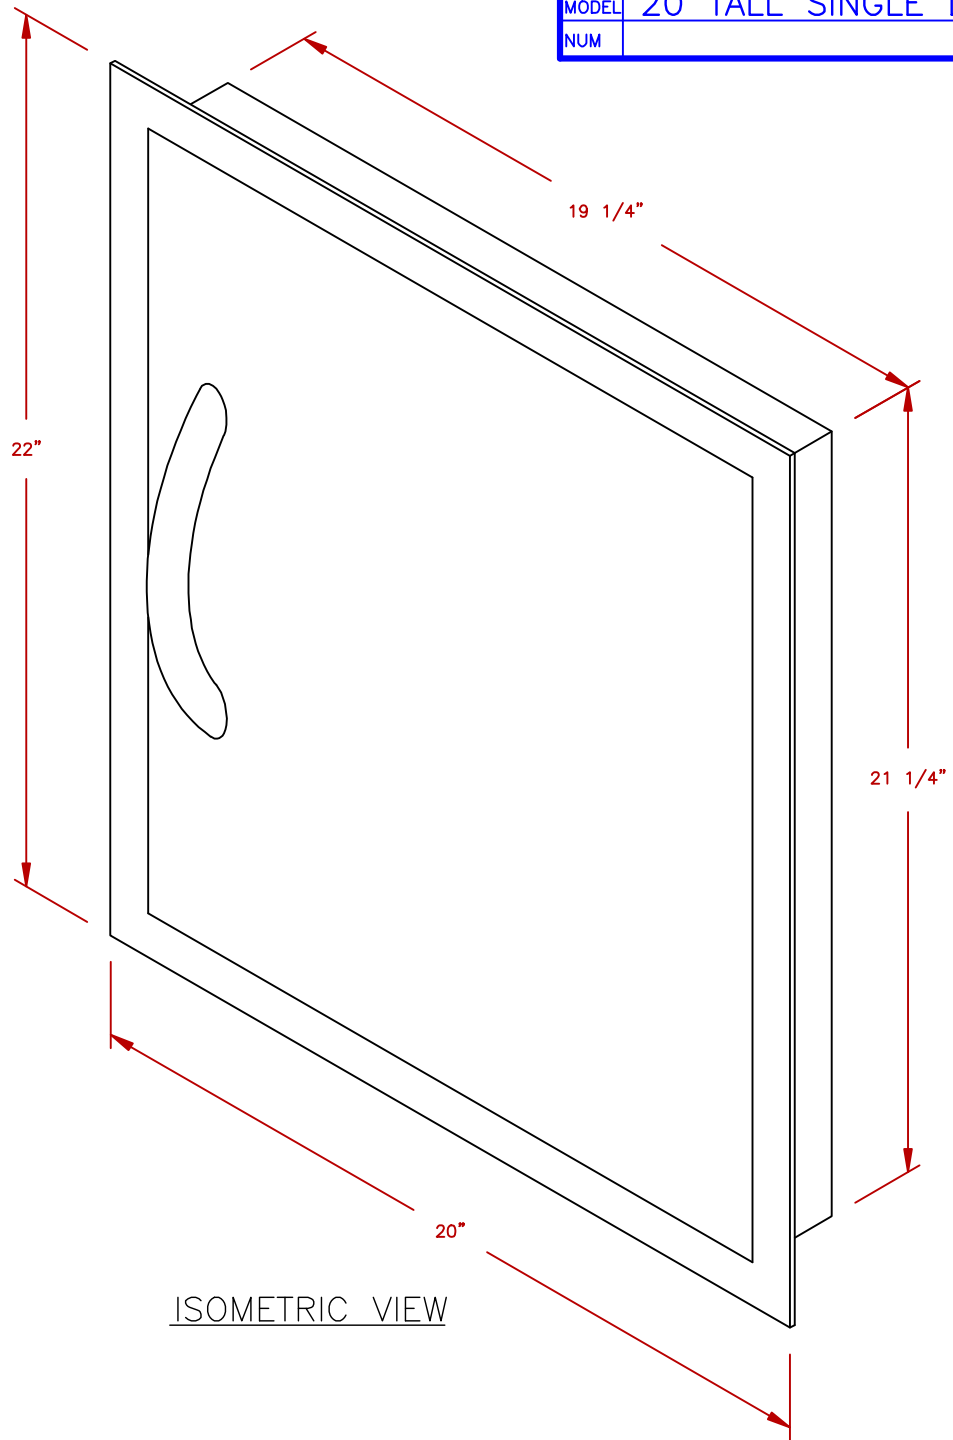

LINE	BBQ LINE
MODEL	20 TALL SINGLE DOOR
NUM	

NOTE:
DUE TO OUR CONTINUOUS IMPROVEMENT PROGRAM, ALL MODELS
AND SPECIFICATIONS ARE SUBJECT TO CHANGE WITHOUT NOTICE.

	TITLE 2019 BARBECUE LINE DOORS & DRAWERS 20 TALL SINGLE DOOR	
	SCALE: 	DWG NO. BBQ16841P-20
REVISED 	REV. DESCR. 	DATE 11/27/18