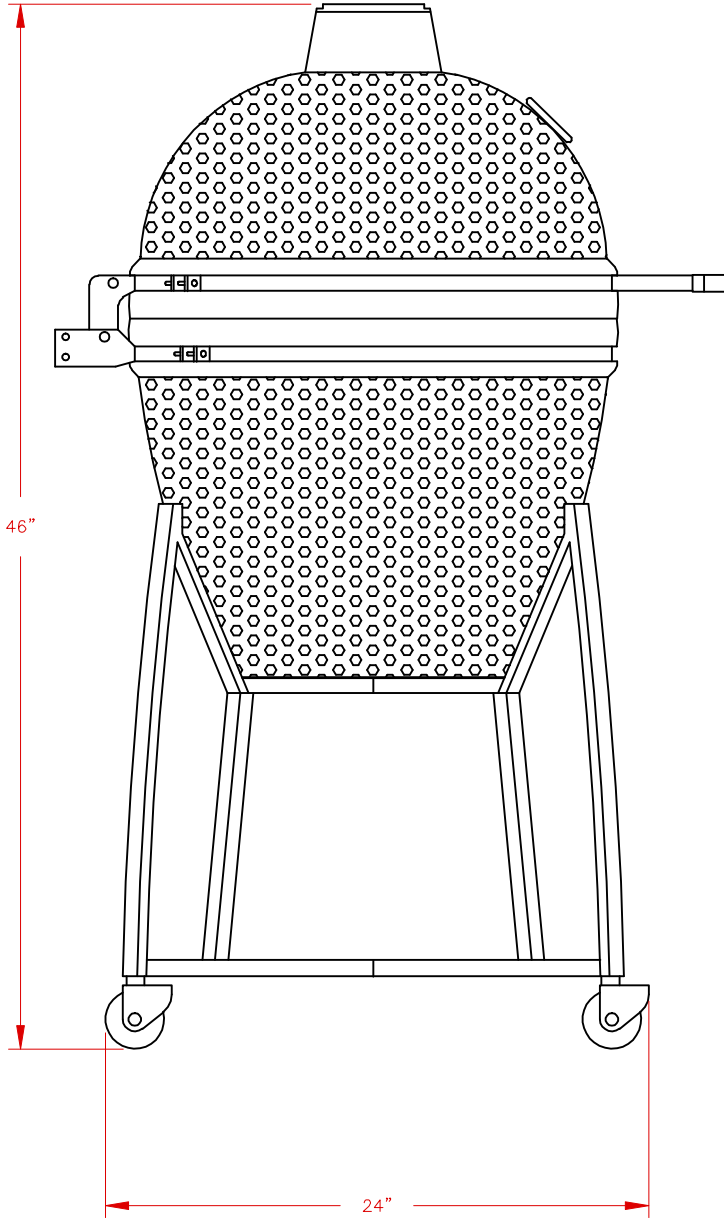

LINE	BBQ LINE
MODEL	BBQ15K21
REF.	

SIDE VIEW

TOP VIEW

	TITLE 2019 BARBECUE LINE KAMADO SMOKER BBQ15K21	
	SCALE:	DWG NO.
REVISED A	REV. DESCR.	DATE 11/14/2018

NOTE:
DUE TO OUR CONTINUOUS IMPROVEMENT PROGRAM, ALL MODELS
AND SPECIFICATIONS ARE SUBJECT TO CHANGE WITHOUT NOTICE.