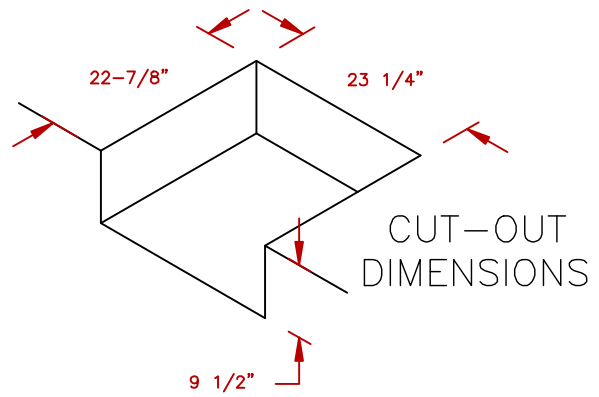

LINE	BBQ LINE
MODEL	HIBACHI DROP IN GRILL-LP
NUM	

NOTE:
DUE TO OUR CONTINUOUS IMPROVEMENT PROGRAM, ALL MODELS
AND SPECIFICATIONS ARE SUBJECT TO CHANGE WITHOUT NOTICE.

	TITLE 2019 BARBECUE LINE ACCESSORIES-DROP IN- HIBACHI DROP IN GRILL-LP	
	SCALE:	DWG NO. BBQ14900P
REVISED	REV. DESCR.	DATE 11/13/18