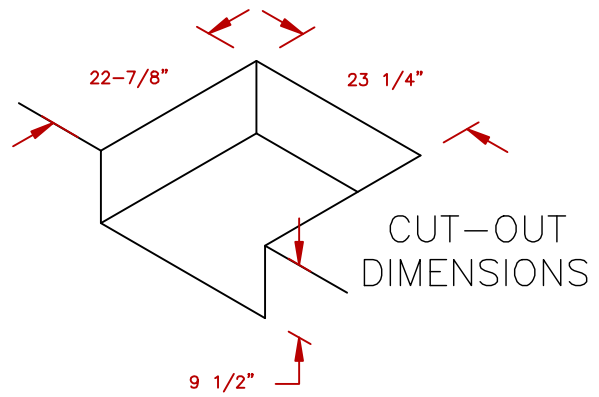

LINE	BBQ LINE
MODEL	HIBACHI DROP IN GRILL-LP
NUM	

NOTE:  
DUE TO OUR CONTINUOUS IMPROVEMENT PROGRAM, ALL MODELS  
AND SPECIFICATIONS ARE SUBJECT TO CHANGE WITHOUT NOTICE.

	TITLE 2018 BARBECUE LINE ACCESSORIES-DROP IN- HIBACHI DROP IN GRILL-LP	
	SCALE:	DWG NO. BBQ14900P
REVISED	REV. DESCR.	DATE 12/01/17