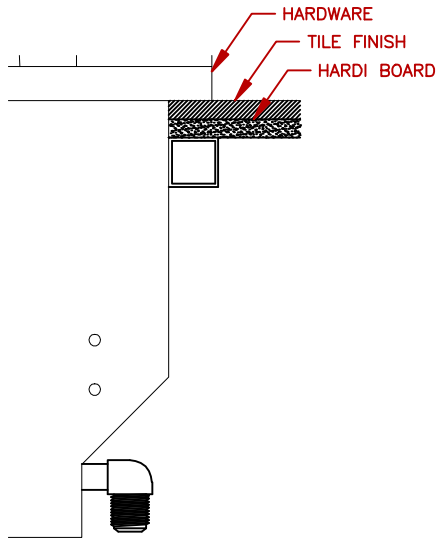

LINE	BBQ LINE
MODEL	HIBACHI DROP IN GRILL-LP
NUM	

NOTE:
DUE TO OUR CONTINUOUS IMPROVEMENT PROGRAM, ALL MODELS
AND SPECIFICATIONS ARE SUBJECT TO CHANGE WITHOUT NOTICE.

	TITLE 2019 BARBECUE LINE ACCESSORIES-DROP IN- HIBACHI DROP IN GRILL-LP	
	SCALE:	DWG NO. BBQ14900P
REVISED	REV. DESCR.	DATE 11/13/18