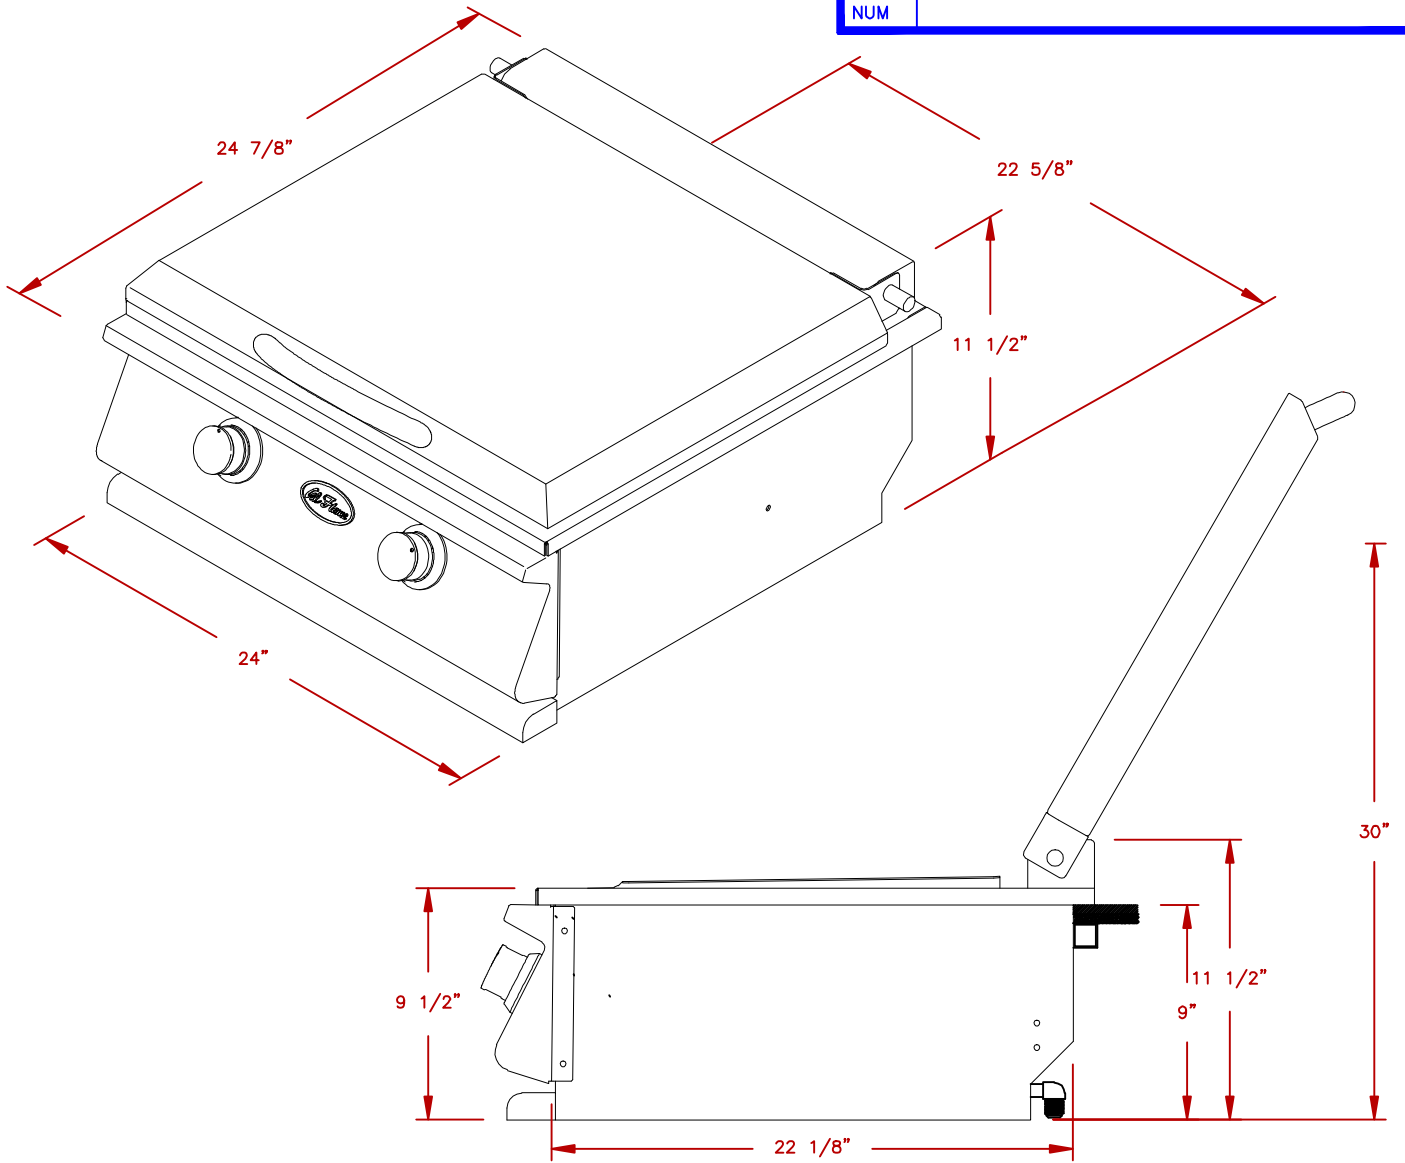

LINE	BBQ LINE
MODEL	HIBACHI DROP IN GRILL-LP
NUM	

NOTE:  
DUE TO OUR CONTINUOUS IMPROVEMENT PROGRAM, ALL MODELS  
AND SPECIFICATIONS ARE SUBJECT TO CHANGE WITHOUT NOTICE.

	TITLE 2018 BARBECUE LINE ACCESSORIES-DROP IN- HIBACHI DROP IN GRILL-LP	
	SCALE:	DWG NO. BBQ14900P
REVISED	REV. DESCR.	DATE 12/01/17