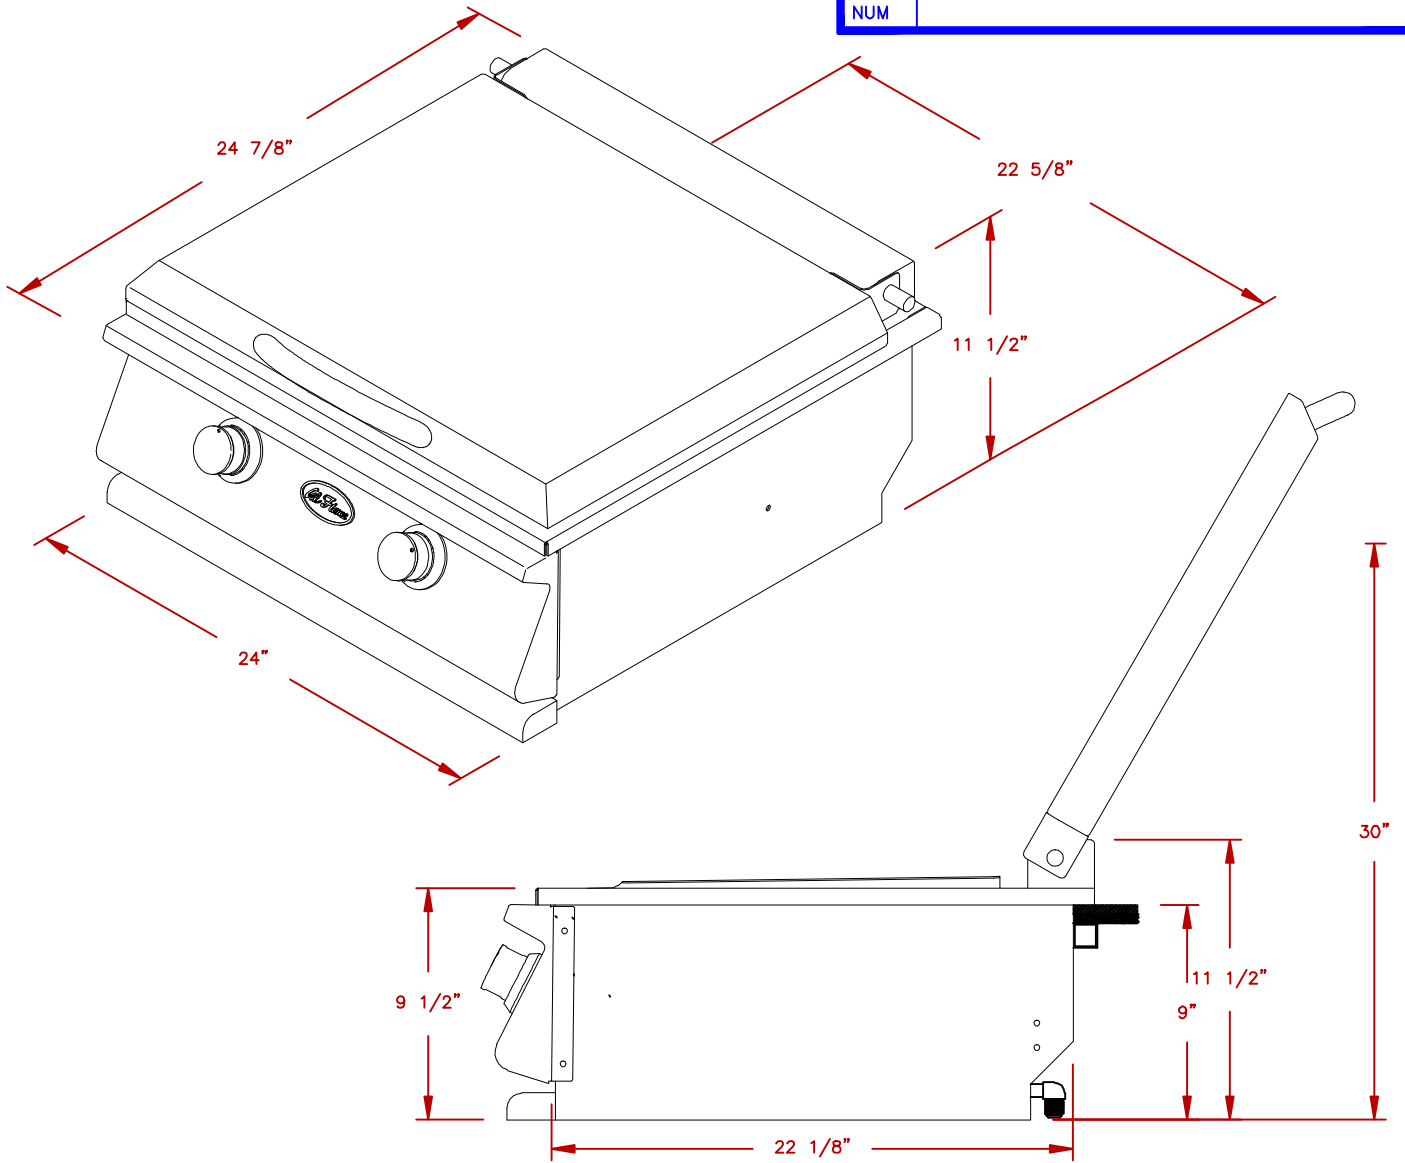

LINE	BBQ LINE
MODEL	HIBACHI DROP IN GRILL-LP
NUM	

NOTE:
DUE TO OUR CONTINUOUS IMPROVEMENT PROGRAM, ALL MODELS
AND SPECIFICATIONS ARE SUBJECT TO CHANGE WITHOUT NOTICE.

	TITLE 2019 BARBECUE LINE ACCESSORIES-DROP IN- HIBACHI DROP IN GRILL-LP	
	SCALE:	DWG NO. BBQ14900P
REVISED	REV. DESCR.	DATE 11/13/18