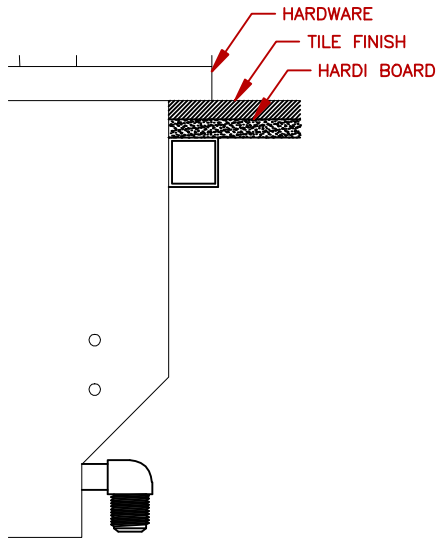

LINE	BBQ LINE
MODEL	HIBACHI DROP IN GRILL-LP
NUM	

NOTE:  
DUE TO OUR CONTINUOUS IMPROVEMENT PROGRAM, ALL MODELS  
AND SPECIFICATIONS ARE SUBJECT TO CHANGE WITHOUT NOTICE.

	TITLE 2018 BARBECUE LINE ACCESSORIES-DROP IN- HIBACHI DROP IN GRILL-LP	
	SCALE:	DWG NO. BBQ14900P
REVISED	REV. DESCR.	DATE 12/01/17