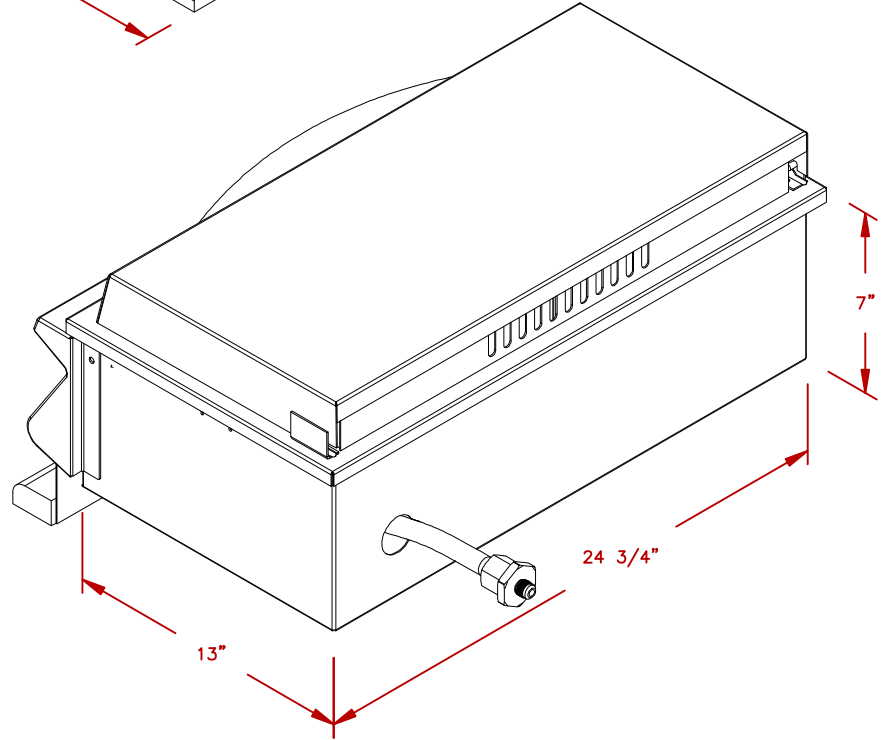

LINE	BBQ LINE
MODEL	DLX DOUBLE SIDE BY SIDE BRN.
NUM	

CUT OUT DIMENSIONS

NOTE:
DUE TO OUR CONTINUOUS IMPROVEMENT PROGRAM, ALL MODELS
AND SPECIFICATIONS ARE SUBJECT TO CHANGE WITHOUT NOTICE.

	TITLE 2019 BARBECUE LINE SIDE BURNERS DLX DOUBLE SIDE BY SIDE BRN.	
	SCALE:	DWG NO. BBQ13954P
REVISED	REV. DESCR.	DWG BY J.ORNELAS DATE 11/13/18