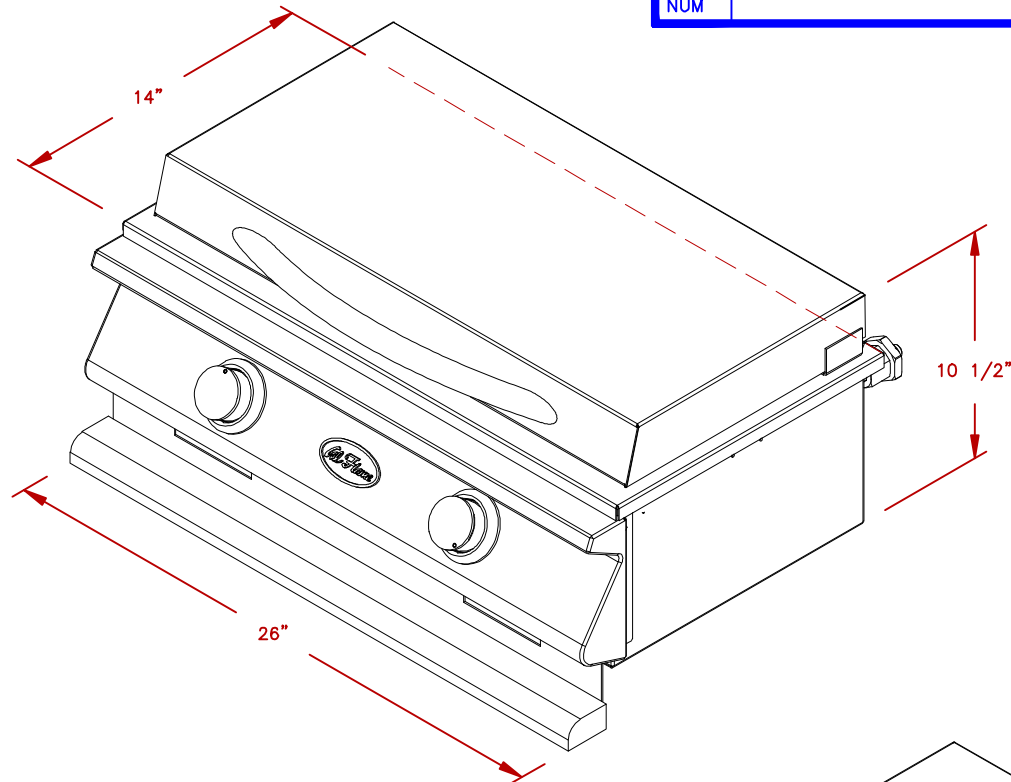

LINE	BBQ LINE
MODEL	DLX DOUBLE SIDE BY SIDE BRN.
NUM	

CUT OUT DIMENSIONS

NOTE:
DUE TO OUR CONTINUOUS IMPROVEMENT PROGRAM, ALL MODELS
AND SPECIFICATIONS ARE SUBJECT TO CHANGE WITHOUT NOTICE.

	TITLE 2019 BARBECUE LINE SIDE BURNERS DLX DOUBLE SIDE BY SIDE BRN.	
	SCALE:	DWG NO. BBQ13954P
REVISED	REV. DESCR.	DWG BY J.ORNELAS DATE 11/13/18