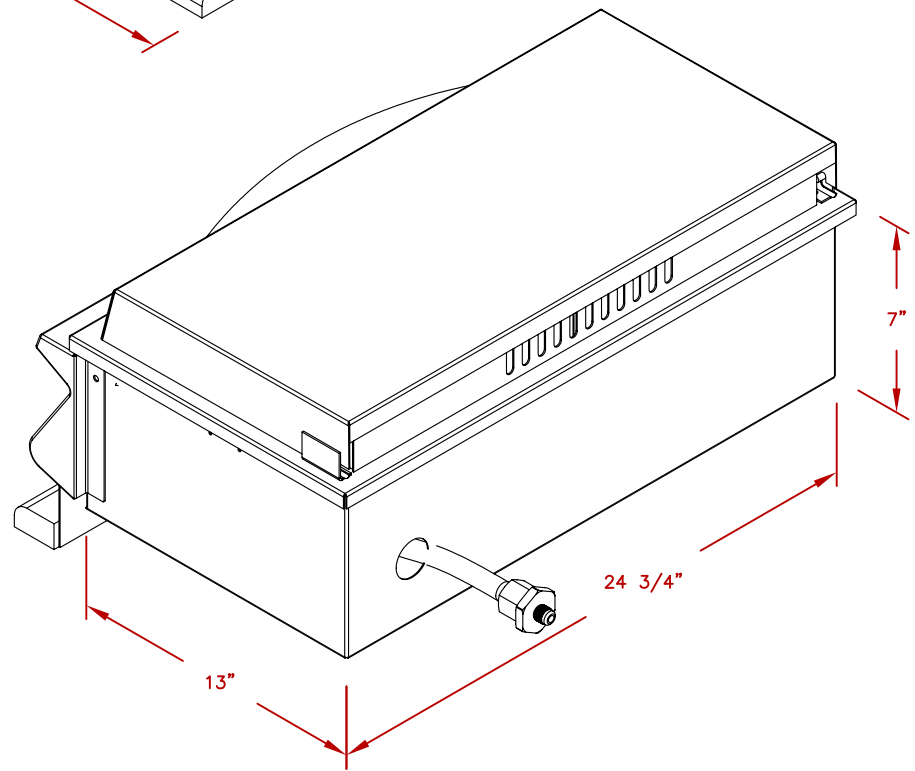

LINE	BBQ LINE	
MODEL	DLX DOUBLE SIDE BY SIDE BRN.	
NUM		

CUT OUT DIMENSIONS

	TITLE 2017 BARBECUE LINE SIDE BURNERS DLX DOUBLE SIDE BY SIDE BRN.	
	SCALE:	DWG NO. BBQ13954P
REVISED	REV. DESCR.	DATE 12/14/16