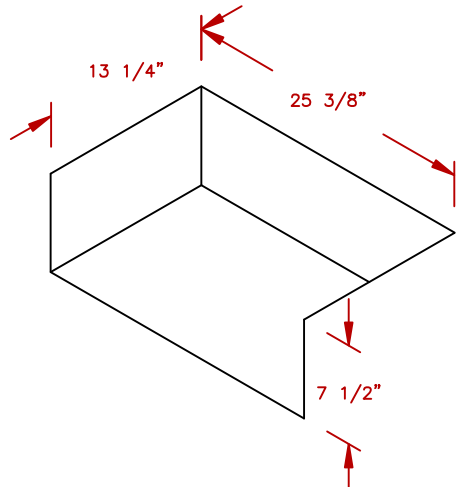

LINE	BBQ LINE
MODEL	DLX DOUBLE SIDE BY SIDE BRN.
NUM	

CUT OUT DIMENSIONS

NOTE:
DUE TO OUR CONTINUOUS IMPROVEMENT PROGRAM, ALL MODELS
AND SPECIFICATIONS ARE SUBJECT TO CHANGE WITHOUT NOTICE.

	TITLE 2019 BARBECUE LINE SIDE BURNERS DLX DOUBLE SIDE BY SIDE BRN.	
	SCALE:	DWG NO. BBQ13954P
REVISED	REV. DESCR.	DWG BY J.ORNELAS DATE 11/13/18