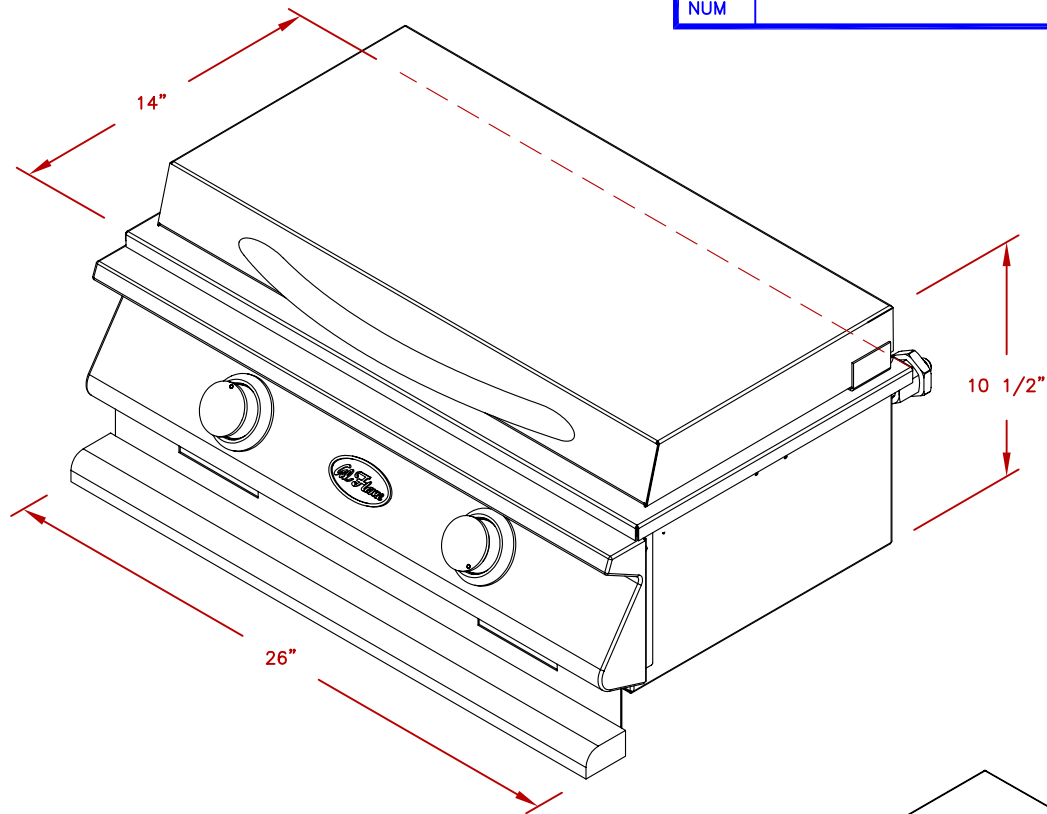

LINE	BBQ LINE	
MODEL	DLX DOUBLE SIDE BY SIDE BRN.	
NUM		

CUT OUT DIMENSIONS

	TITLE 2017 BARBECUE LINE SIDE BURNERS DLX DOUBLE SIDE BY SIDE BRN.	
	SCALE:	DWG NO. BBQ13954P
REVISED	REV. DESCR.	DATE 12/14/16