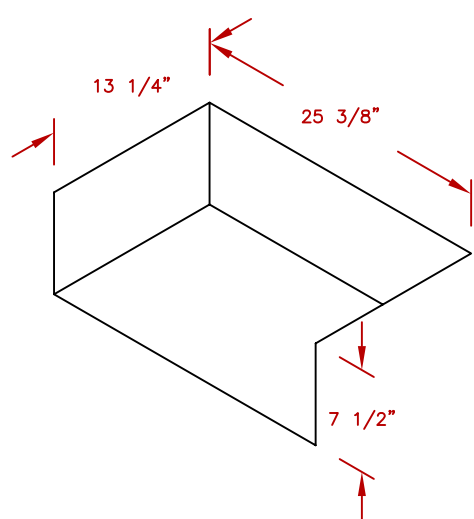

LINE	BBQ LINE	
MODEL	DLX DOUBLE SIDE BY SIDE BRN.	
NUM		

CUT OUT DIMENSIONS

	TITLE 2017 BARBECUE LINE SIDE BURNERS DLX DOUBLE SIDE BY SIDE BRN.	
	SCALE:	DWG NO. BBQ13954P
REVISED	REV. DESCR.	DATE 12/14/16