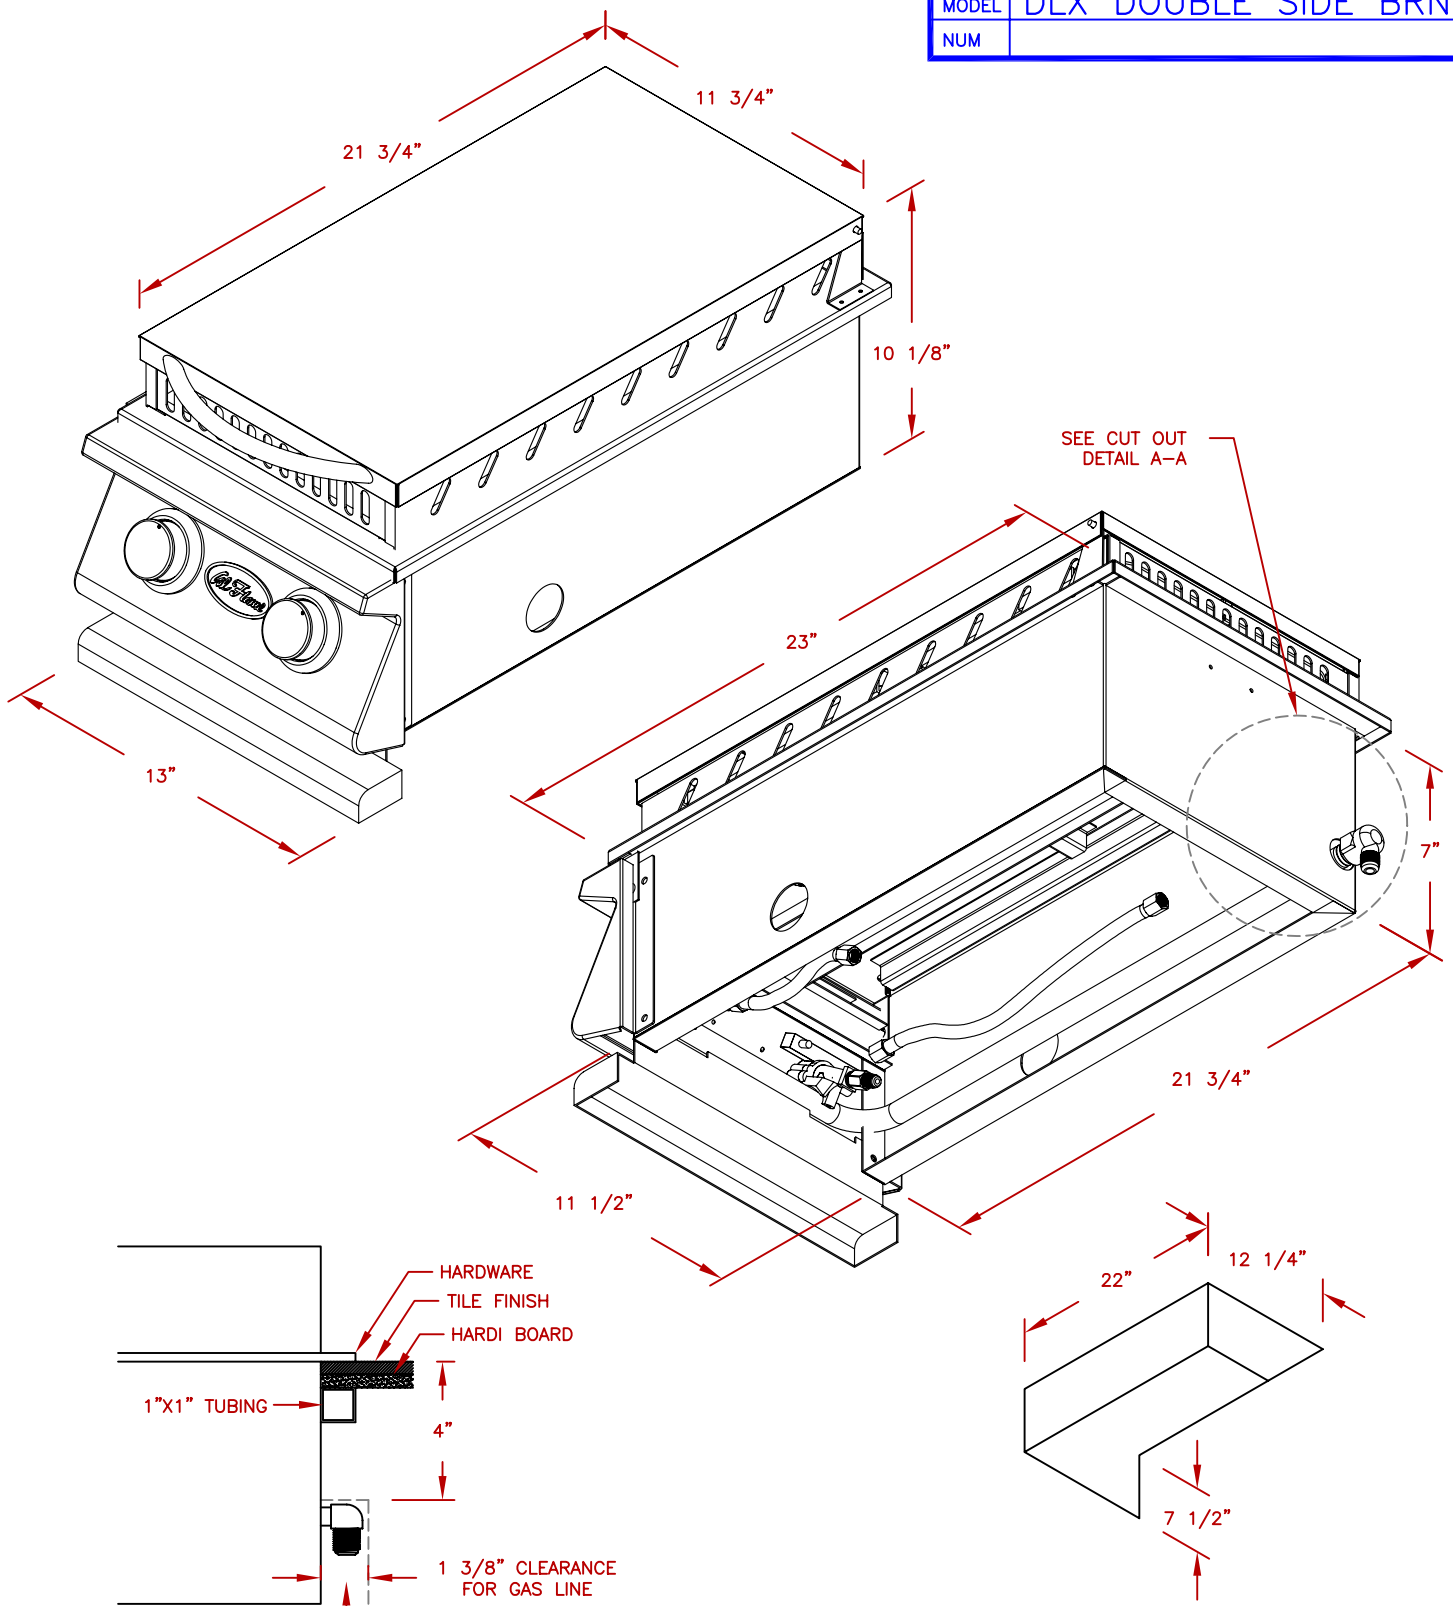

LINE	BBQ LINE
MODEL	DLX DOUBLE SIDE BRN.
NUM	

CUT OUT DIMENSIONS

CUT OUT DETAIL A-A

TYP. CAL FLAME CROSS SECTION OF CUT OUT FOR GAS LINE. PRIVATE CONTRACTOR MUST ALLOW CLEARANCE FOR GAS LINE.

NOTE: DUE TO OUR CONTINUOUS IMPROVEMENT PROGRAM, ALL MODELS AND SPECIFICATIONS ARE SUBJECT TO CHANGE WITHOUT NOTICE.

	TITLE	
	2017 BARBECUE LINE SIDE BURNERS DLX DOUBLE SIDE BRN.	
SCALE:	DWG NO.	DWG BY
	BBQ13899	G.GARCIA
REVISED	REV. DESCR.	DATE
		12/14/16