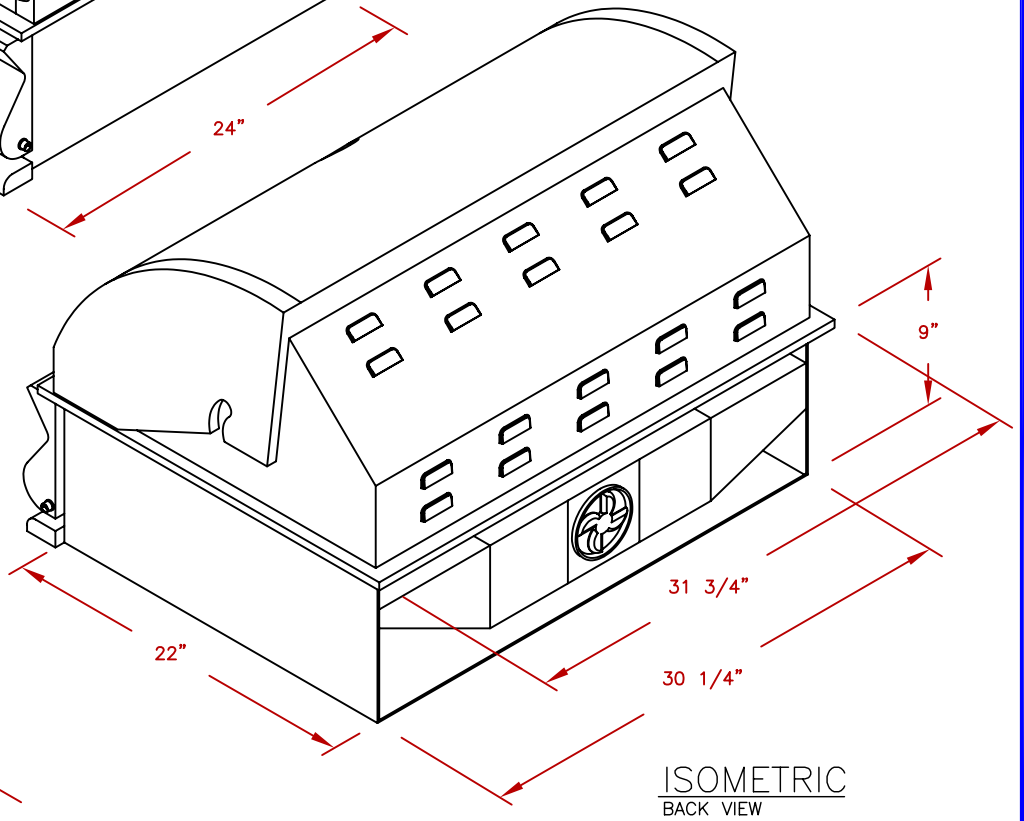

LINE	BBQ LINE
MODEL	4 BURNER CONV. GRILL
NUM	

ISOMETRIC
FRONT VIEW

ISOMETRIC
BACK VIEW

CUT OUT
4 BURNER GRILL

	TITLE 2017 BARBECUE LINE GRILLS 4 BURNER CONV. GRILL	
	SCALE: N/A	DWG NO. BBQ13874CP
REVISED	REV. DESCR.	DATE 12/14/16