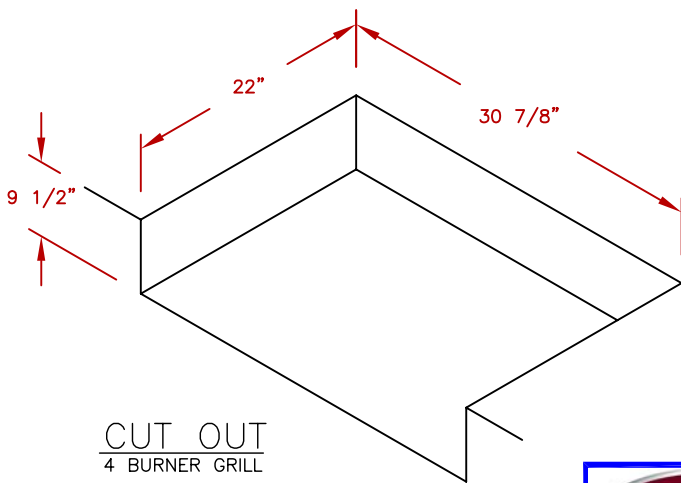

LINE	BBQ LINE
MODEL	4 BURNER CONV. GRILL
NUM	

ISOMETRIC
FRONT VIEW

ISOMETRIC
BACK VIEW

CUT OUT
4 BURNER GRILL

	TITLE 2017 BARBECUE LINE GRILLS 4 BURNER CONV. GRILL	
	SCALE: N/A	DWG NO. BBQ13874CP
REVISED	REV. DESCR.	DATE 12/14/16