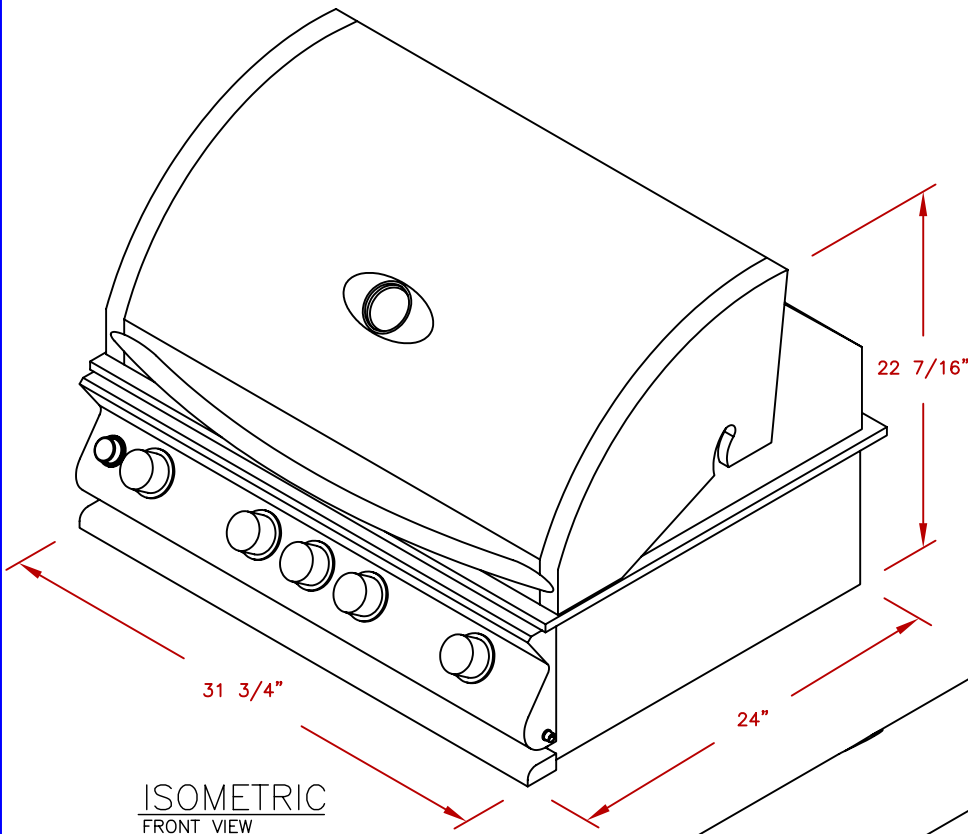

LINE	BBQ LINE
MODEL	4 BURNER CONV. GRILL
NUM	

ISOMETRIC
FRONT VIEW

ISOMETRIC
BACK VIEW

CUT OUT
4 BURNER GRILL

	TITLE 2017 BARBECUE LINE GRILLS 4 BURNER CONV. GRILL	
	SCALE: N/A	DWG NO. BBQ13874CP
REVISED	REV. DESCR.	DATE 12/14/16