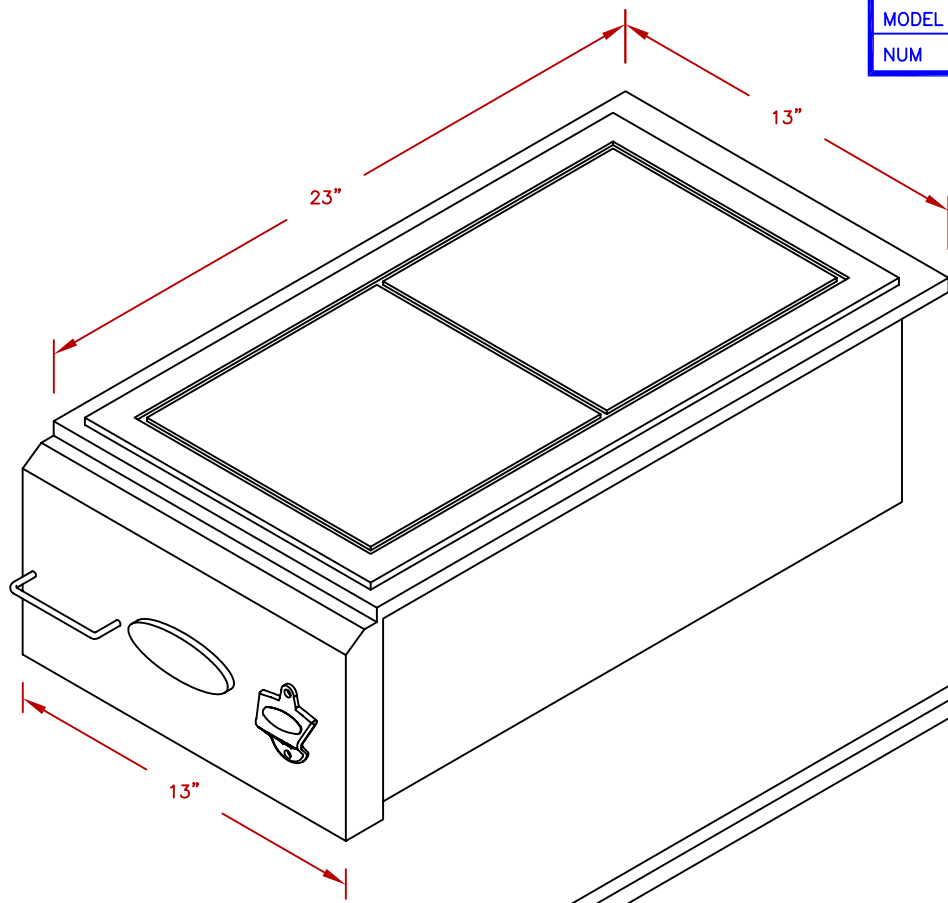

LINE	BBQ LINE
MODEL	12" COCKTAIL CENTER
NUM	

CUT OUT DIMENSIONS

TITLE  
2017 BARBECUE LINE  
ACCESSORIES-DROP IN-  
12" COCKTAIL CENTER

SCALE:

DWG NO.  
BBQ12842P-12

DWG BY  
G.GARCIA

REVISED

REV. DESCR.