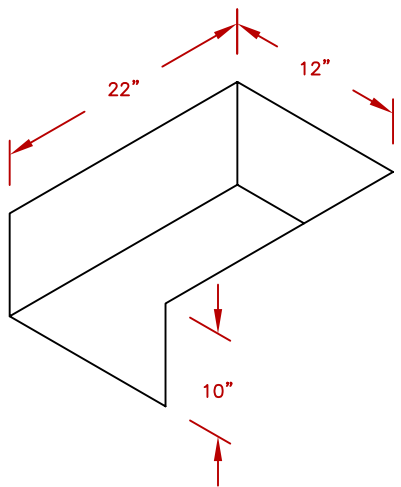

LINE	BBQ LINE
MODEL	12" COCKTAIL CENTER
NUM	

CUT OUT DIMENSIONS

TITLE  
2017 BARBECUE LINE  
ACCESSORIES-DROP IN-  
12" COCKTAIL CENTER

SCALE:

DWG NO.  
BBQ12842P-12

DWG BY  
G.GARCIA

REVISED

REV. DESCR.