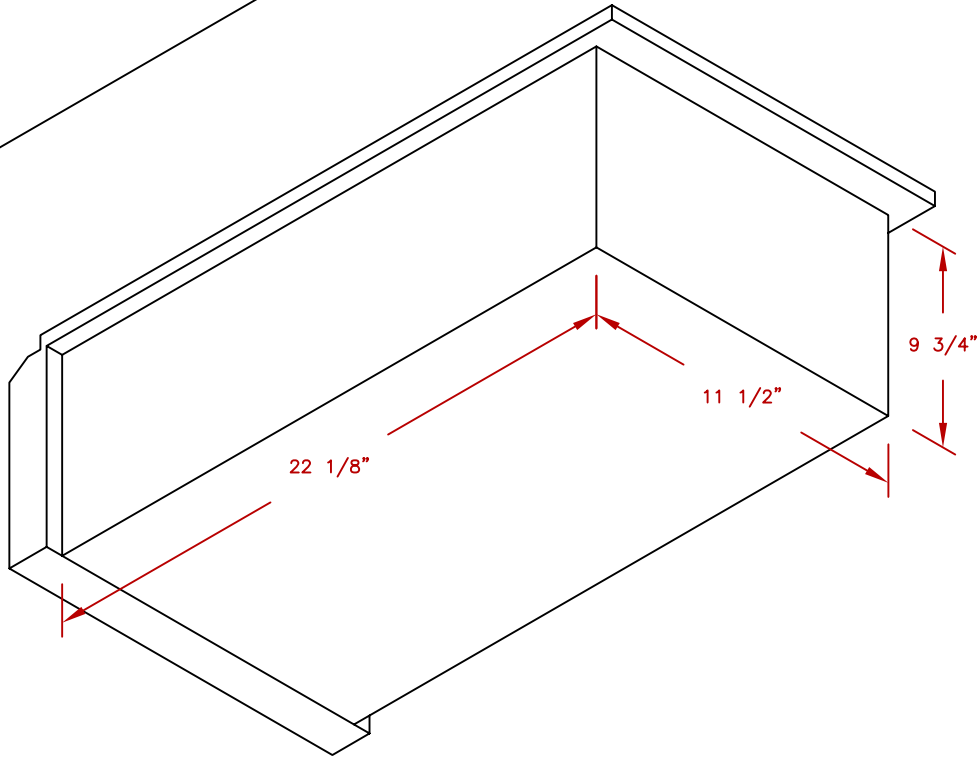

LINE	BBQ LINE
MODEL	12" COCKTAIL CENTER
NUM	

CUT OUT DIMENSIONS

TITLE  
2017 BARBECUE LINE  
ACCESSORIES-DROP IN-  
12" COCKTAIL CENTER

SCALE:

DWG NO.  
BBQ12842P-12

DWG BY  
G.GARCIA

REVISED

REV. DESCR.