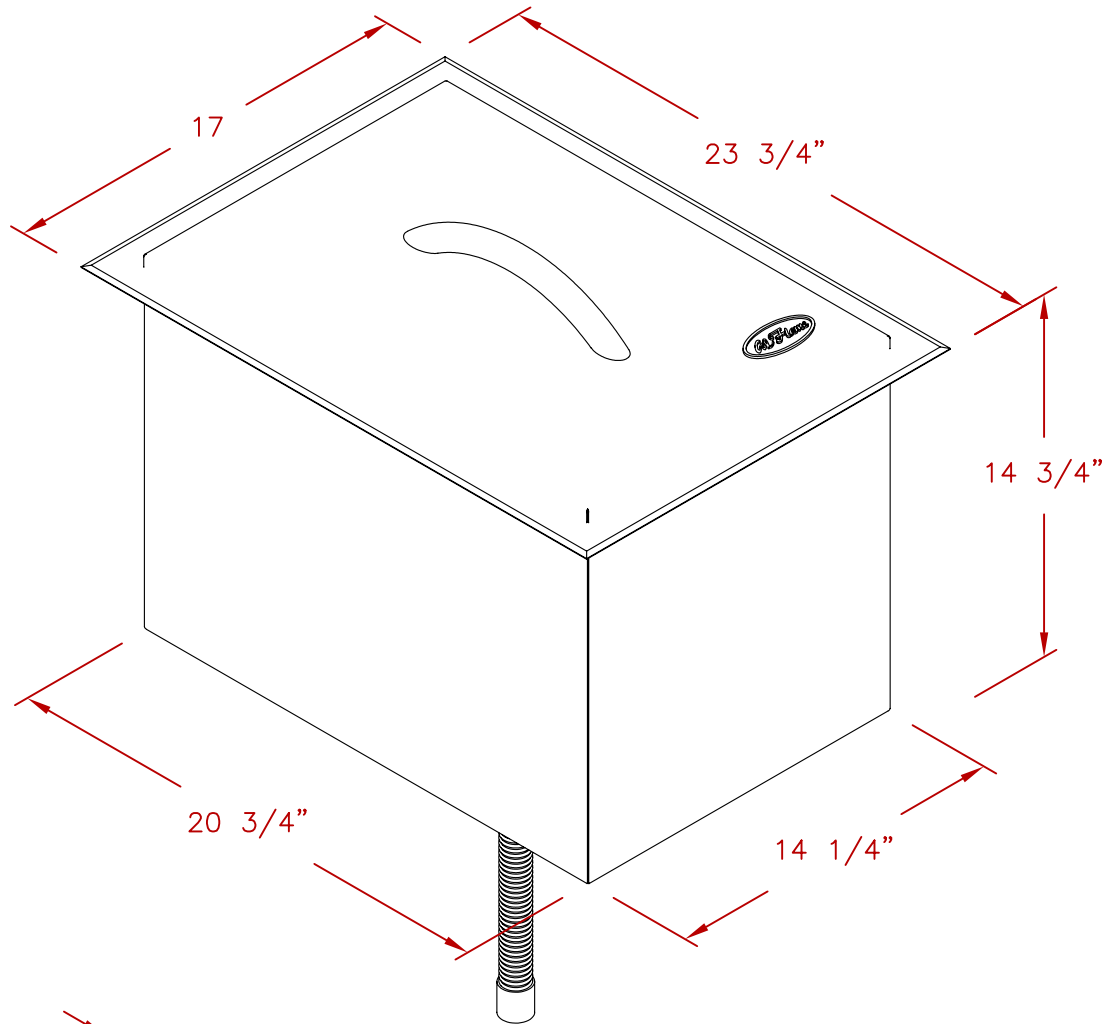

LINE	BBQ LINE
MODEL	DROP IN ICE BUCKET
NUM	

CUT OUT DIMENSIONS

	TITLE 2017 BARBECUE LINE ACCESSORIES-DROP IN- DROP IN ICE BUCKET	
	SCALE:	DWG NO. BBQ11864
REVISED	REV. DESCR.	DWG BY G.GARCIA
NOTE: DUE TO OUR CONTINUOUS IMPROVEMENT PROGRAM, ALL MODELS AND SPECIFICATIONS ARE SUBJECT TO CHANGE WITHOUT NOTICE.		DATE 12/14/16