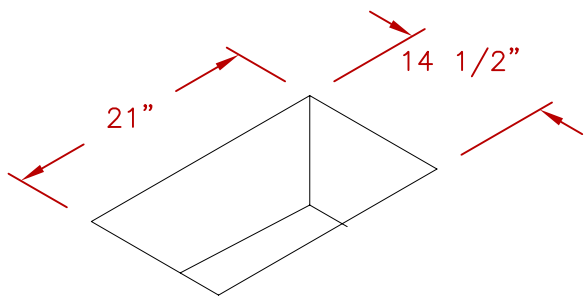

LINE	BBQ LINE
MODEL	DROP IN ICE BUCKET
NUM	

CUT OUT DIMENSIONS

	TITLE 2017 BARBECUE LINE ACCESSORIES-DROP IN- DROP IN ICE BUCKET	
	SCALE:	DWG NO. BBQ11864
REVISED	REV. DESCR.	DWG BY G.GARCIA
NOTE: DUE TO OUR CONTINUOUS IMPROVEMENT PROGRAM, ALL MODELS AND SPECIFICATIONS ARE SUBJECT TO CHANGE WITHOUT NOTICE.		DATE 12/14/16