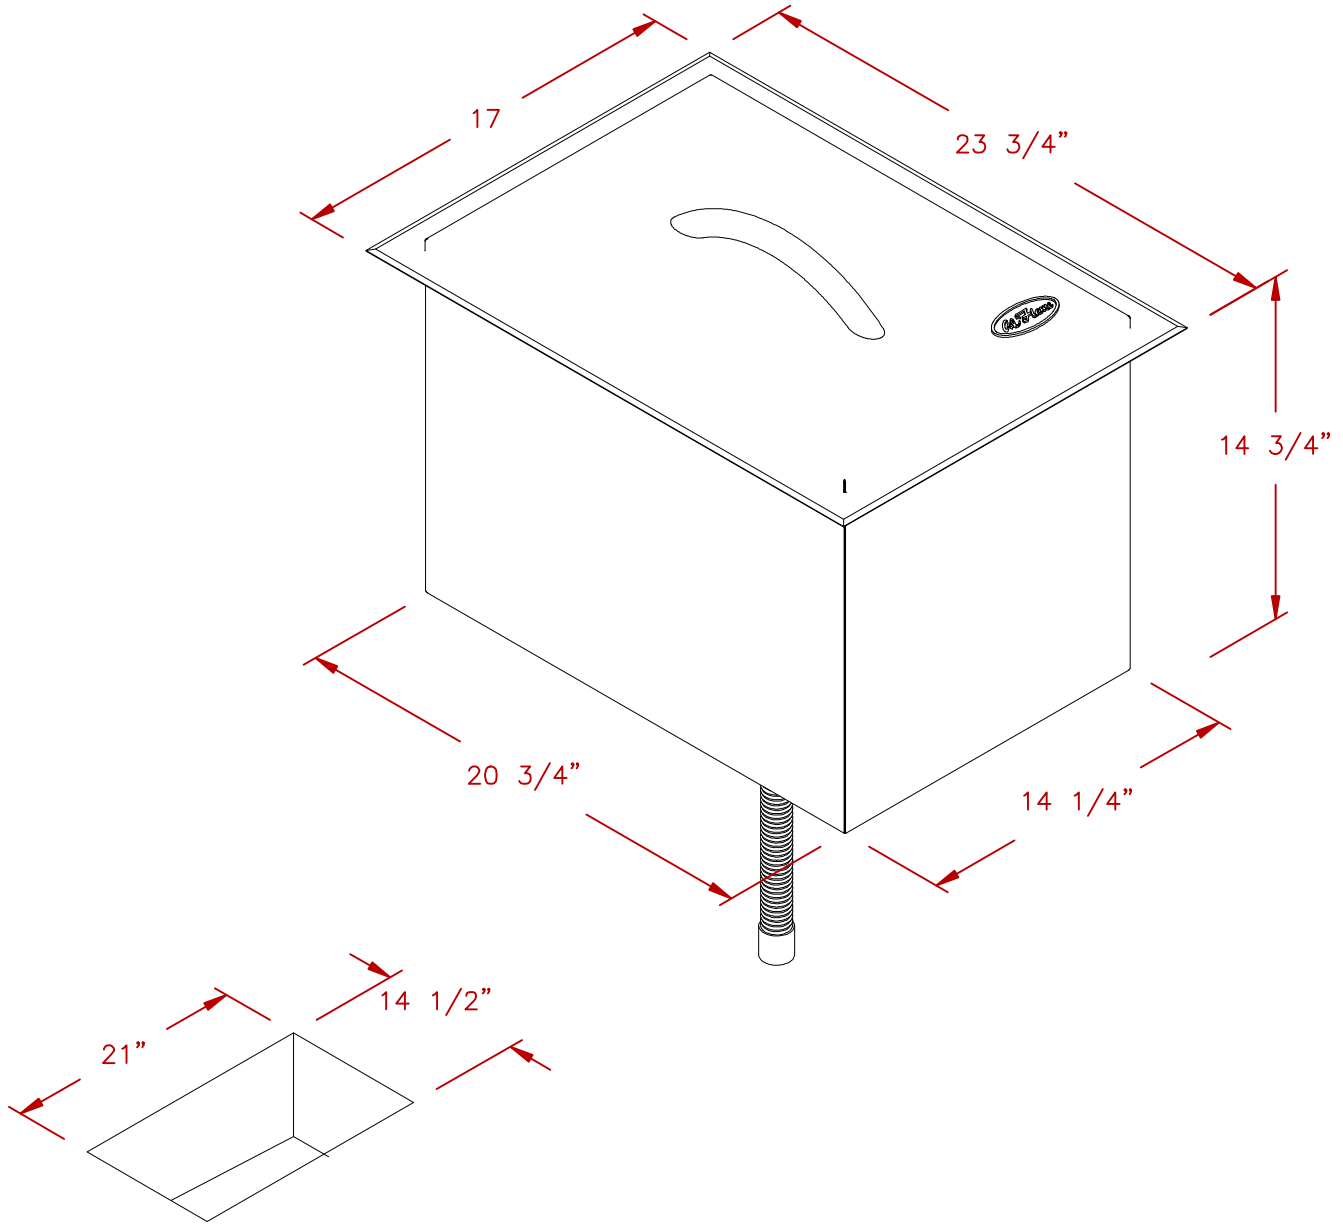

LINE	BBQ LINE
MODEL	DROP IN ICE BUCKET
NUM	

CUT OUT DIMENSIONS

	TITLE 2019 BARBECUE LINE ACCESSORIES-DROP IN- DROP IN ICE BUCKET	
	SCALE:	DWG NO. BBQ14864
REVISED	REV. DESCR.	DATE 11/13/18

NOTE:  
DUE TO OUR CONTINUOUS IMPROVEMENT PROGRAM, ALL MODELS  
AND SPECIFICATIONS ARE SUBJECT TO CHANGE WITHOUT NOTICE.