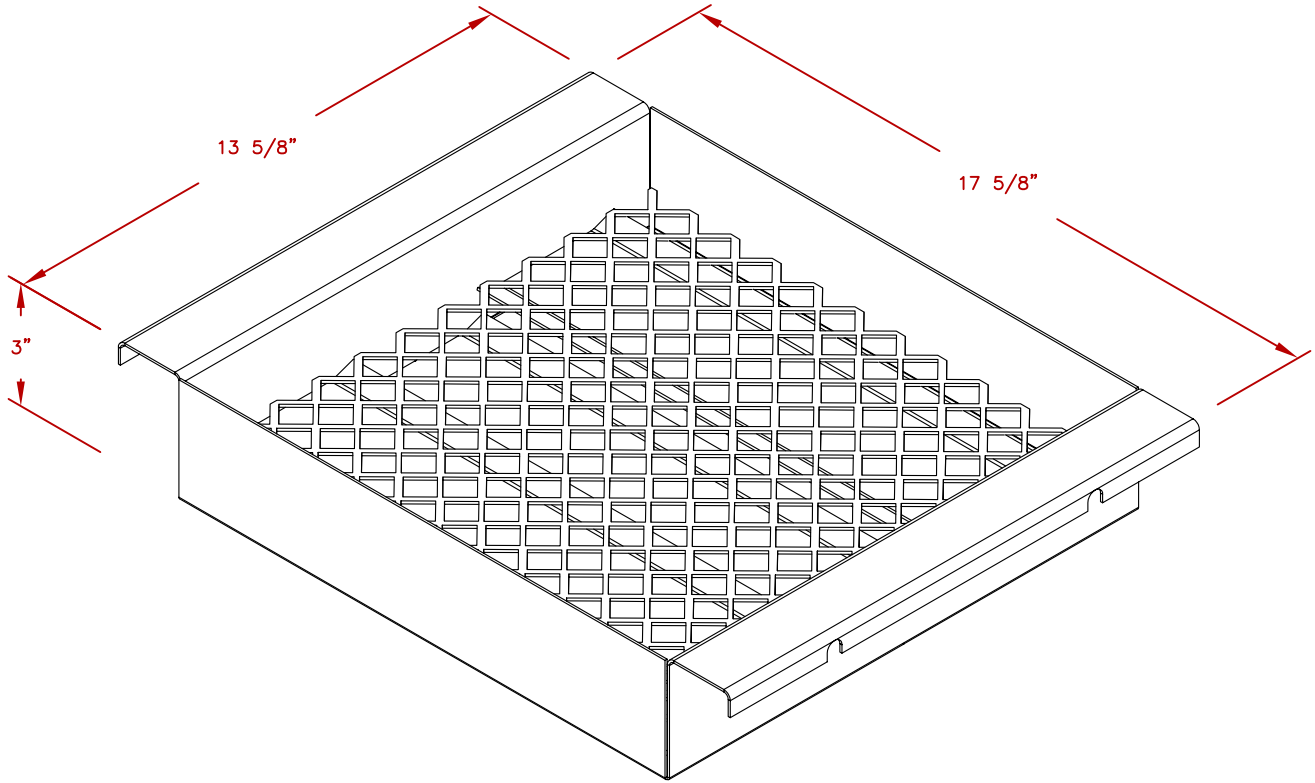

LINE	BBQ LINE
MODEL	CHARCOAL TRAY
NUM	

TITLE
 2017 BARBECUE LINE
 GRILL ACCESORIES
 CHARCOAL TRAY

SCALE:
 REVISED

DWG NO.
 BBQ11859

DWG BY
 G.GARCIA

REVISED

REV. DESCR.

DATE
 12/14/16