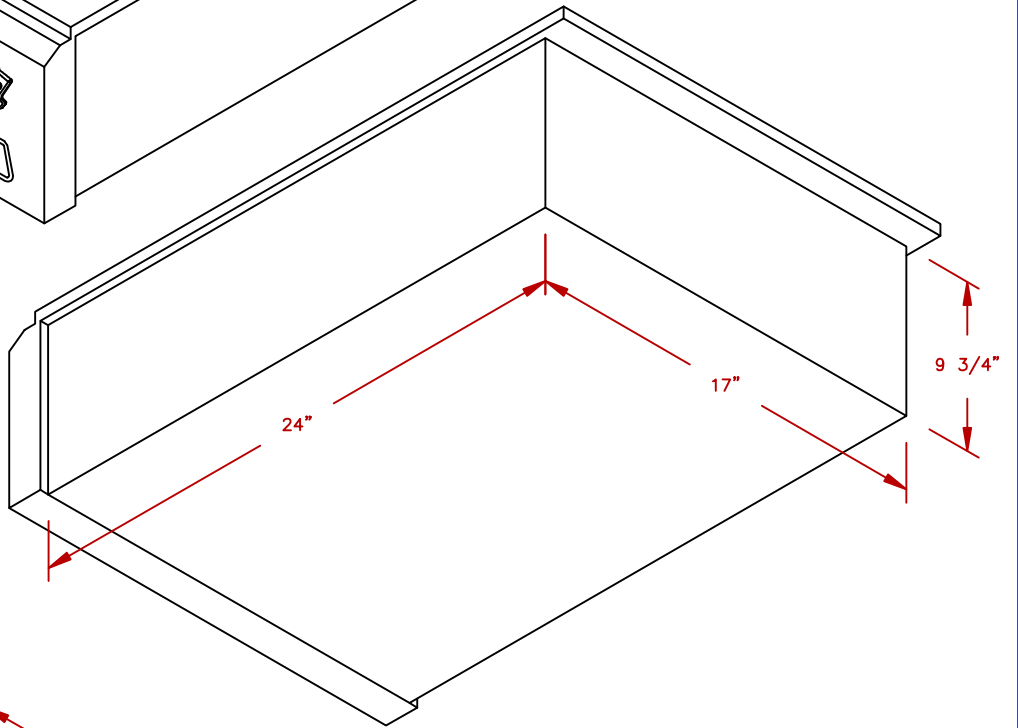

LINE	BBQ LINE
MODEL	18" COCKTAIL CENTER
NUM	

CUT OUT DIMENSIONS

	TITLE 2019 BARBECUE LINE ACCESSORIES-DROP IN- 18" COCKTAIL CENTER	
	SCALE:	DWG NO. BBQ11842P-18
REVISED	REV. DESCR.	DATE 11/13/18

NOTE:
DUE TO OUR CONTINUOUS IMPROVEMENT PROGRAM, ALL MODELS
AND SPECIFICATIONS ARE SUBJECT TO CHANGE WITHOUT NOTICE.