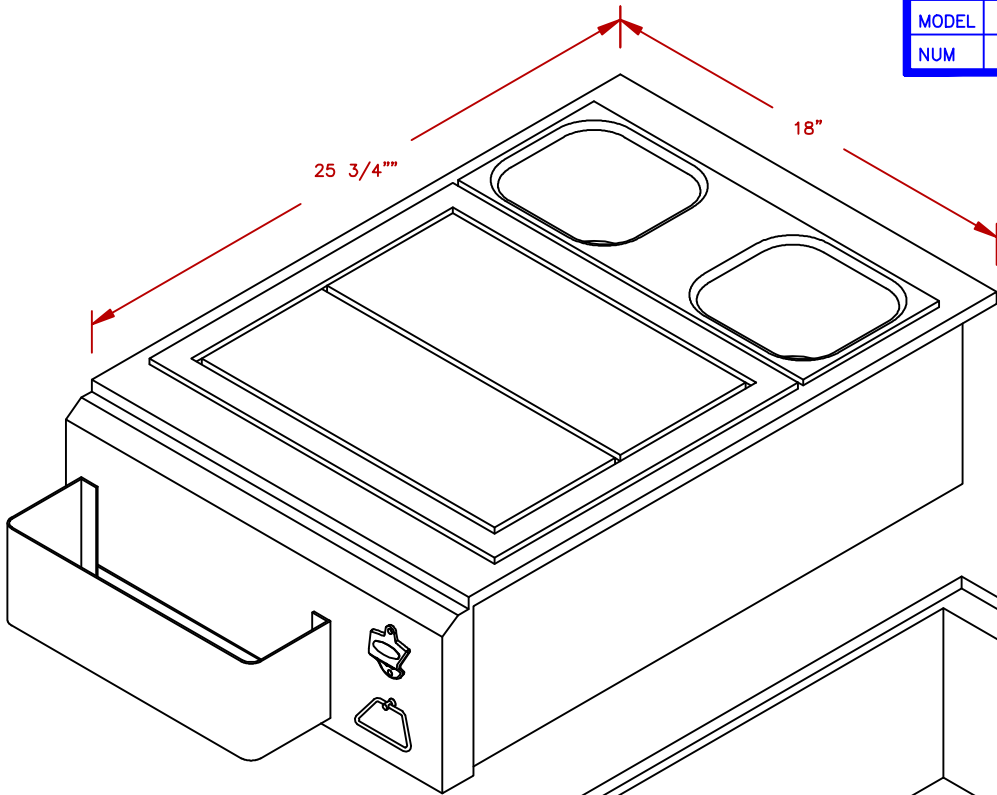

LINE	BBQ LINE
MODEL	18" COCKTAIL CENTER
NUM	

CUT OUT DIMENSIONS

	TITLE 2019 BARBECUE LINE ACCESSORIES-DROP IN- 18" COCKTAIL CENTER	
	SCALE:	DWG NO. BBQ11842P-18
REVISED	REV. DESCR.	DATE 11/13/18

NOTE:
DUE TO OUR CONTINUOUS IMPROVEMENT PROGRAM, ALL MODELS
AND SPECIFICATIONS ARE SUBJECT TO CHANGE WITHOUT NOTICE.