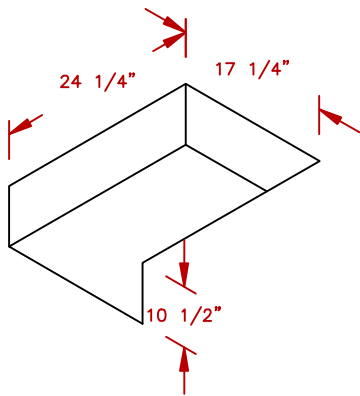

LINE	BBQ LINE
MODEL	18" COCKTAIL CENTER
NUM	

CUT OUT DIMENSIONS

	TITLE 2019 BARBECUE LINE ACCESSORIES-DROP IN- 18" COCKTAIL CENTER	
	SCALE:	DWG NO. BBQ11842P-18
REVISED	REV. DESCR.	DATE 11/13/18

NOTE:
DUE TO OUR CONTINUOUS IMPROVEMENT PROGRAM, ALL MODELS
AND SPECIFICATIONS ARE SUBJECT TO CHANGE WITHOUT NOTICE.