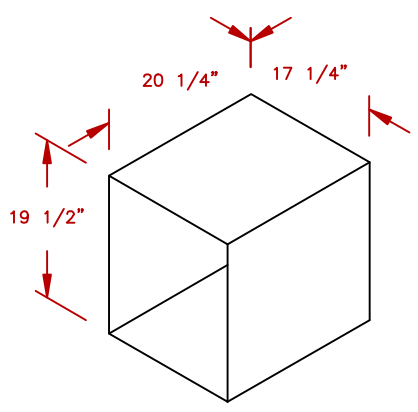

LINE	BBQ LINE
MODEL	18 DOOR & DRAWER COMBO
NUM	

CUT OUT DIMENSIONS

	TITLE 2019 BARBECUE LINE DOORS & DRAWERS 18 DOOR & DRAWER COMBO	
	SCALE: 	DWG NO. BBQ11840P-18
REVISED 	REV. DESCR. 	DATE 11/13/18

NOTE:
DUE TO OUR CONTINUOUS IMPROVEMENT PROGRAM, ALL MODELS
AND SPECIFICATIONS ARE SUBJECT TO CHANGE WITHOUT NOTICE.