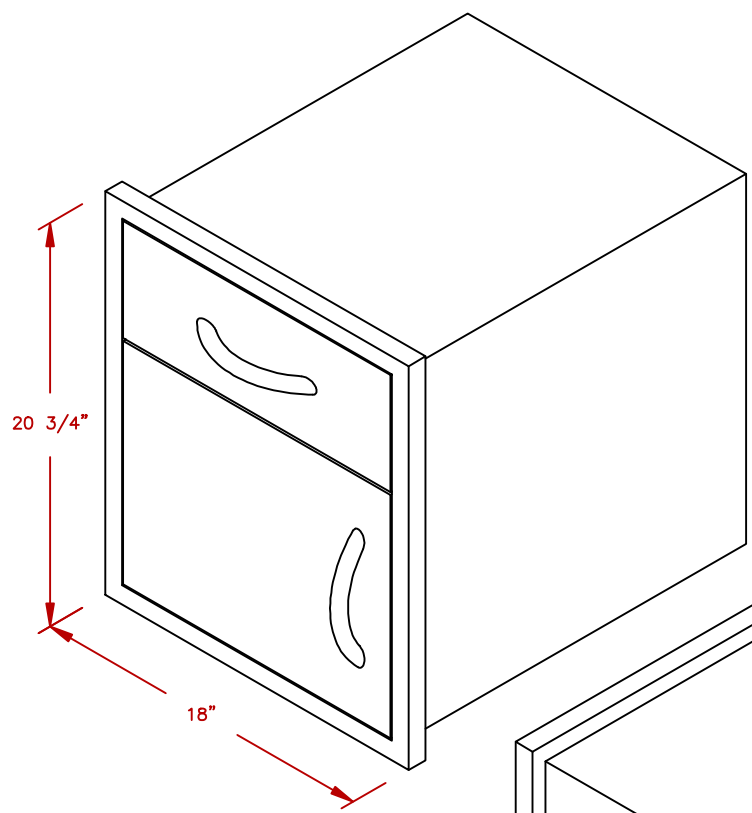

LINE	BBQ LINE
MODEL	18 DOOR & DRAWER COMBO
NUM	

CUT OUT DIMENSIONS

	TITLE 2019 BARBECUE LINE DOORS & DRAWERS 18 DOOR & DRAWER COMBO	
	SCALE: 	DWG NO. BBQ11840P-18
REVISED 	REV. DESCR. 	DATE 11/13/18

NOTE:
DUE TO OUR CONTINUOUS IMPROVEMENT PROGRAM, ALL MODELS
AND SPECIFICATIONS ARE SUBJECT TO CHANGE WITHOUT NOTICE.