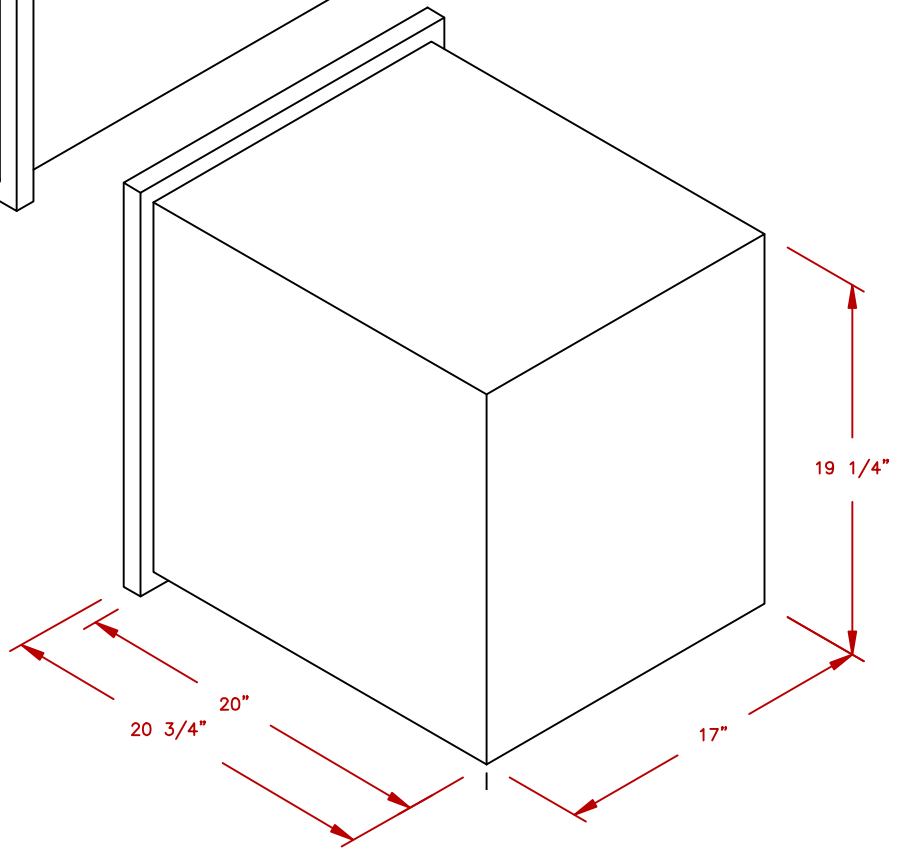

LINE	BBQ LINE
MODEL	18 DOOR & DRAWER COMBO
NUM	

CUT OUT DIMENSIONS

	TITLE 2019 BARBECUE LINE DOORS & DRAWERS 18 DOOR & DRAWER COMBO	
	SCALE: 	DWG NO. BBQ11840P-18
REVISED 	REV. DESCR. 	DATE 11/13/18

NOTE:
DUE TO OUR CONTINUOUS IMPROVEMENT PROGRAM, ALL MODELS
AND SPECIFICATIONS ARE SUBJECT TO CHANGE WITHOUT NOTICE.