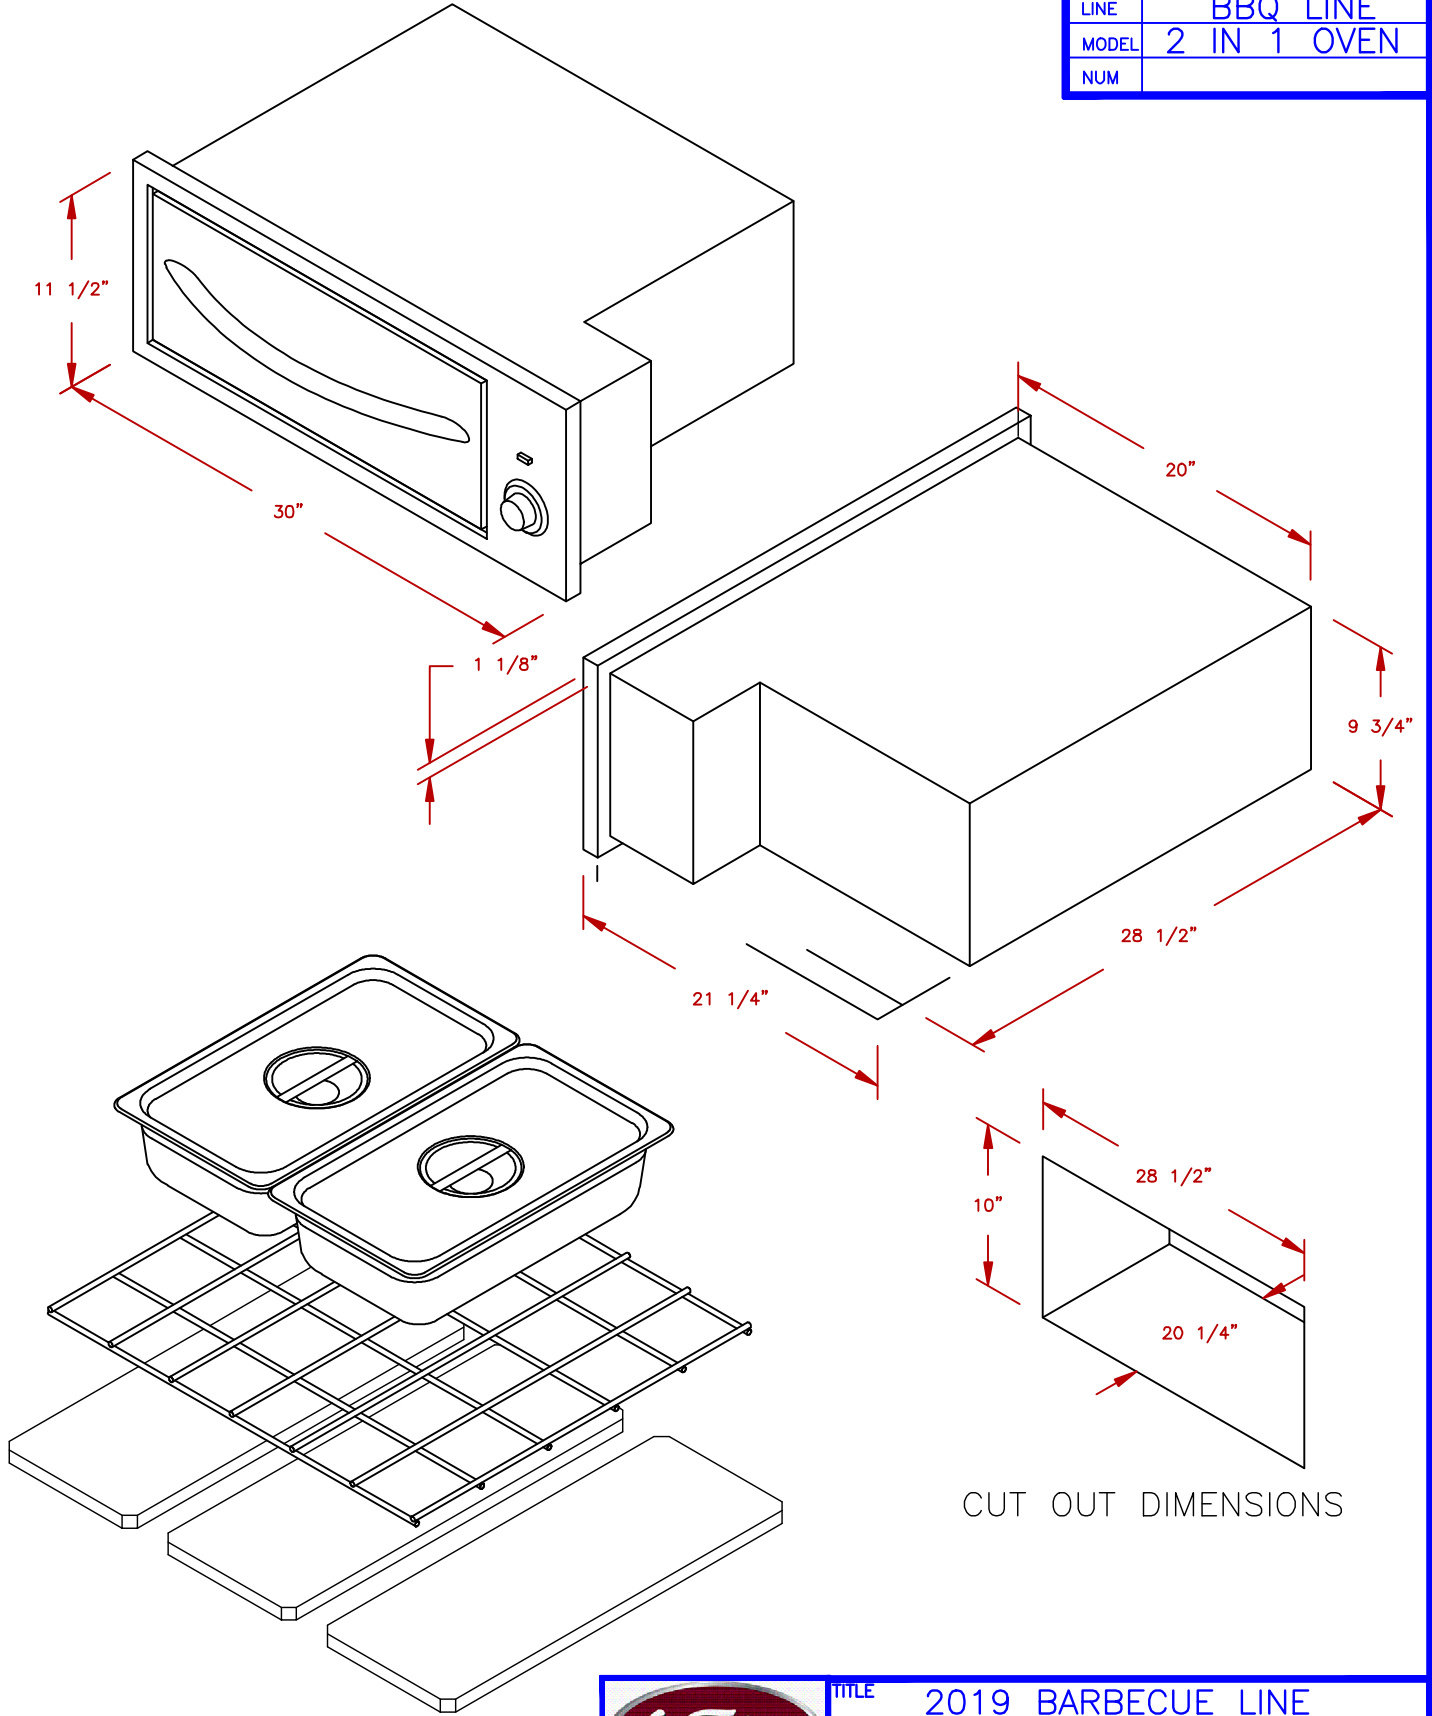

LINE	BBQ LINE
MODEL	2 IN 1 OVEN
NUM	

CUT OUT DIMENSIONS

NOTE:  
DUE TO OUR CONTINUOUS IMPROVEMENT PROGRAM, ALL MODELS  
AND SPECIFICATIONS ARE SUBJECT TO CHANGE WITHOUT NOTICE.

	TITLE		2019 BARBECUE LINE OVENS 2 IN 1 OVEN
	SCALE:	DWG NO.	DWG BY
REVISED	BBQ10967E	J.ORNELAS	DATE
	REV. DESCR.		11/13/18