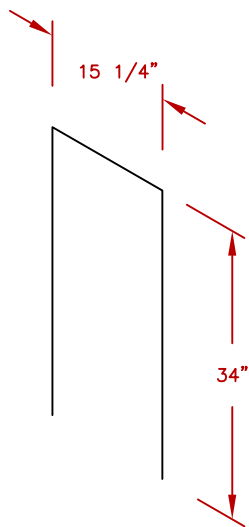

LINE	BBQ LINE
MODEL	OUTDOOR SST BEVERAGE COOLER
NUM	

ISOMETRIC VIEW

CUT-OUT DIMENSIONS

	TITLE		2017 BARBECUE LINE REFRIGERATOR & ICE MAKER OUTDOOR SST BEVERAGE COOLER
	SCALE:	DWG NO.	DWG BY
REVISED	BBQ10715	G.GARCIA	DATE
	REV. DESCR.		12/15/16