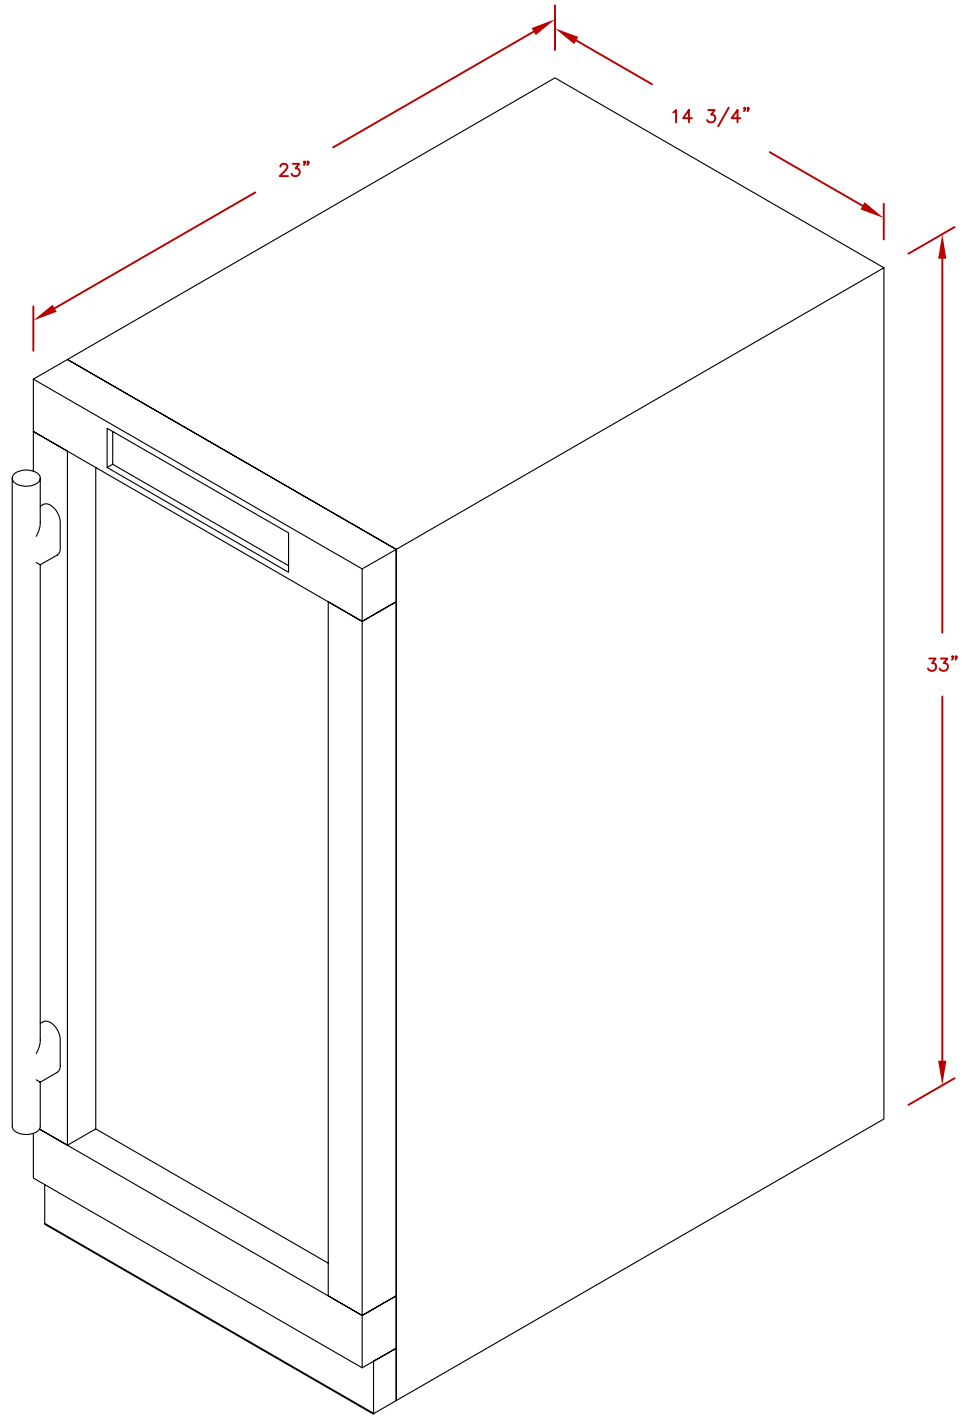

LINE	BBQ LINE
MODEL	OUTDOOR SST BEVERAGE COOLER
NUM	

ISOMETRIC VIEW

CUT-OUT DIMENSIONS

	TITLE		2017 BARBECUE LINE REFRIGERATOR & ICE MAKER OUTDOOR SST BEVERAGE COOLER
	SCALE:	DWG NO.	DWG BY
REVISED	BBQ10715	G.GARCIA	DATE
	REV. DESCR.		12/15/16