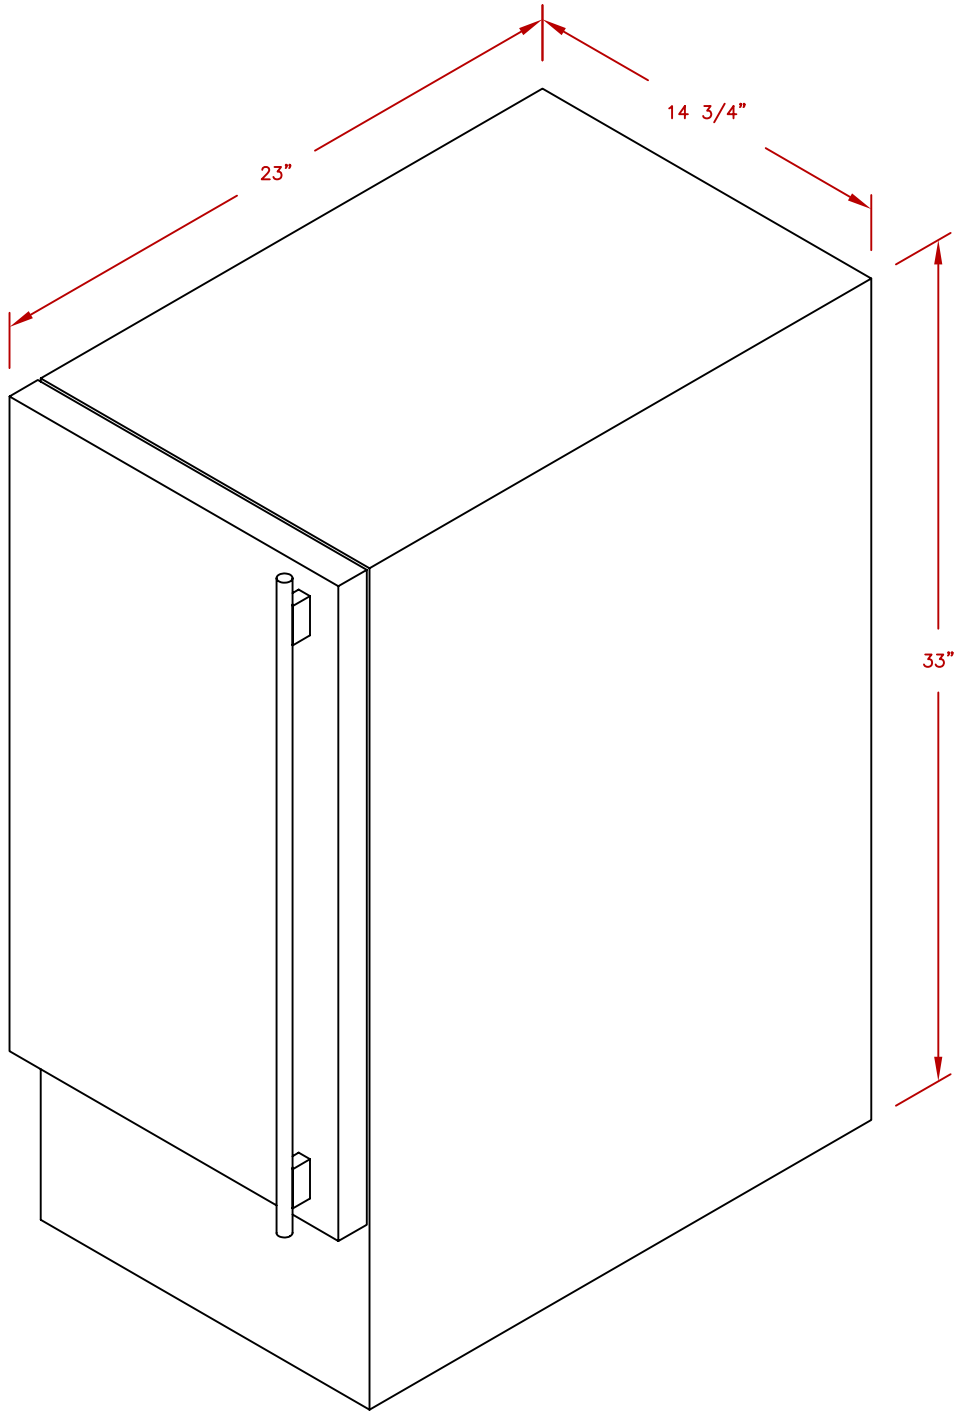

LINE	BBQ LINE
MODEL	OUTDOOR SST ICE MAKER
NUM	

ISOMETRIC VIEW

CUT-OUT DIMENSIONS

	TITLE 2017 BARBECUE LINE OUTDOOR SST ICE MAKER	
	SCALE:	DWG NO. BBQ10700
REVISED	REV. DESCR.	DWG BY G.GARCIA
NOTE: DUE TO OUR CONTINUOUS IMPROVEMENT PROGRAM, ALL MODELS AND SPECIFICATIONS ARE SUBJECT TO CHANGE WITHOUT NOTICE.		DATE 12/15/16