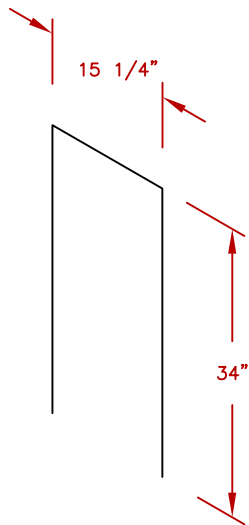

LINE	BBQ LINE
MODEL	OUTDOOR SST ICE MAKER
NUM	

ISOMETRIC VIEW

CUT-OUT DIMENSIONS

	TITLE 2017 BARBECUE LINE OUTDOOR SST ICE MAKER	
	SCALE:	DWG NO. BBQ10700
REVISED	REV. DESCR.	DWG BY G.GARCIA
NOTE: DUE TO OUR CONTINUOUS IMPROVEMENT PROGRAM, ALL MODELS AND SPECIFICATIONS ARE SUBJECT TO CHANGE WITHOUT NOTICE.		DATE 12/15/16