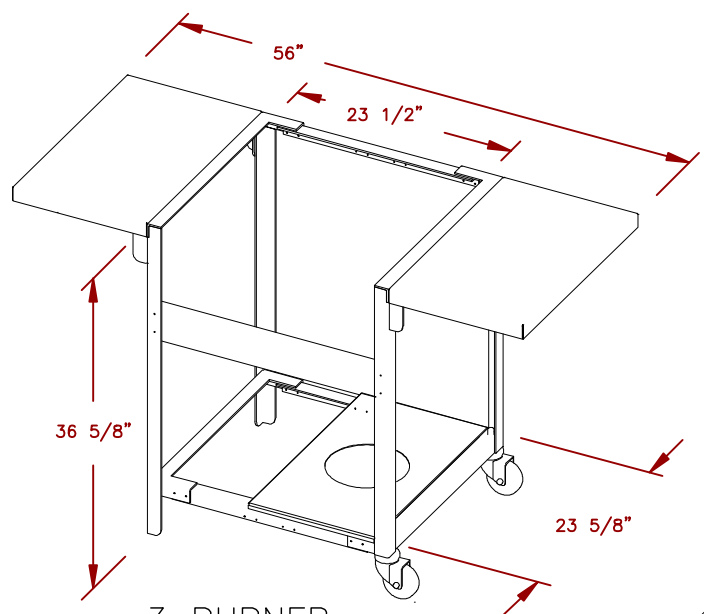

LINE	BBQ LINE
MODEL	A-LA CART
NUM	

3 BURNER

4 BURNER

5 BURNER

	TITLE 2019 BARBECUE LINE CARTS A-LA CART	
	DWG NO. BBQ10245-KDB	DWG BY J.ORNELAS
SCALE:	REV. DESCR.	DATE 11/13/18
REVISED		

NOTE:
DUE TO OUR CONTINUOUS IMPROVEMENT PROGRAM, ALL MODELS AND SPECIFICATIONS ARE SUBJECT TO CHANGE WITHOUT NOTICE.