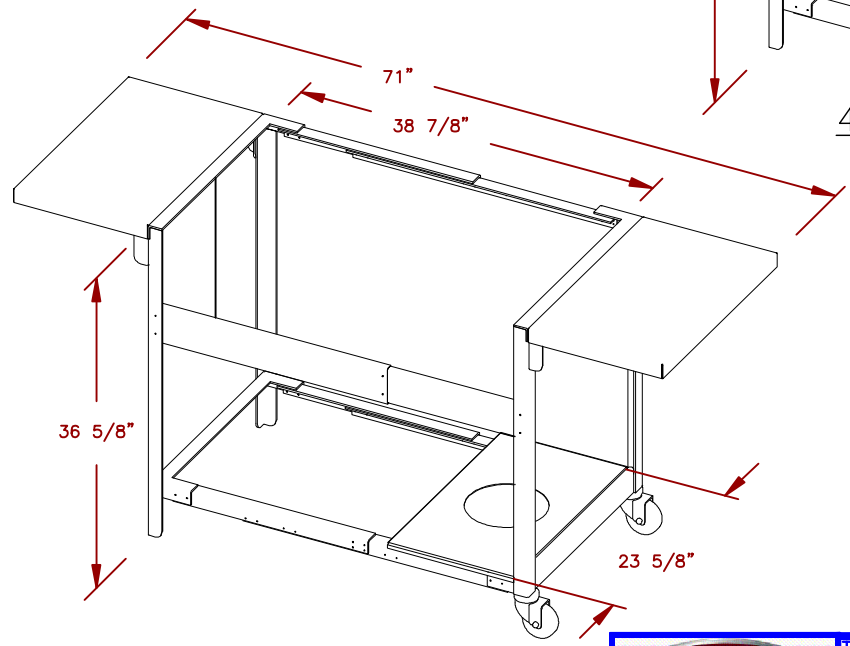

LINE	BBQ LINE
MODEL	A-LA CART
NUM	

3 BURNER

4 BURNER

5 BURNER

	TITLE 2019 BARBECUE LINE CARTS A-LA CART	
	DWG NO. BBQ10245-KDB	DWG BY J.ORNELAS
SCALE:	REV. DESCR.	DATE 11/13/18
REVISED		

NOTE:
DUE TO OUR CONTINUOUS IMPROVEMENT PROGRAM, ALL MODELS AND SPECIFICATIONS ARE SUBJECT TO CHANGE WITHOUT NOTICE.