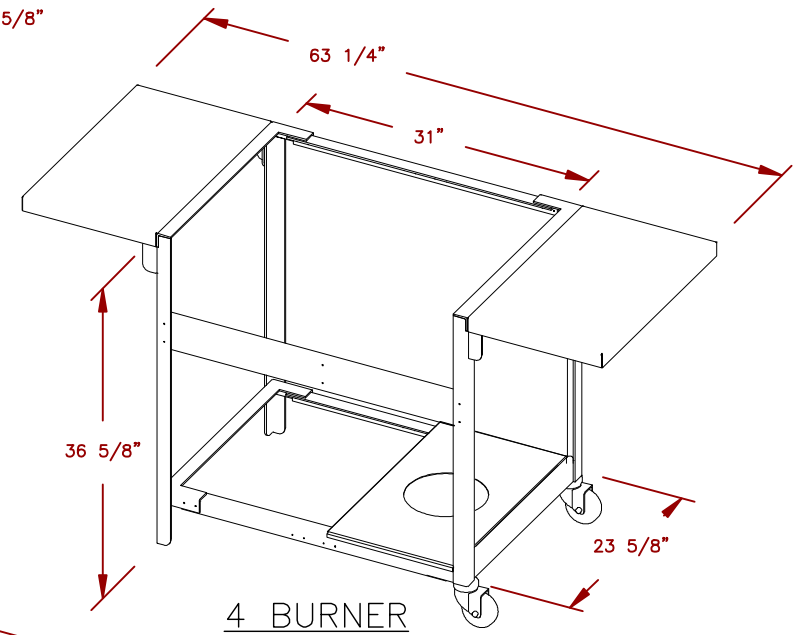

LINE	BBQ LINE
MODEL	A-LA CART
NUM	

3 BURNER

4 BURNER

5 BURNER

	TITLE 2019 BARBECUE LINE CARTS A-LA CART	
	DWG NO. BBQ10245-KDB	DWG BY J.ORNELAS
SCALE:	REV. DESCR.	DATE 11/13/18
REVISED		

NOTE:
DUE TO OUR CONTINUOUS IMPROVEMENT PROGRAM, ALL MODELS AND SPECIFICATIONS ARE SUBJECT TO CHANGE WITHOUT NOTICE.