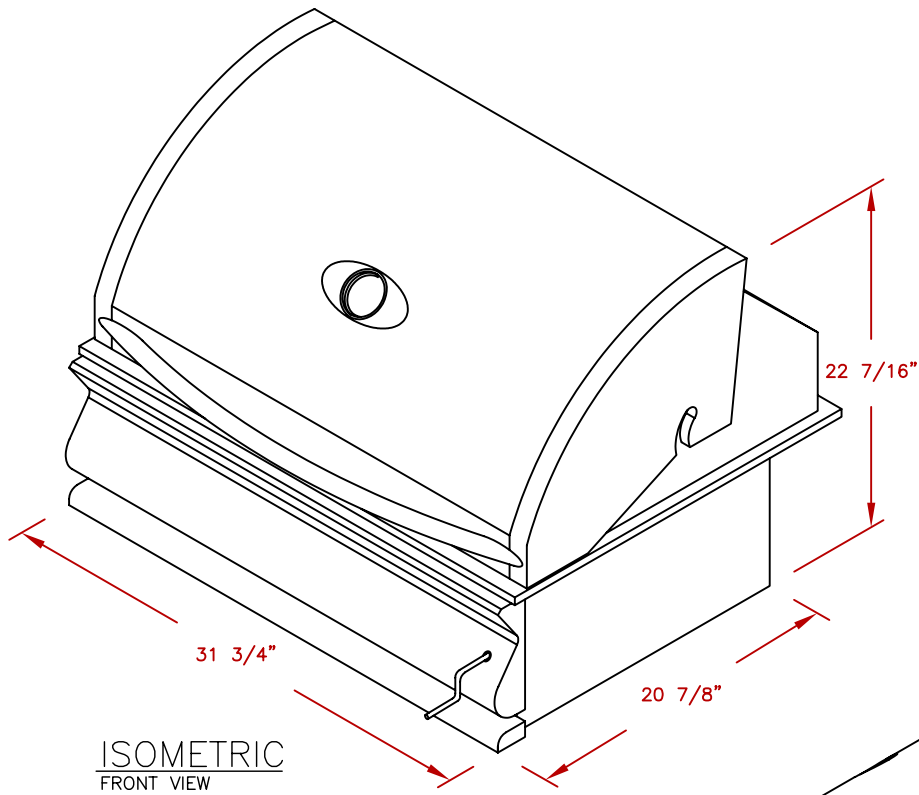

LINE	BBQ LINE
MODEL	G CHARCOAL GRILL
NUM	

NOTE:  
DUE TO OUR CONTINUOUS IMPROVEMENT PROGRAM, ALL MODELS  
AND SPECIFICATIONS ARE SUBJECT TO CHANGE WITHOUT NOTICE.

	TITLE 2017 BARBECUE LINE GRILLS G CHARCOAL GRILL	
	SCALE: N/A	DWG NO. BBQ09G870
REVISED	REV. DESCR.	DATE 12/14/16