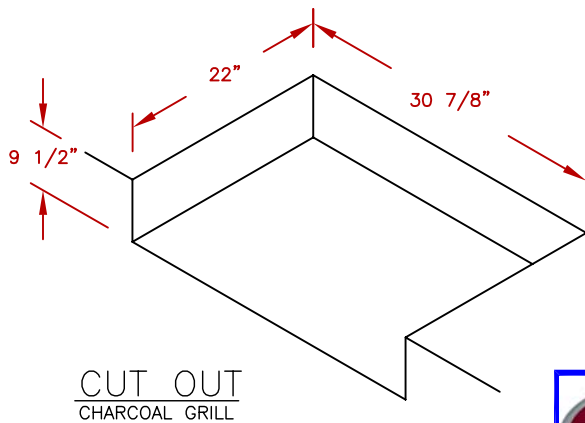

LINE	BBQ LINE
MODEL	G CHARCOAL GRILL
NUM	

NOTE:  
DUE TO OUR CONTINUOUS IMPROVEMENT PROGRAM, ALL MODELS  
AND SPECIFICATIONS ARE SUBJECT TO CHANGE WITHOUT NOTICE.

	TITLE 2017 BARBECUE LINE GRILLS G CHARCOAL GRILL	
	SCALE: N/A	DWG NO. BBQ09G870
REVISED	REV. DESCR.	DATE 12/14/16