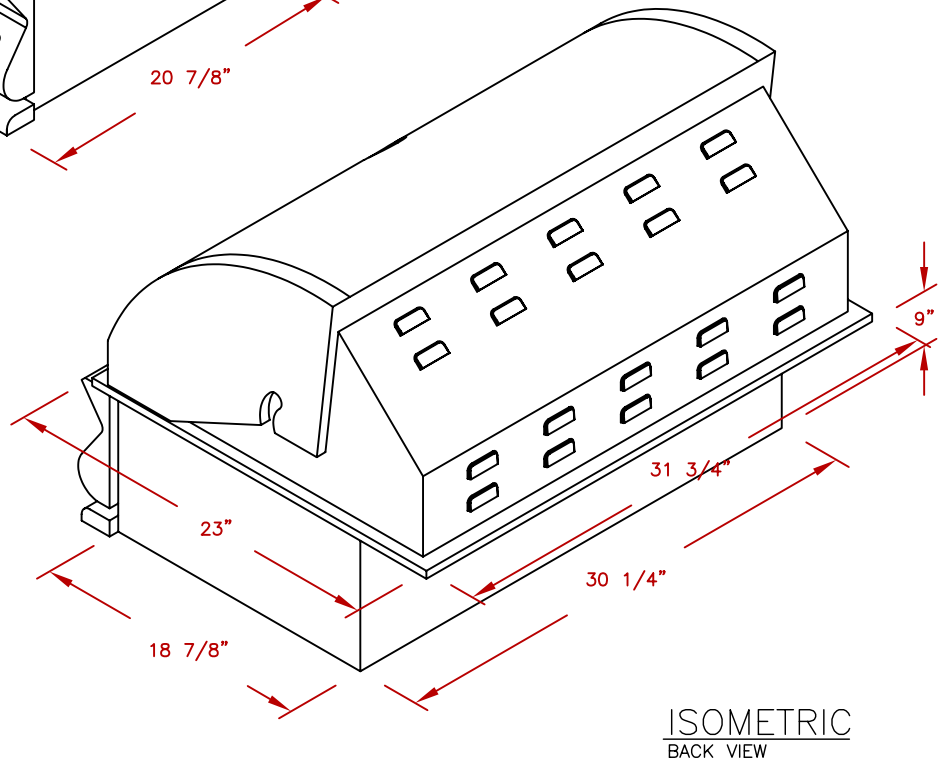

LINE	BBQ LINE
MODEL	G CHARCOAL GRILL
NUM	

NOTE:  
DUE TO OUR CONTINUOUS IMPROVEMENT PROGRAM, ALL MODELS  
AND SPECIFICATIONS ARE SUBJECT TO CHANGE WITHOUT NOTICE.

	TITLE 2017 BARBECUE LINE GRILLS G CHARCOAL GRILL	
	SCALE: N/A	DWG NO. BBQ09G870
REVISED	REV. DESCR.	DATE 12/14/16