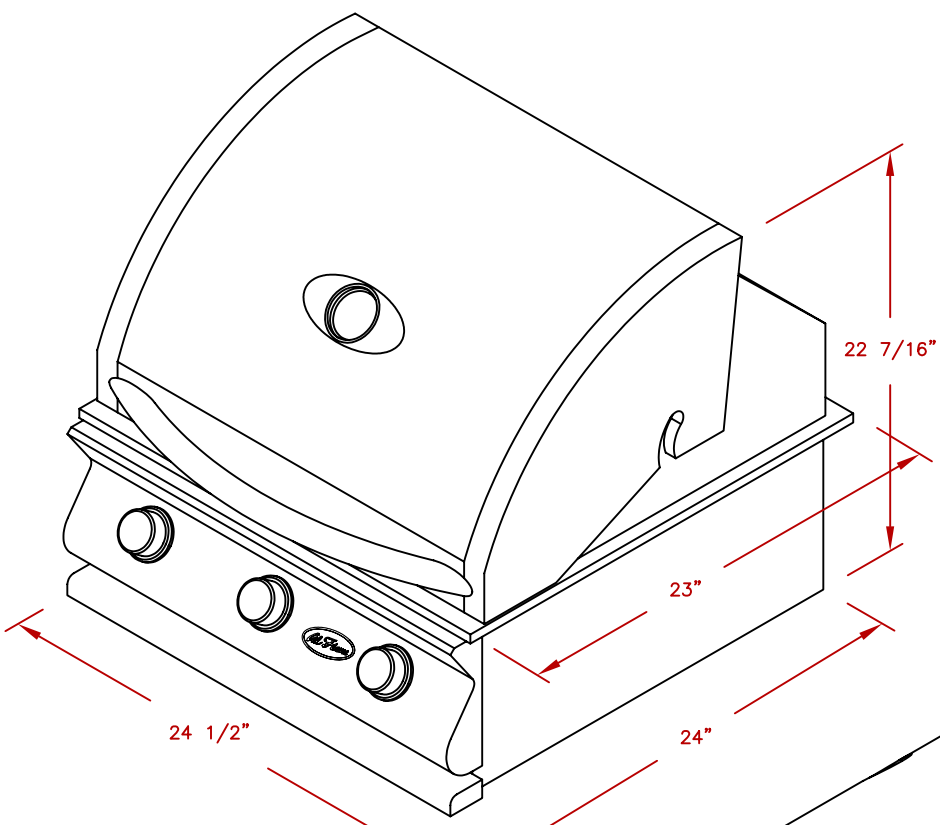

LINE	BBQ LINE
MODEL	G3 BURNER-LP
NUM	

ISOMETRIC
FRONT VIEW

ISOMETRIC
BACK VIEW

CUT OUT
3 BURNER GRILL

TITLE 2017 BARBECUE LINE
GRILLS
G3 BURNER-LP

SCALE: N/A

DWG NO. BBQ09G03

DWG BY G.GARCIA