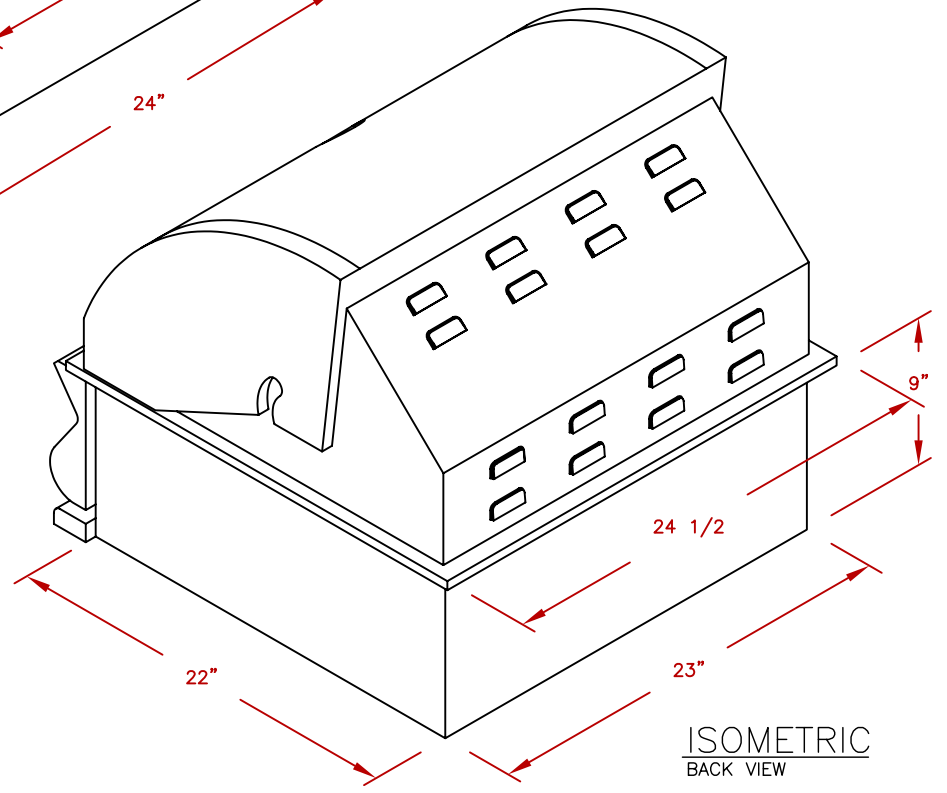

LINE	BBQ LINE
MODEL	G3 BURNER-LP
NUM	

ISOMETRIC
FRONT VIEW

ISOMETRIC
BACK VIEW

CUT OUT
3 BURNER GRILL

TITLE 2017 BARBECUE LINE
GRILLS
G3 BURNER-LP

SCALE: N/A

DWG NO. BBQ09G03

DWG BY G.GARCIA