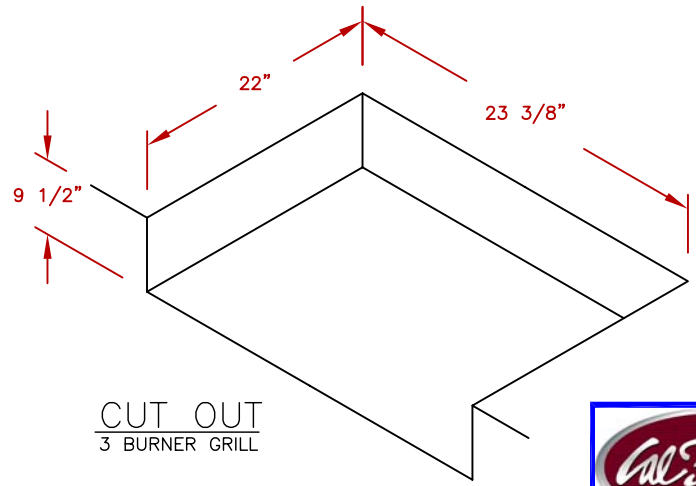

LINE	BBQ LINE
MODEL	G3 BURNER-LP
NUM	

ISOMETRIC
FRONT VIEW

ISOMETRIC
BACK VIEW

CUT OUT
3 BURNER GRILL

TITLE 2017 BARBECUE LINE
GRILLS
G3 BURNER-LP

SCALE: N/A

DWG NO. BBQ09G03

DWG BY G.GARCIA