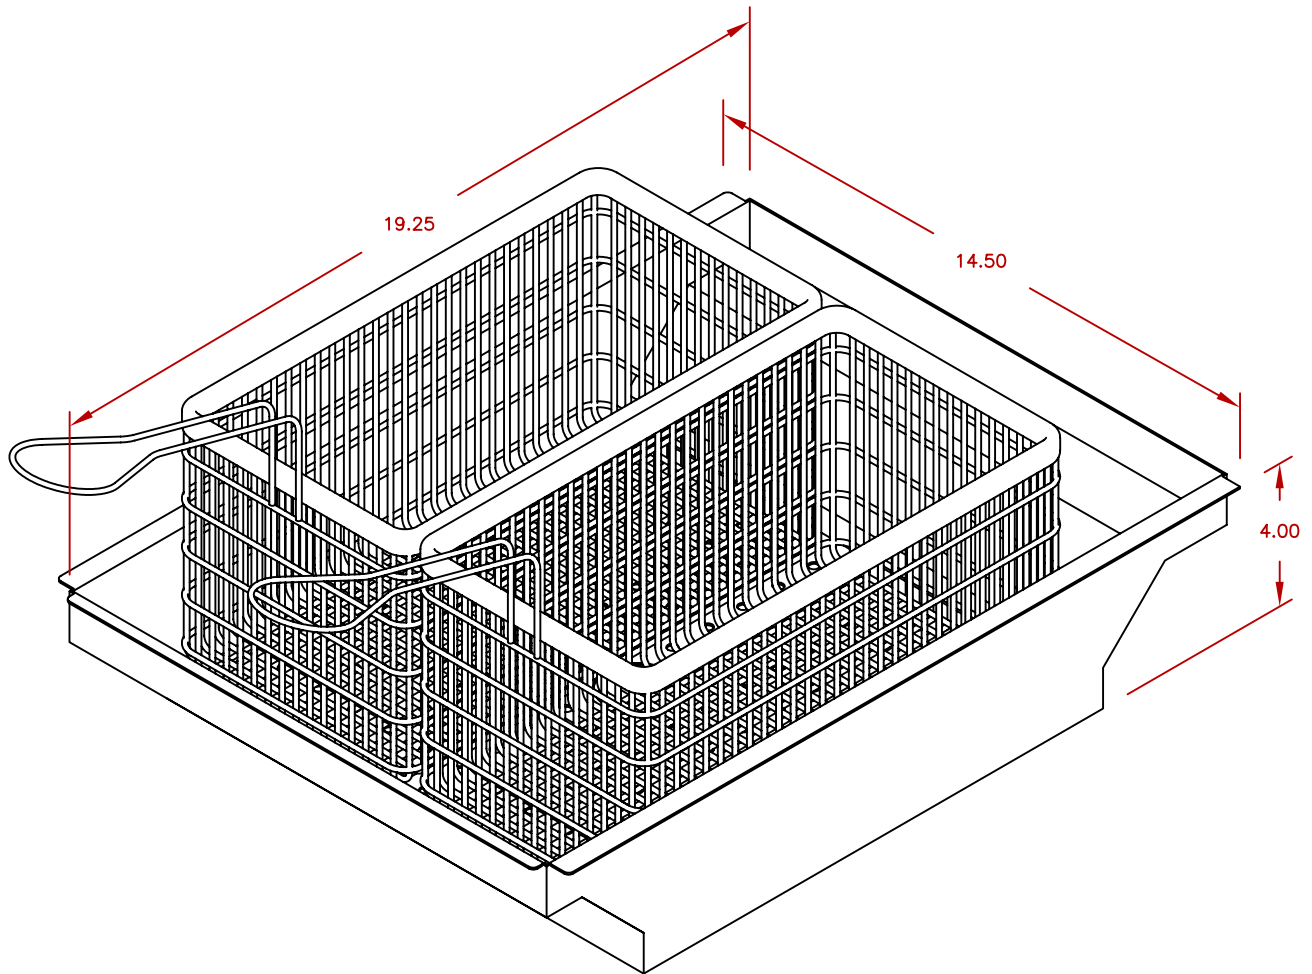

LINE	BBQ LINE
MODEL	DEEP FRY HELPER
NUM	

	TITLE 2017 BARBECUE LINE GRILL ACCESORIES DEEP FRY HELPER	
	SCALE:	DWG NO. BBQ09902
REVISED	REV. DESCR.	DATE 12/14/16

NOTE:
DUE TO OUR CONTINUOUS IMPROVEMENT PROGRAM, ALL MODELS
AND SPECIFICATIONS ARE SUBJECT TO CHANGE WITHOUT NOTICE.