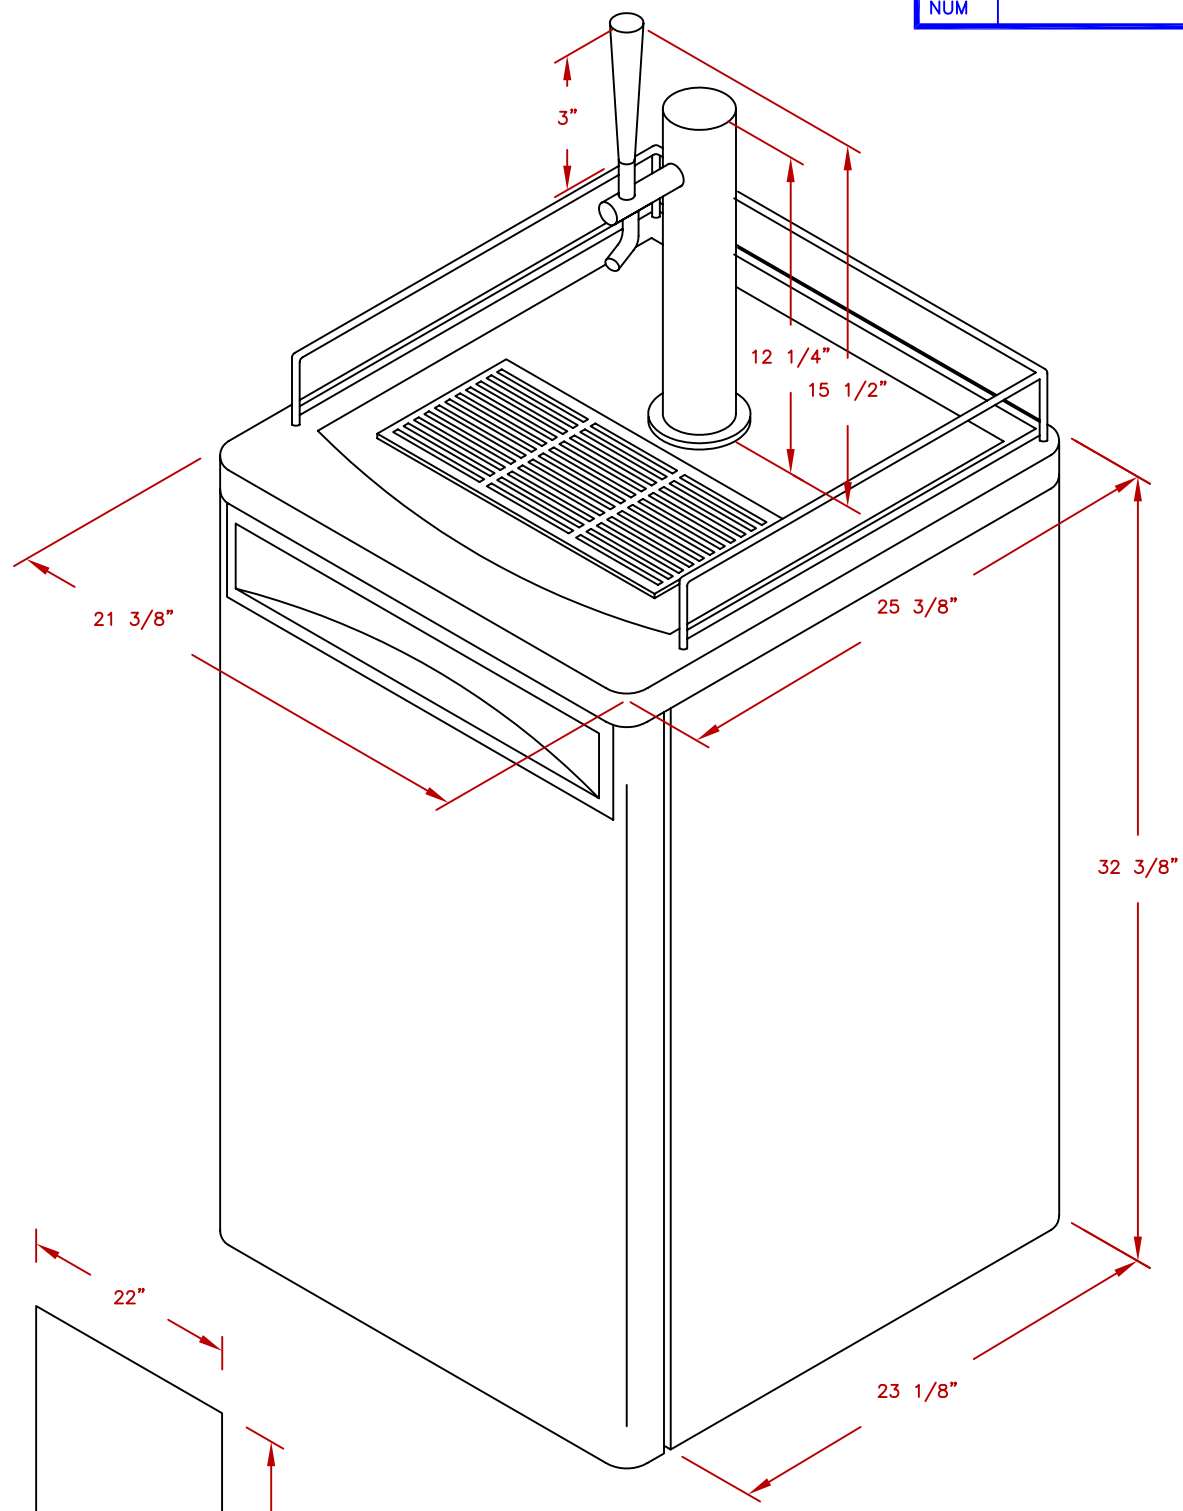

LINE	BBQ LINE
MODEL	BEER TAP REFR.
NUM	

ISOMETRIC VIEW

CUT-OUT DIMENSIONS

NOTE:
DUE TO OUR CONTINUOUS IMPROVEMENT PROGRAM, ALL MODELS
AND SPECIFICATIONS ARE SUBJECT TO CHANGE WITHOUT NOTICE.

	TITLE	
	2017 BARBECUE LINE REFRIGERATOR & ICE MAKER BEER TAP REFR.	
SCALE:	DWG NO.	DWG BY
	BBQ09843B	G.GARCIA
REVISED	REV. DESCR.	DATE
		12/15/16