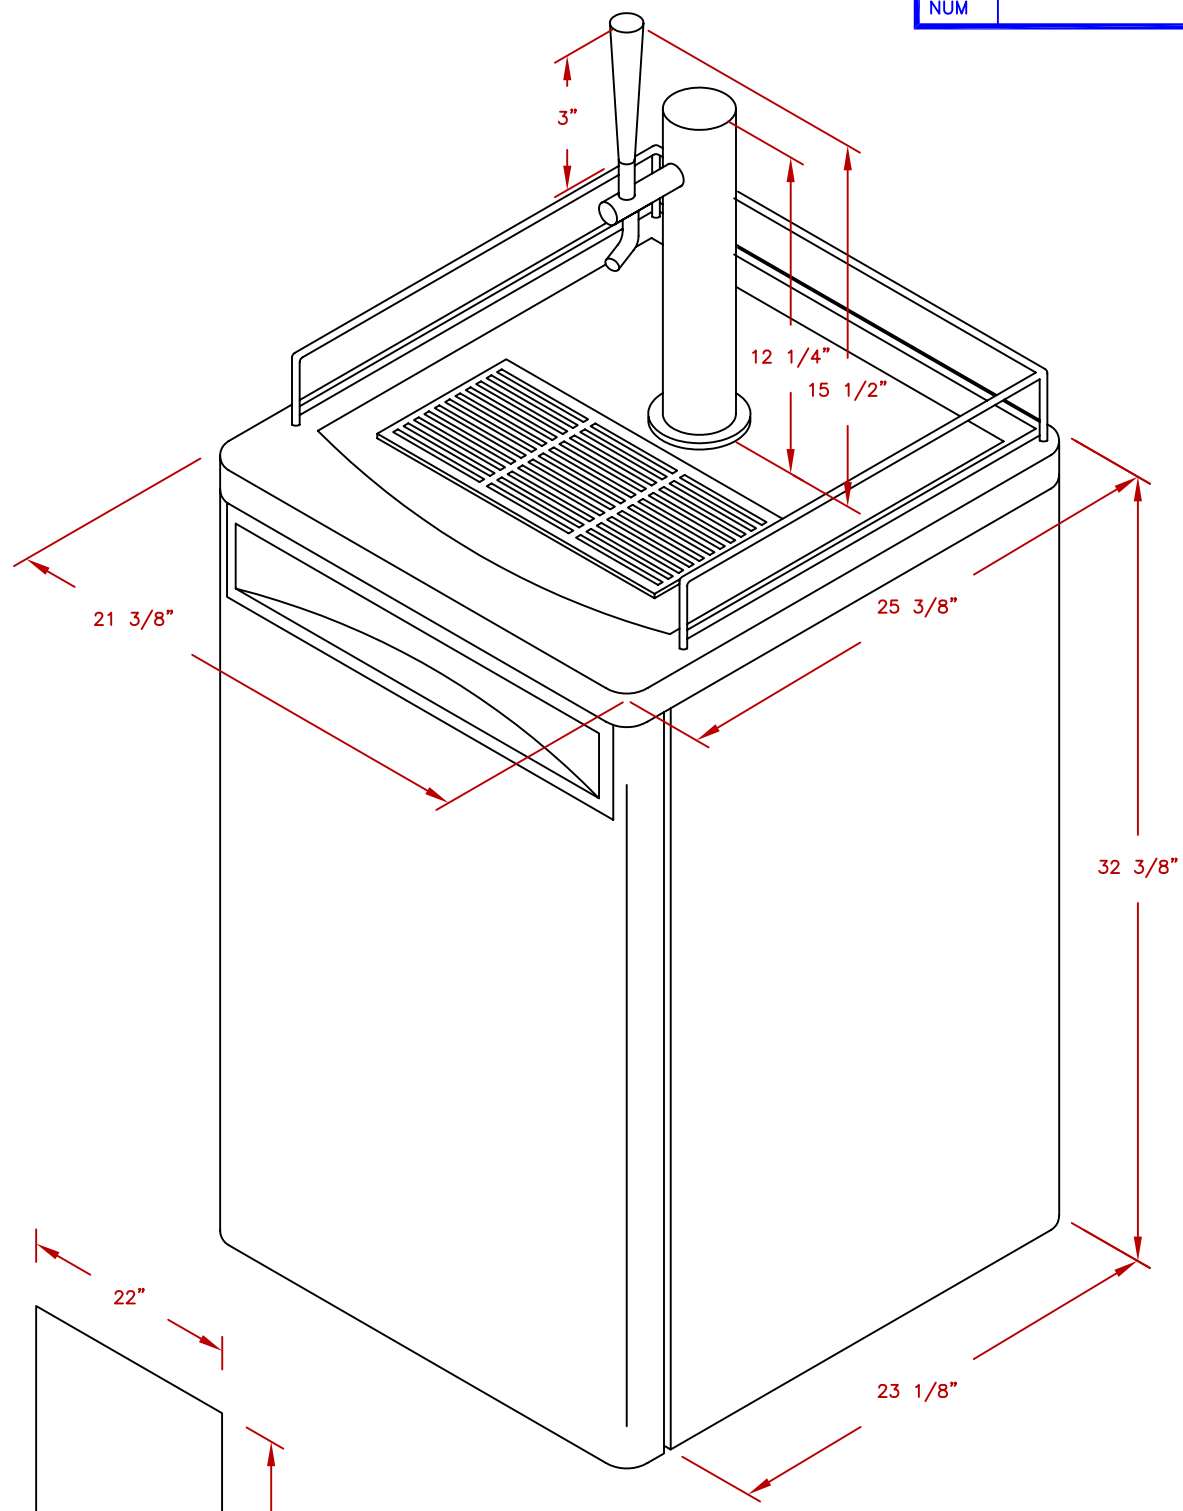

LINE	BBQ LINE
MODEL	BEER TAP REFR.
NUM	

ISOMETRIC VIEW

CUT-OUT DIMENSIONS

NOTE:  
DUE TO OUR CONTINUOUS IMPROVEMENT PROGRAM, ALL MODELS  
AND SPECIFICATIONS ARE SUBJECT TO CHANGE WITHOUT NOTICE.

	TITLE		2017 BARBECUE LINE REFRIGERATOR & ICE MAKER BEER TAP REFR.
	SCALE:	DWG NO.	DWG BY
REVISED	BBQ09843B	REV. DESCR.	G.GARCIA
		DATE	12/15/16