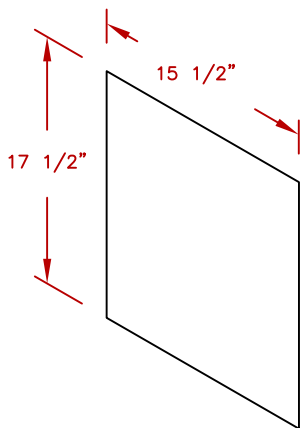

LINE	BBQ LINE
MODEL	18 VERTICAL DOOR
NUM	

TITLE
2017 BARBECUE LINE
DOORS & DRAWERS
18 VERTICAL DOOR

SCALE:
REVISED

DWG NO.
BBQ09841-18
REV. DESCR.

DWG BY
G.GARCIA
DATE
12/14/16

NOTE:
DUE TO OUR CONTINUOUS IMPROVEMENT PROGRAM, ALL MODELS
AND SPECIFICATIONS ARE SUBJECT TO CHANGE WITHOUT NOTICE.