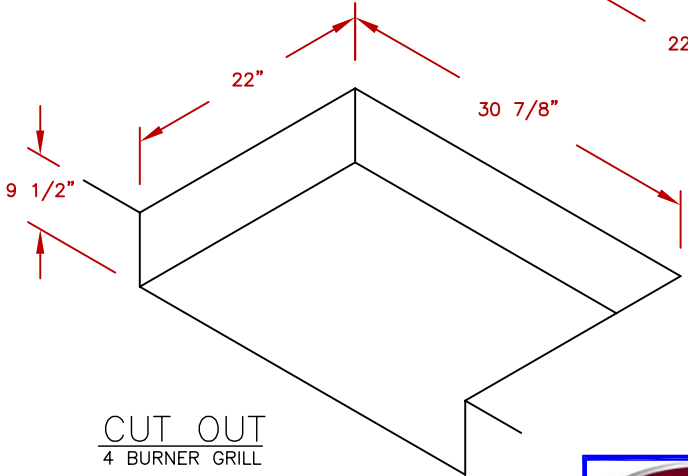

LINE	BBQ LINE
MODEL	G4 BURNER-LP
NUM	

ISOMETRIC
FRONT VIEW

ISOMETRIC
BACK VIEW

CUT OUT
4 BURNER GRILL

TITLE 2017 BARBECUE LINE
GRILLS
G4 BURNER-LP

SCALE: N/A

DWG NO. BBQ08G04

DWG BY G.GARCIA