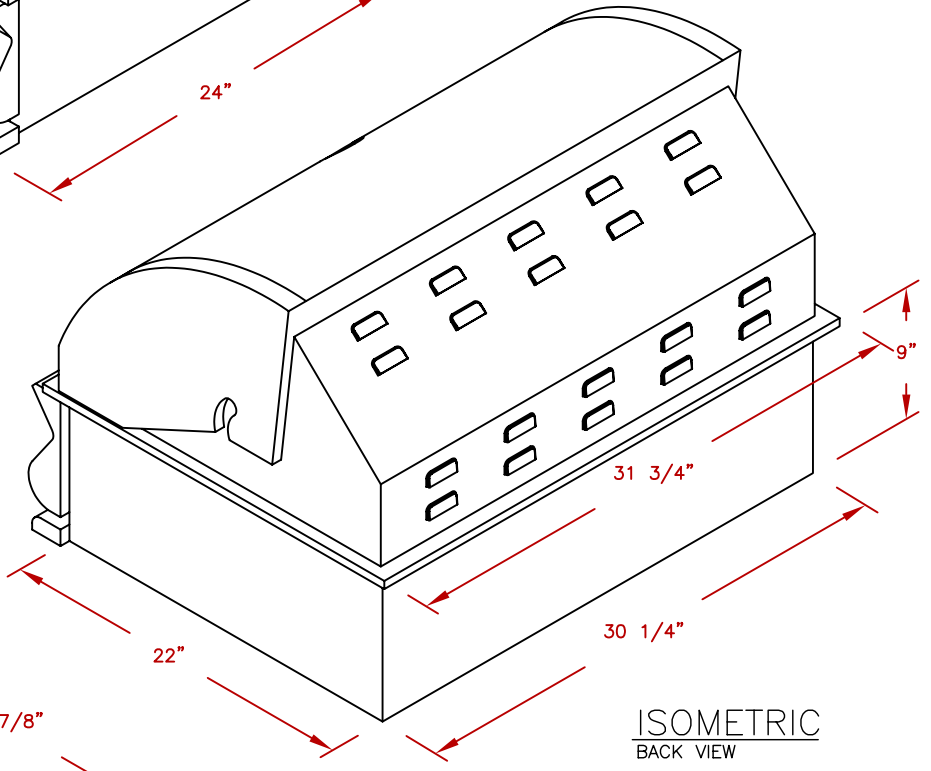

LINE	BBQ LINE
MODEL	G4 BURNER-LP
NUM	

ISOMETRIC
FRONT VIEW

ISOMETRIC
BACK VIEW

CUT OUT
4 BURNER GRILL

TITLE 2017 BARBECUE LINE
GRILLS
G4 BURNER-LP

SCALE: N/A

DWG NO. BBQ08G04

DWG BY G.GARCIA