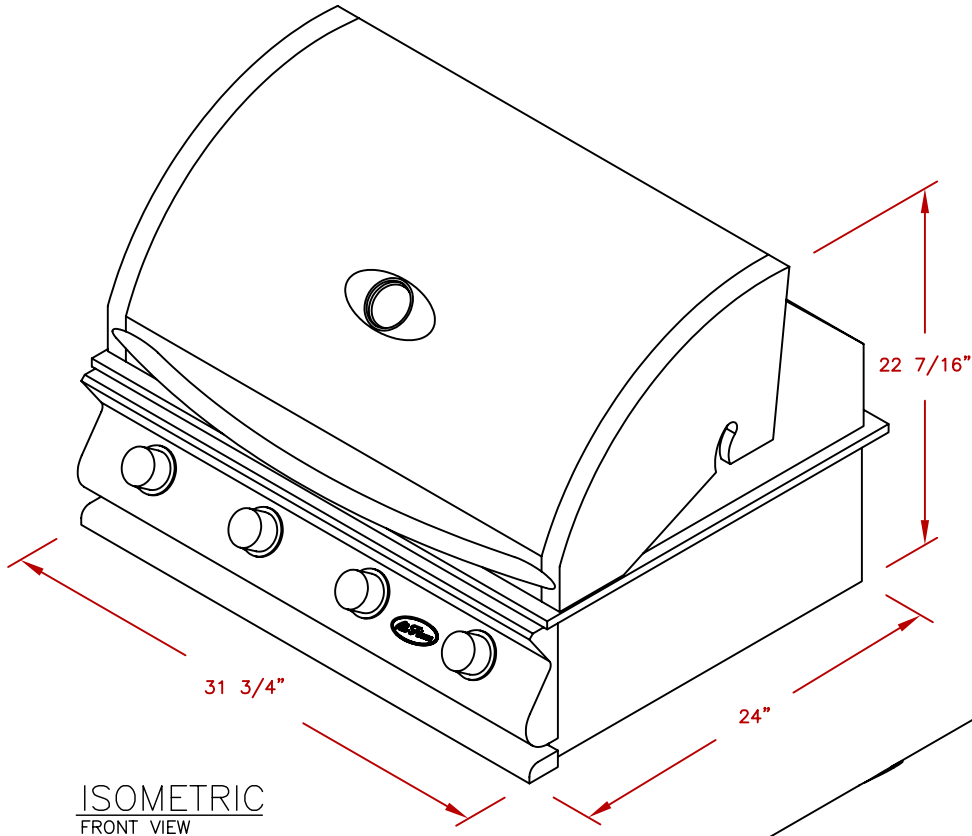

LINE	BBQ LINE
MODEL	G4 BURNER-LP
NUM	

ISOMETRIC
FRONT VIEW

ISOMETRIC
BACK VIEW

CUT OUT
4 BURNER GRILL

TITLE 2017 BARBECUE LINE
GRILLS
G4 BURNER-LP

SCALE: N/A

DWG NO. BBQ08G04

DWG BY G.GARCIA