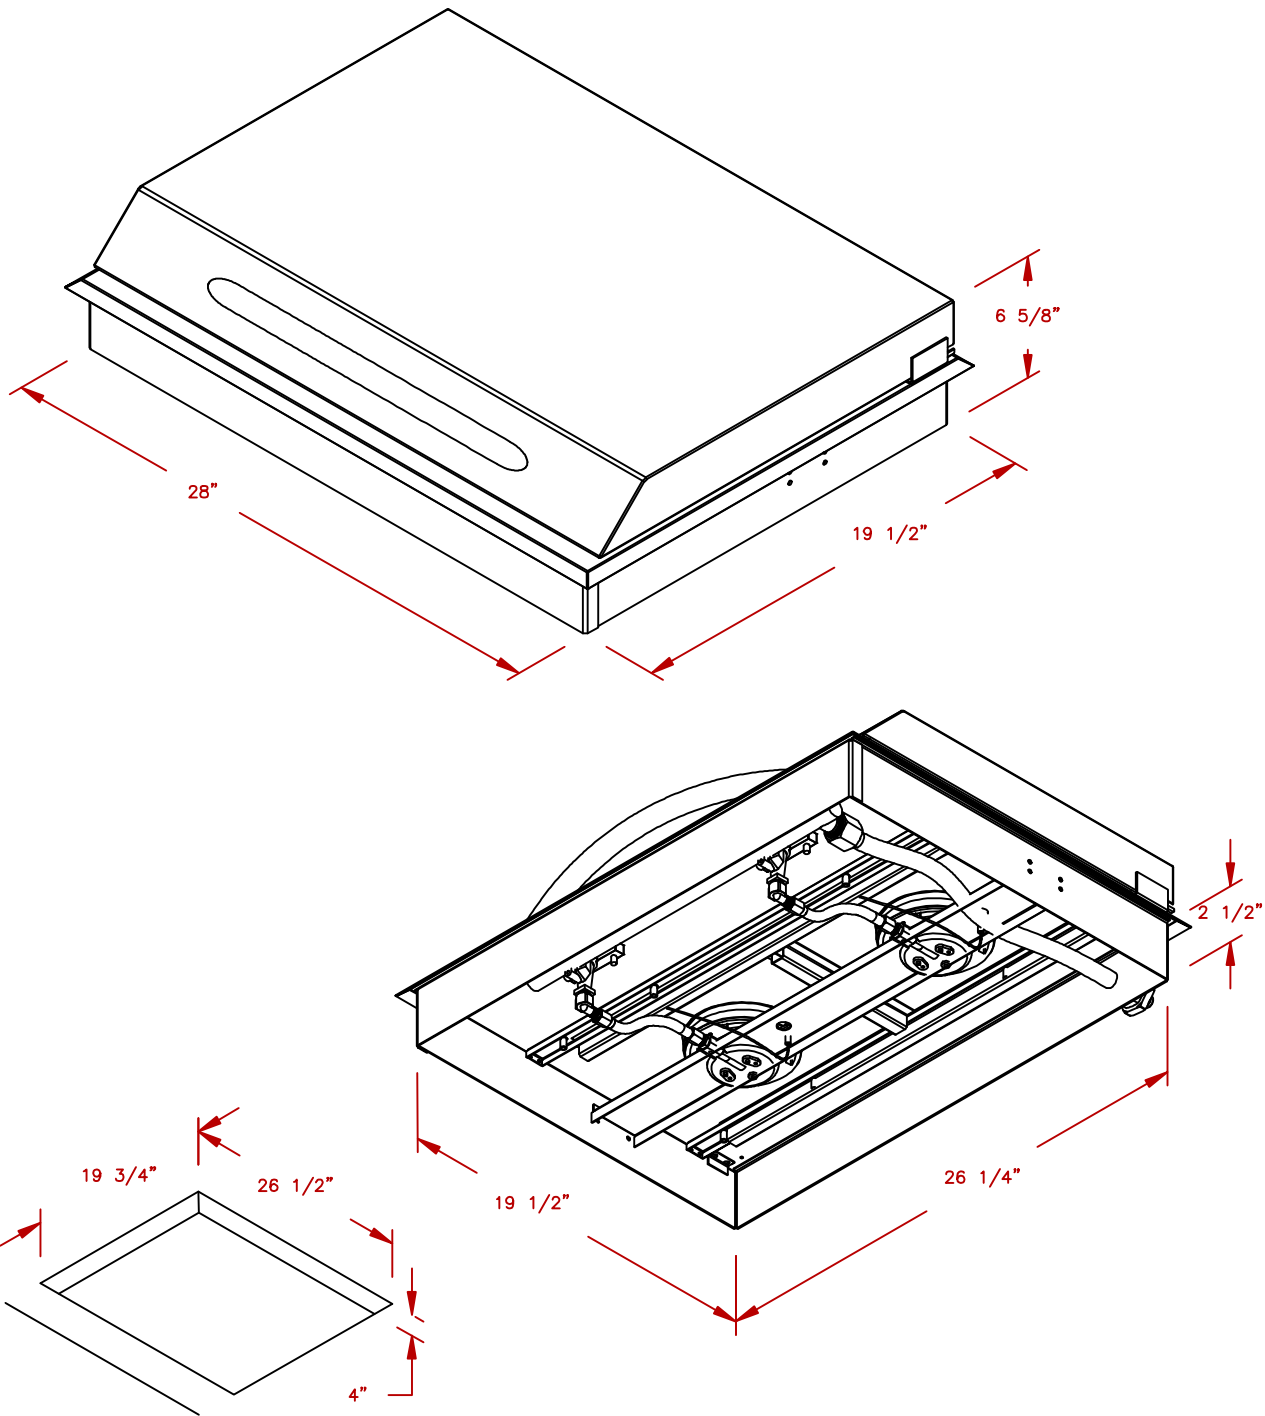

LINE	BBQ LINE
MODEL	STD SIDE BY SIDE FLAT
NUM	

CUT OUT DIMENSIONS

TITLE 2019 BARBECUE LINE SIDE BURNERS STD SIDE BY SIDE FLAT		
SCALE:	DWG NO. BBQ08953P	DWG BY J.ORNELAS
REVISED	REV. DESCR.	DATE 11/13/18