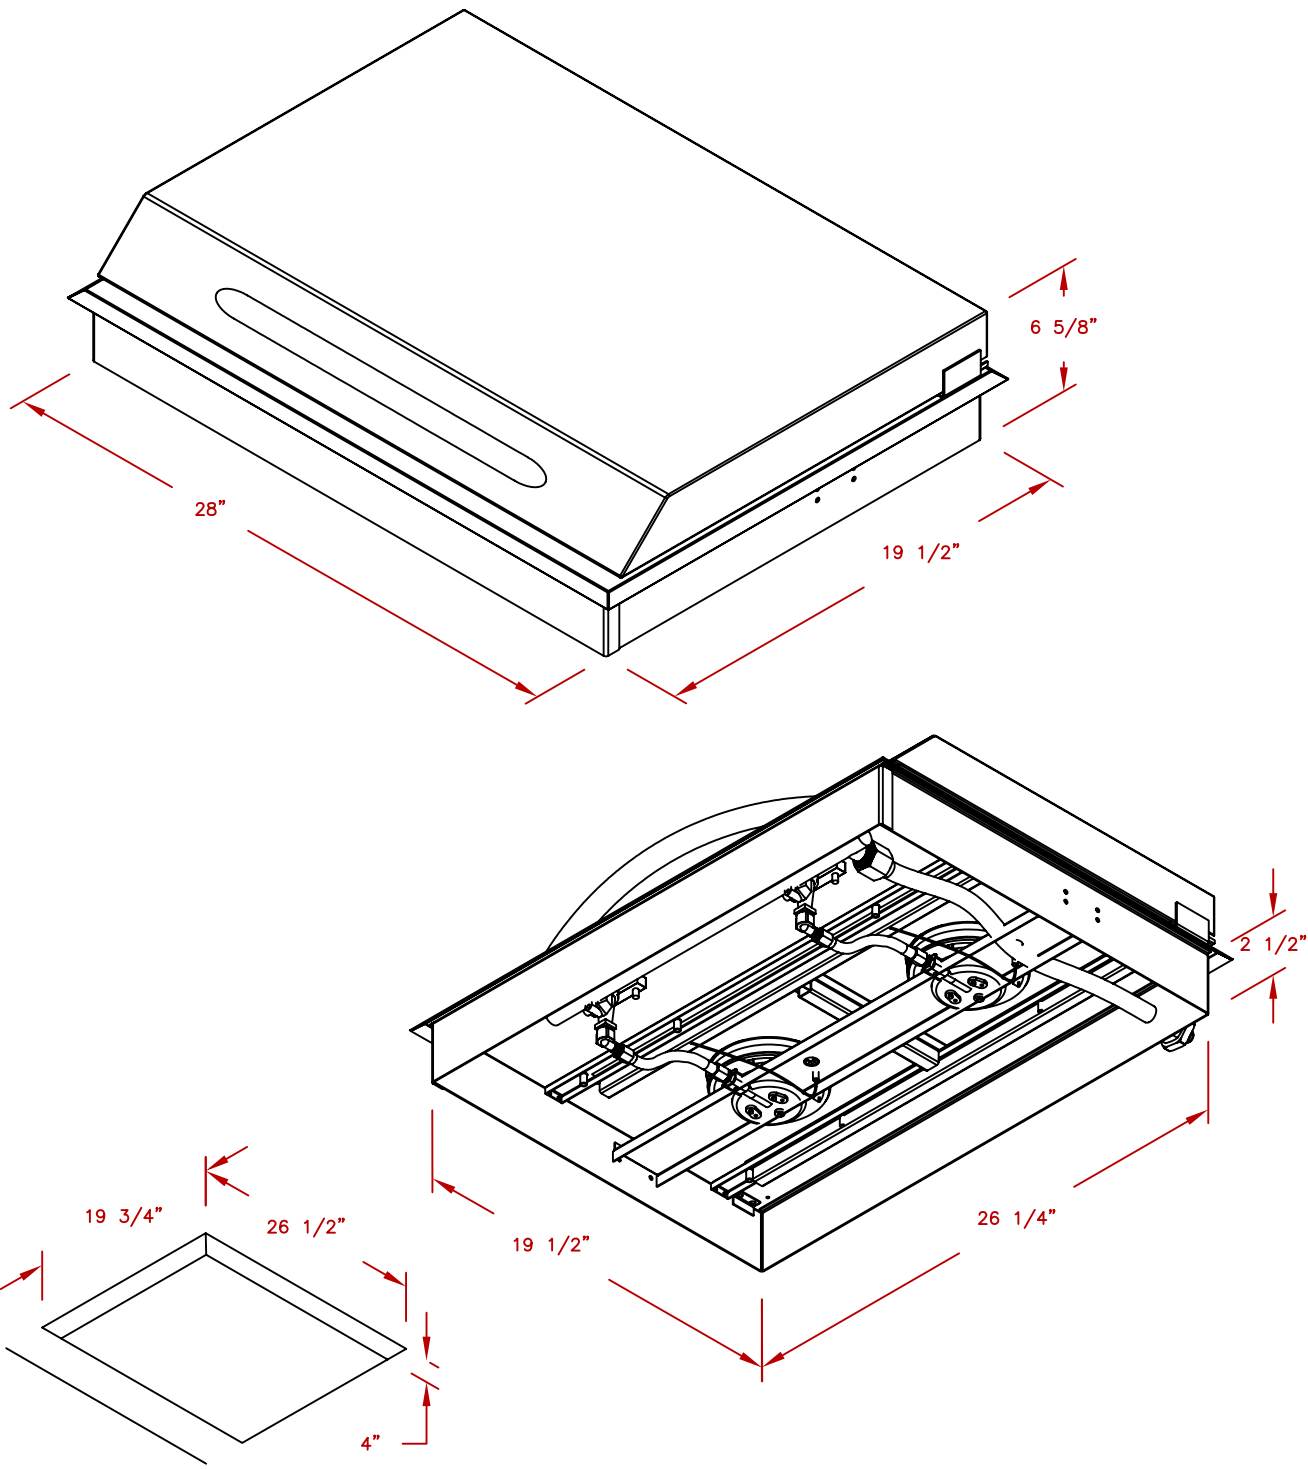

LINE	BBQ LINE
MODEL	STD SIDE BY SIDE FLAT
NUM	

CUT OUT DIMENSIONS

	TITLE		2017 BARBECUE LINE SIDE BURNERS STD SIDE BY SIDE FLAT
	SCALE:	DWG NO.	DWG BY
		BBQ08953P	G.GARCIA
REVISED	REV. DESCR.	DATE	12/14/16