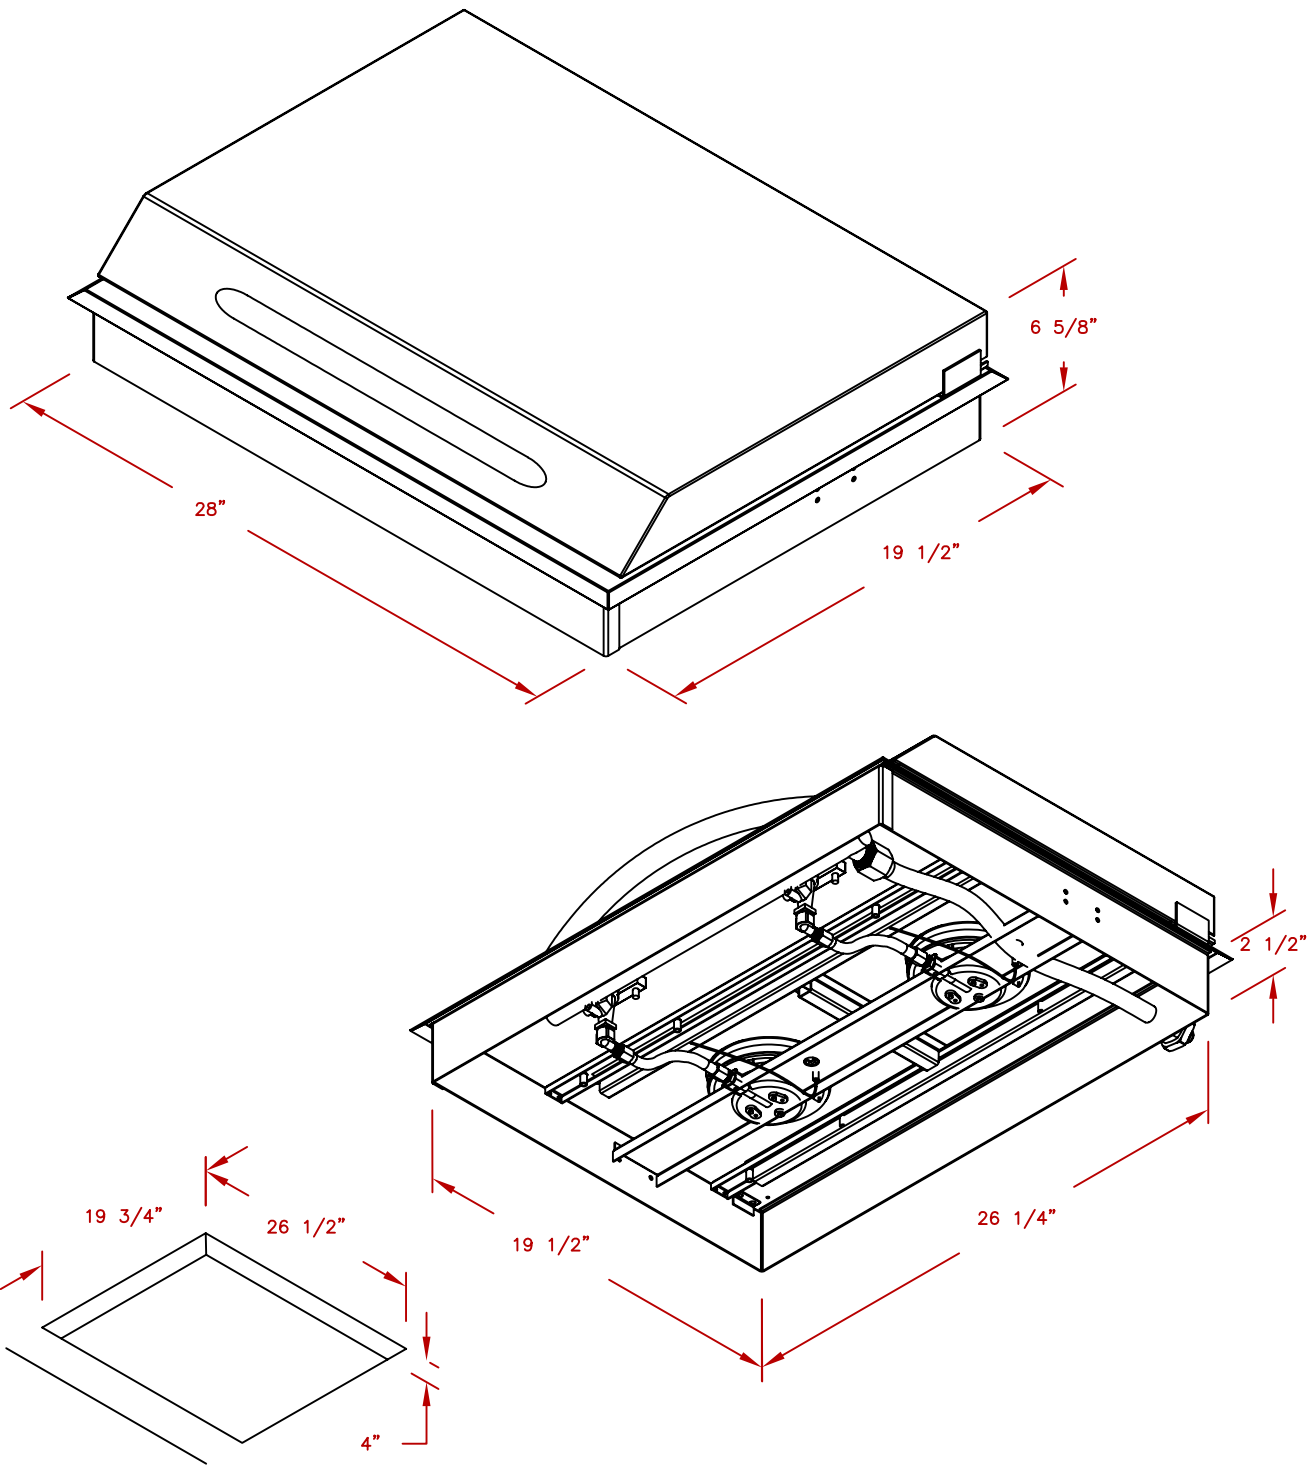

LINE	BBQ LINE
MODEL	STD SIDE BY SIDE FLAT
NUM	

CUT OUT DIMENSIONS

	TITLE		2017 BARBECUE LINE SIDE BURNERS STD SIDE BY SIDE FLAT
	SCALE:	DWG NO.	DWG BY
REVISED	REV. DESCR.	DATE	
	BBQ08953P	G.GARCIA	12/14/16