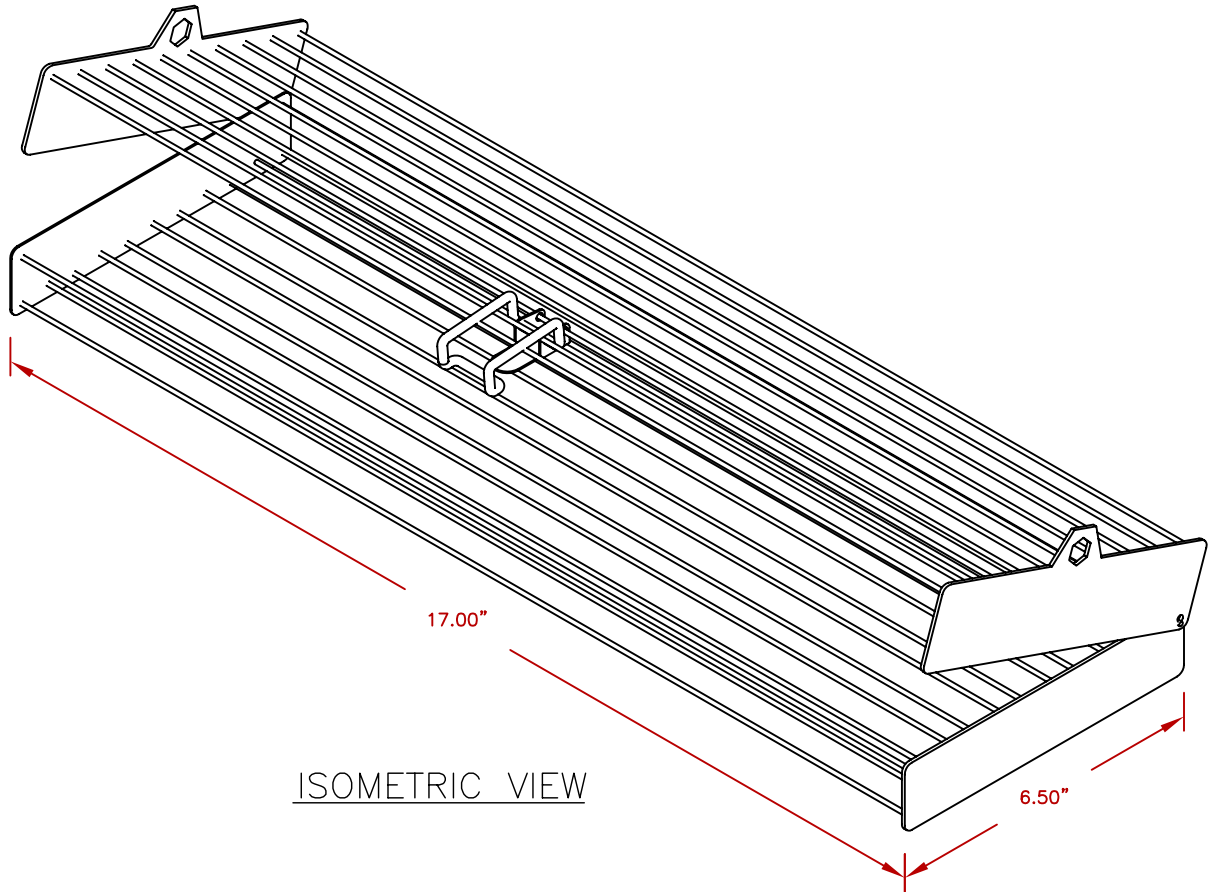

LINE	BBQ LINE
MODEL	ROTISSERIE BASKET
NUM	

TITLE 2017 BARBECUE LINE
GRILL ACCESORIES
ROTISSERIE BASKET

SCALE:
REVISED

DWG NO. BBQ08892
REV. DESCR.

DWG BY G.GARCIA
DATE 12/14/16

NOTE:
DUE TO OUR CONTINUOUS IMPROVEMENT PROGRAM, ALL MODELS
AND SPECIFICATIONS ARE SUBJECT TO CHANGE WITHOUT NOTICE.